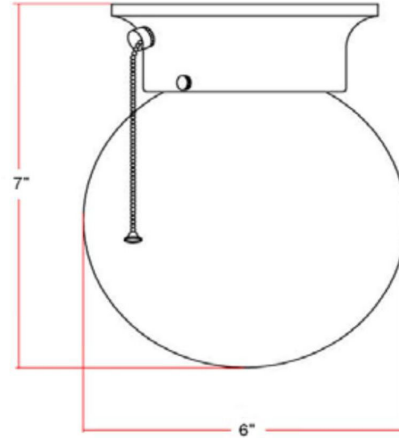

I-Light Flush Mount Ceiling Light White

SPECIFICATIONS

MOUNTING:	Flush Mount	LED BRIGHTNESS (LUMENS):	N/A
SLOPED CEILING ADAPTABLE:	No	LED COLOR CORRELATED TEMPERATURE (CCT):	N/A
LAMP TYPE 1:	Maximum 60W Medium Base Bulb	LED COLOR RENDERING INDEX (CRI):	N/A
BULB INCLUDED:	No	LED EFFICACY:	N/A
WATTS PER BULB:	60W	LED AVERAGE RATED LIFE:	N/A
TOTAL WATTAGE:	60W	ENERGY EFFICIENT:	No
DIMMABLE:	Yes	LIGHTING AMPS:	0.5
MATERIAL CONSTRUCTION:	Steel	VOLTAGE:	120V
ASSEMBLED DIMENSIONS:	7" H x 6" L x 6" D		
WEIGHT:	1.10 lbs.		
BACKPLATE DIMENSIONS:	N/A		
CANOPY/PLATE DIMENSIONS:	1.75" H x 4.88" D		
GLASS/SHADE DIMENSIONS:	6" H x 5.75" L x 5.75" D		
GLASS/SHADE MATERIAL:	Glass		
GLASS/SHADE TYPE:	Opal		
GLASS/SHADE COLOR:	White		