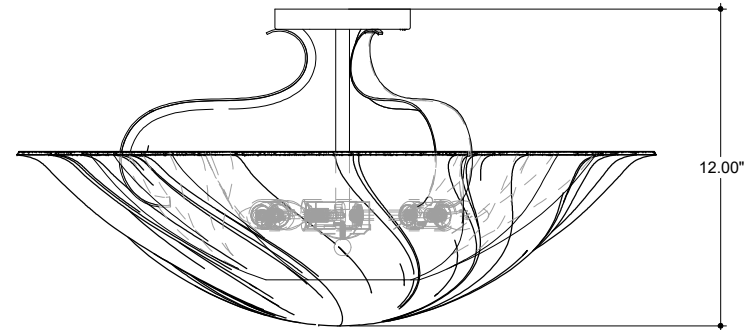

22.50" DIA. BODY

5.00" DIA. CANOPY

UNIVERSAL
BACKPLATE
(3.00" H x 4.00" W)

TOP VIEW

CANOPY DETAIL

FRONT VIEW

SIDE VIEW

9000-0466