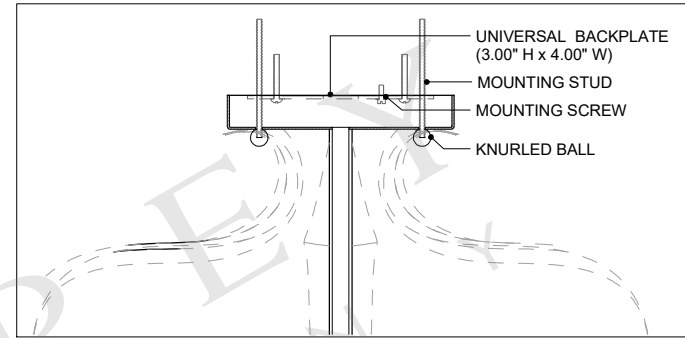

22.50" DIA. BODY

5.00" DIA. CANOPY

UNIVERSAL
BACKPLATE
(3.00" H x 4.00" W)

TOP VIEW

CANOPY DETAIL

FRONT VIEW

SIDE VIEW

9000-0466