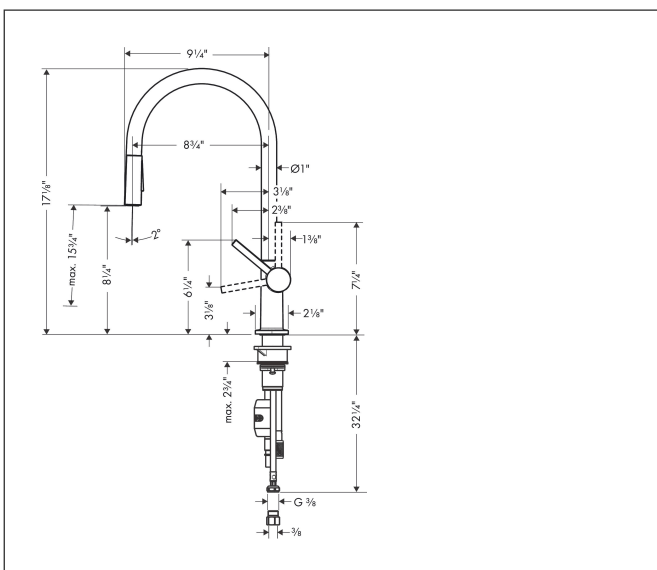

Drawing

Technology

Spray Types