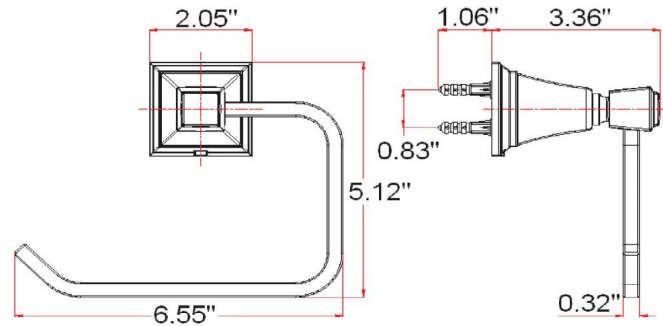

Torino Bathroom Wall Mount Towel Ring
Satin Nickel

SPECIFICATIONS

MATERIAL CONSTRUCTION:	Zinc
PVD FINISH:	Yes
ASSEMBLY REQUIRED:	No
TOOLS NEEDED FOR INSTALLATION:	Screwdriver, Drill, Pencil
ASSEMBLED DIMENSIONS:	5.12" H x 6.55" L x 3.36" D
ASSEMBLED WEIGHT:	0.85 lbs.
MIN. LENGTH:	N/A
MAX LENGTH:	N/A
SCREWS INCLUDED:	Yes
DRYWALL ANCHORS INCLUDED:	Yes
CENTER TO CENTER:	N/A