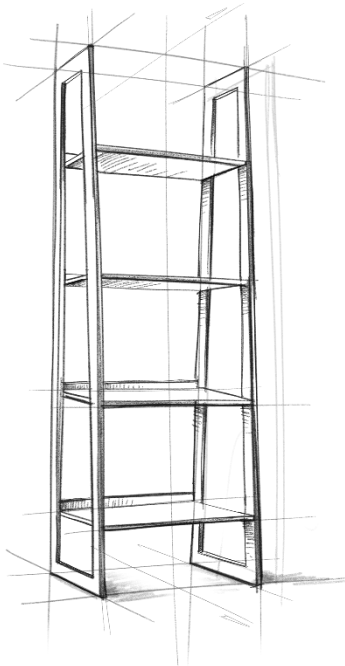

Share photos and get your cash back!

Send us images or share them on social and qualify for instant rewards. You may even receive store credit on your entire purchase!