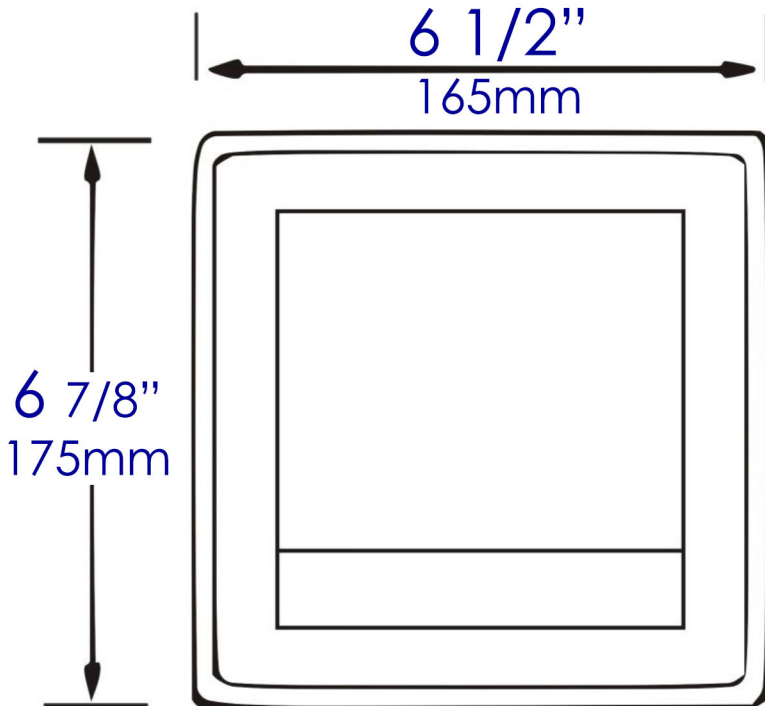

ABTPP77

PVD Stainless Steel Recessed Toilet Paper Holder with Cover

Note: All product dimensions are approximate and should be verified on site prior to installation.
Visit www.ALFIbrand.com for more information.