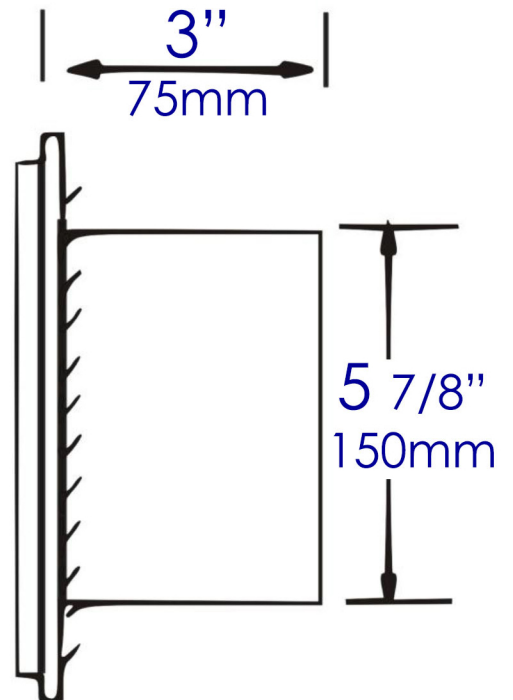

ABTPP77

PVD Stainless Steel Recessed Toilet Paper Holder with Cover

Note: All product dimensions are approximate and should be verified on site prior to installation.
Visit www.ALFIbrand.com for more information.