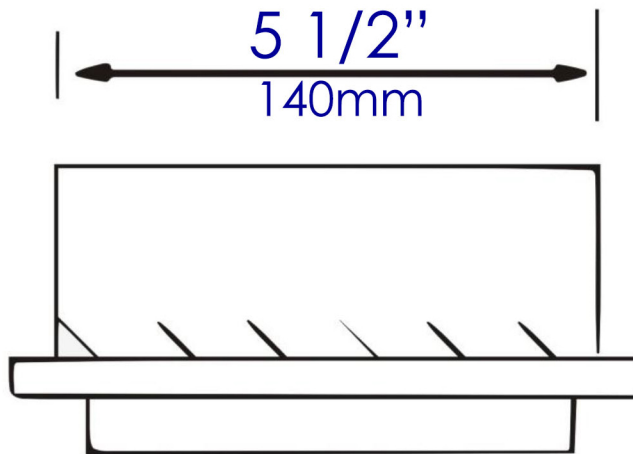

ABTPP77

PVD Stainless Steel Recessed Toilet Paper Holder with Cover

Note: All product dimensions are approximate and should be verified on site prior to installation.
Visit www.ALFIbrand.com for more information.