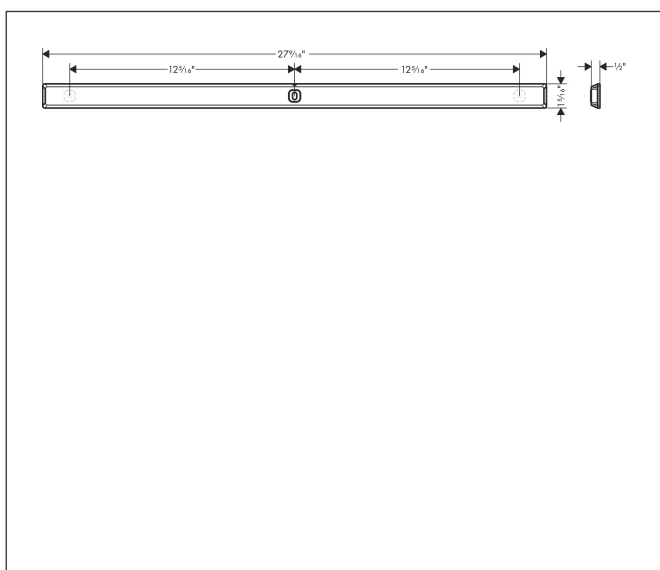

Brand hansgrohe
 Art. Name **WallStoris** Wall bar 70 cm
 Art. Nr. 27904670
 Surface matte black
 Pos. 1

Product Picture

Features

- Wall-mounted
- suitable for horizontal and vertical installation
- ideal for tiles, glass, metal
- application - glue or drill
- including gluing set
- holding force: 6 kg
- material carrier bar: Metal
- material decorative bar: Plastic
- concealed fastening

Drawing

Technology