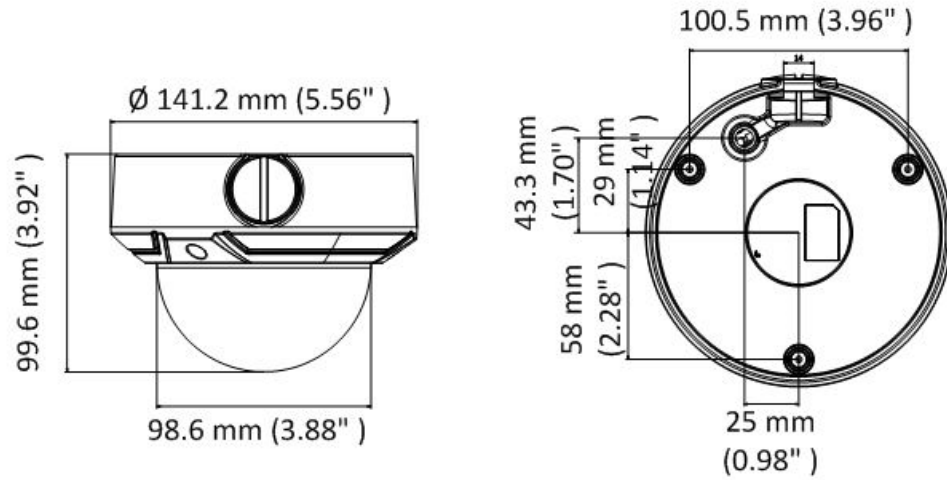

Dimensions

Unit: mm (inch)