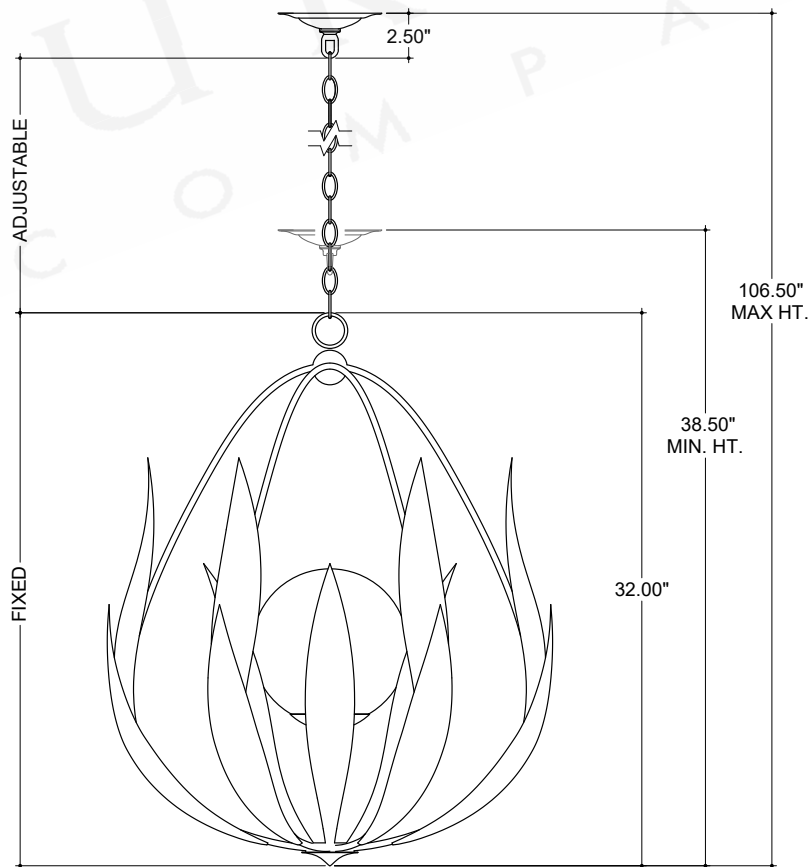

ITEM: 9000-1250

Overall Dimensions

Height: 32"

Diameter: 26"

CANOPY DETAIL

TOP VIEW

FRONT VIEW