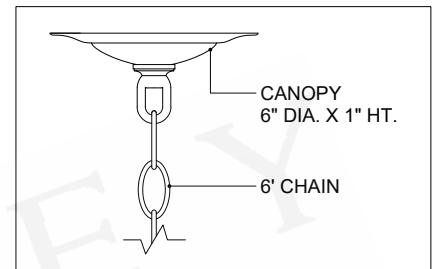

ITEM: 9000-1250

Overall Dimensions

Height: 32"

Diameter: 26"

CANOPY DETAIL

TOP VIEW

FRONT VIEW