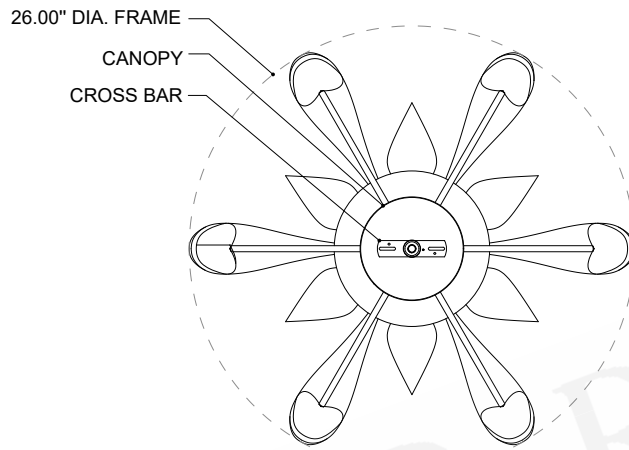

ITEM: 9000-1250

Overall Dimensions

Height: 32"

Diameter: 26"

CANOPY DETAIL

TOP VIEW

FRONT VIEW