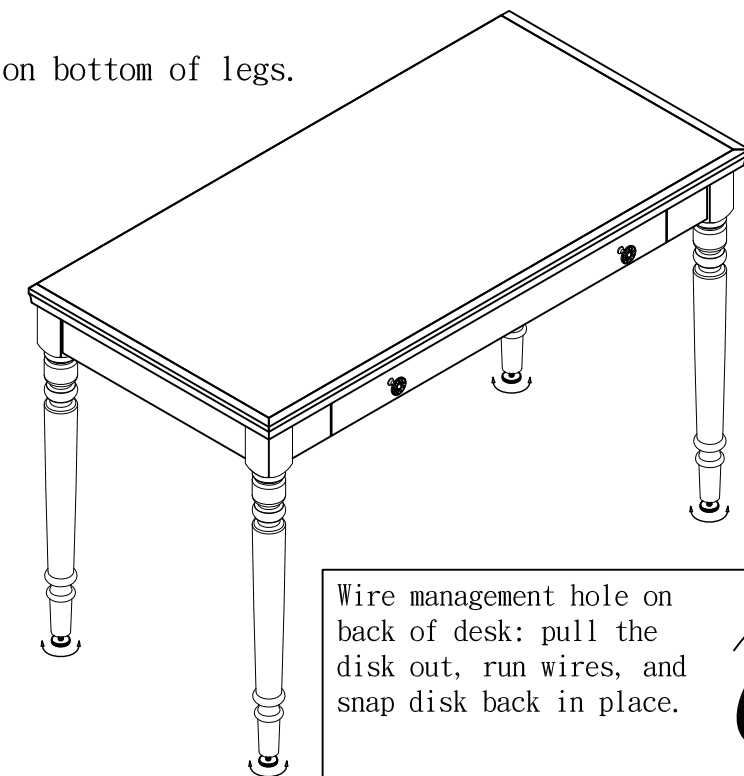

Leg

4PCS

Assembly Instructions

step 1

Bolt on 4 legs with 8 bolts.

step 2

Adjust levelers on bottom of legs.

Wire management hole on back of desk: pull the disk out, run wires, and snap disk back in place.