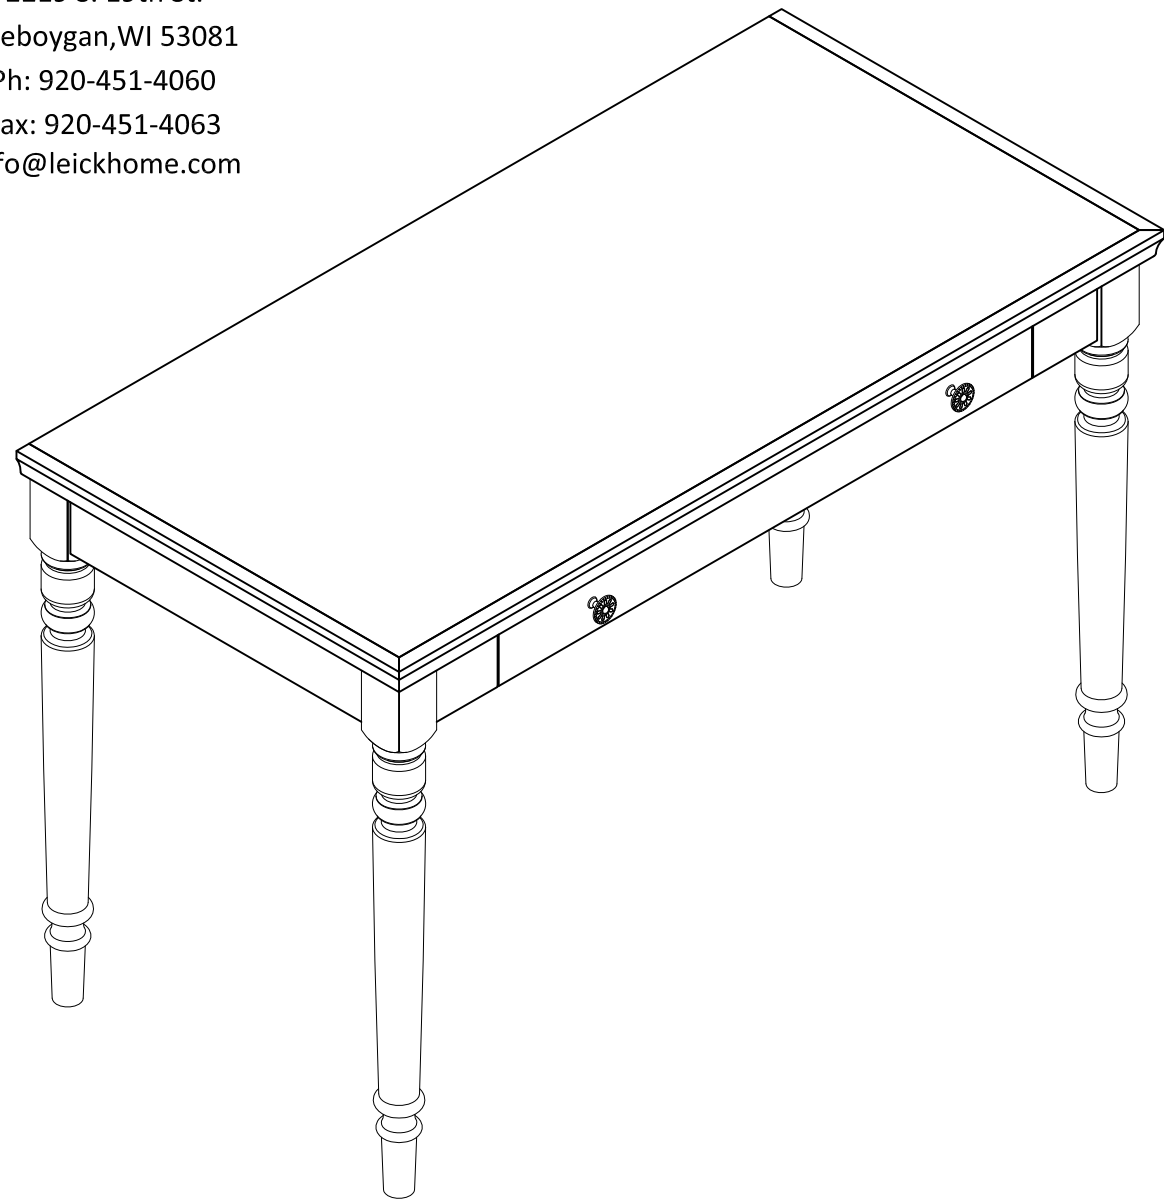

ITEM# 83410

BLACK BASE / BROWN TOP TURNED LEG
LAPTOP DESK

Leick
Home
SINCE 1910

2219 S. 19th St.
Sheboygan, WI 53081
Ph: 920-451-4060
Fax: 920-451-4063
info@leickhome.com

Hardware List

Item	Description	Qty
a	 Bolt 5/16" *2"	8PCS
b	 Allen wrench	1PC
c	 Flat Washer 5/16" *19mm	8PCS
d	 Lock Washer	8PCS

Parts List

Item

Description

Qty

A

Top

1PC

B

Leg

4PCS

Assembly Instructions

step 1

Bolt on 4 legs with 8 bolts.

step 2

Adjust levelers on bottom of legs.

Wire management hole on back of desk: pull the disk out, run wires, and snap disk back in place.