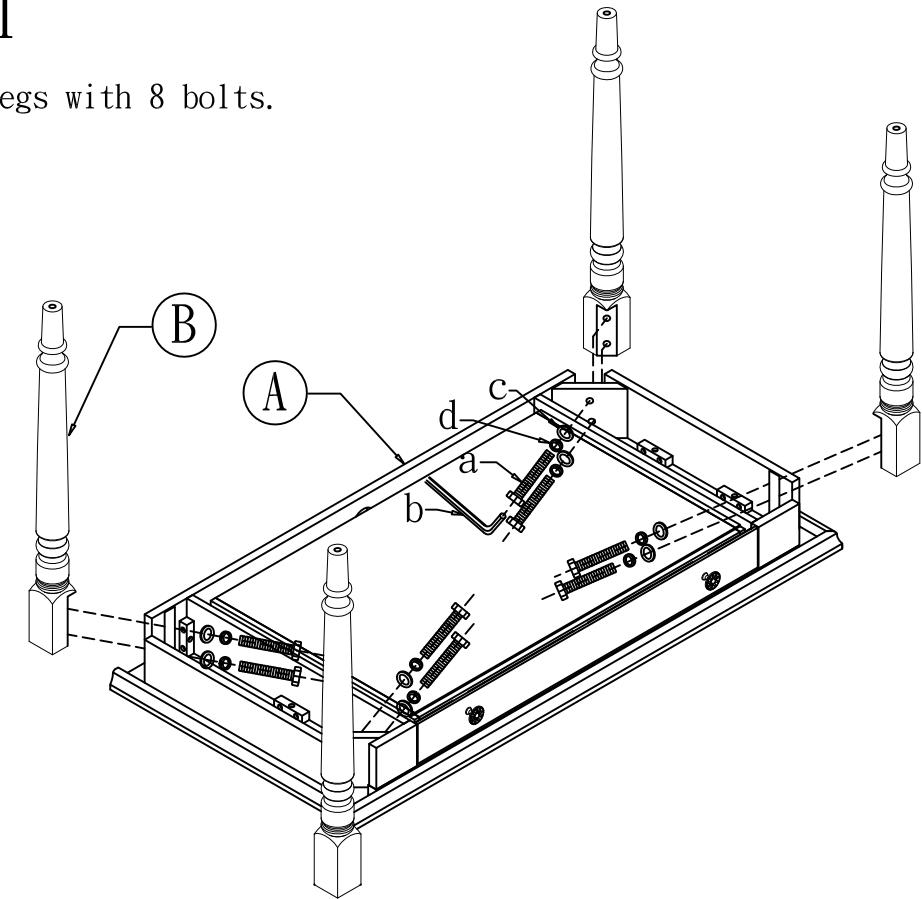

Parts List

Item

Description

Qty

A

Top

1PC

B

Leg

4PCS

Assembly Instructions

step 1

Bolt on 4 legs with 8 bolts.

step 2

Adjust levelers on bottom of legs.

Wire management hole on back of desk: pull the disk out, run wires, and snap disk back in place.