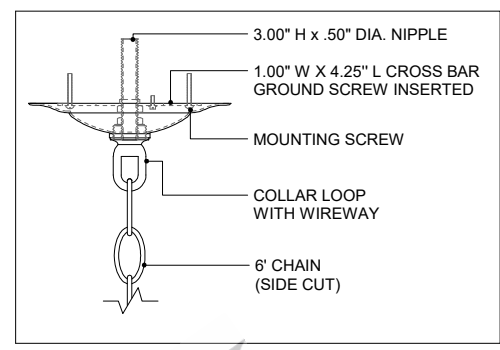

49.25" DIA. BODY  
 6.00" DIA. CANOPY  
 1.00" W X 4.25" L  
 CROSS BAR

TOP VIEW

CANOPY DETAIL

FRONT VIEW

CURREY & COMPANY