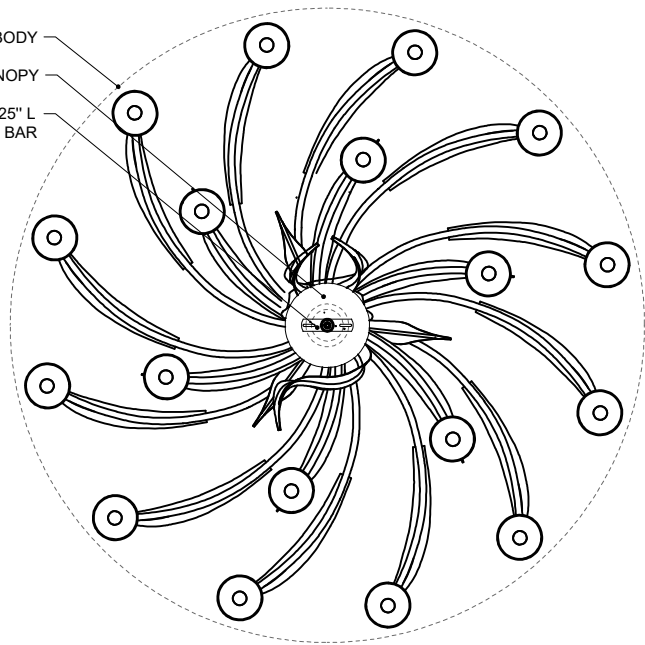

49.25" DIA. BODY  
 6.00" DIA. CANOPY  
 1.00" W X 4.25" L  
 CROSS BAR

TOP VIEW

CANOPY DETAIL

FRONT VIEW

CURREY & COMPANY