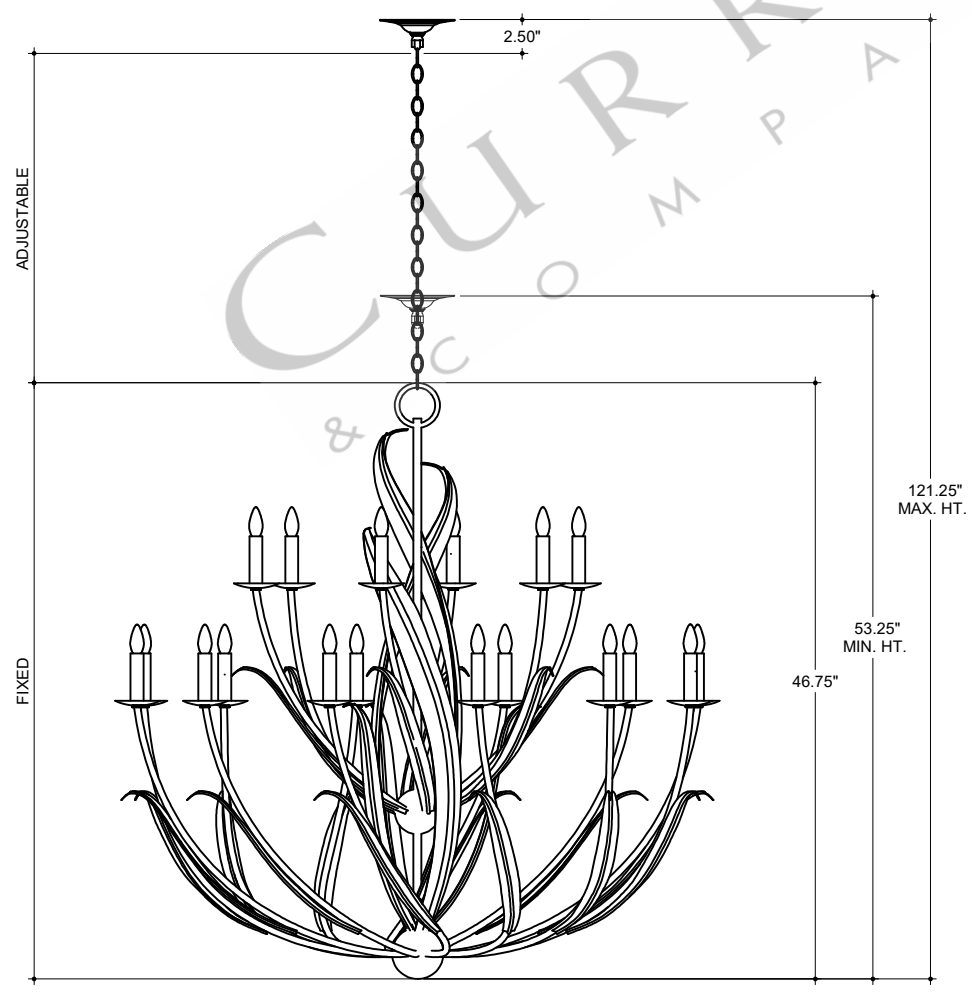

49.25" DIA. BODY  
 6.00" DIA. CANOPY  
 1.00" W X 4.25" L  
 CROSS BAR

TOP VIEW

CANOPY DETAIL

FRONT VIEW

CURREY & COMPANY