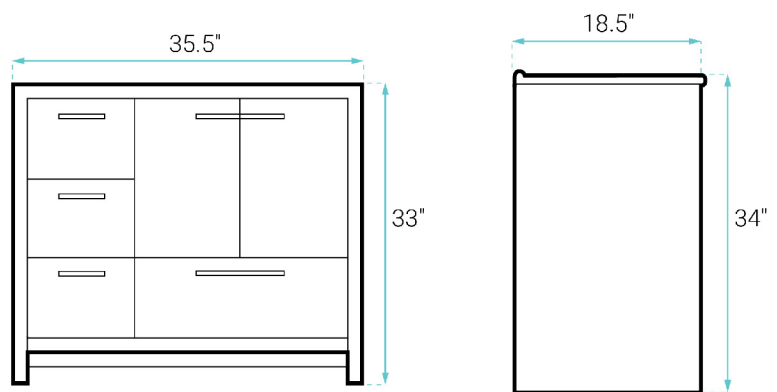

INSTALLATION:

Freestanding, assembly required

COLORS & FINISHES:

- White: SM-BV750W
- Light Oak: SM-BV750K

SPECIFICATIONS:

N.W: 134 lb.

W: 36.5" x D: 18.5" x H: 34"

Inner Sink: D: 10.5" x W: 19.5" x H: 5"