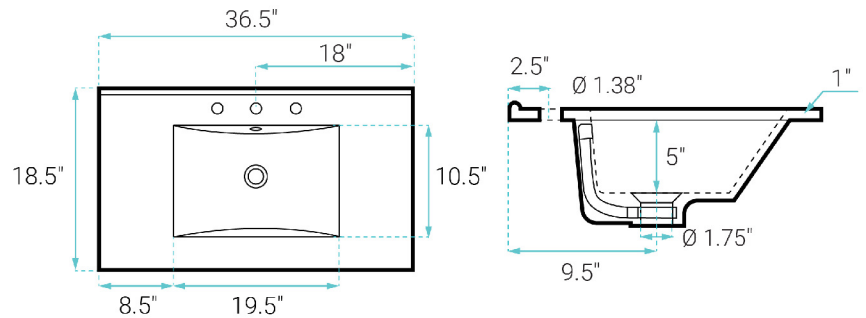

Virage

Swiss Madison®
well made forever

Freestanding Vanity SM-BV750K-3

FEATURES:

- Sleek, freestanding design
- Glazed ceramic, single sink
- Standard 1.75" drain hole
- Standard 1.38" faucet holes
- Chrome-finish overflow

INSTALLATION:

Freestanding, assembly required

COLORS & FINISHES:

- White: SM-BV750W
- Light Oak: SM-BV750K

SPECIFICATIONS:

N.W: 134 lb.

W: 36.5" x D: 18.5" x H: 34"

Inner Sink: D: 10.5" x W: 19.5" x H: 5"