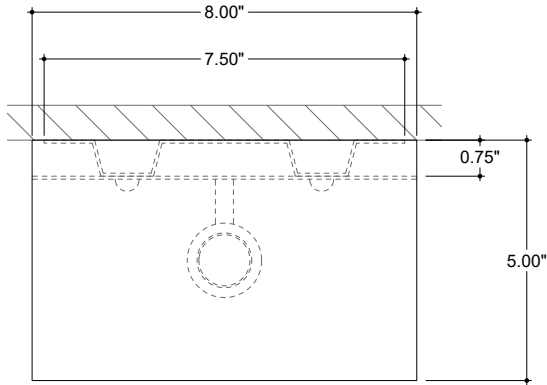

ITEM: 5500-0052

Overall Dimensions

Height: 13.75"
Width: 8"
Depth: 5"

TOP VIEW

FRONT VIEW

SIDE VIEW