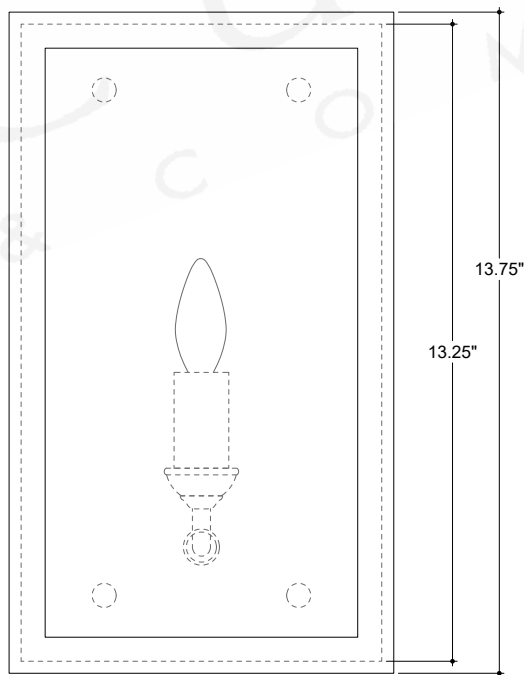

ITEM: 5500-0052

Overall Dimensions

Height: 13.75"
Width: 8"
Depth: 5"

TOP VIEW

FRONT VIEW

SIDE VIEW