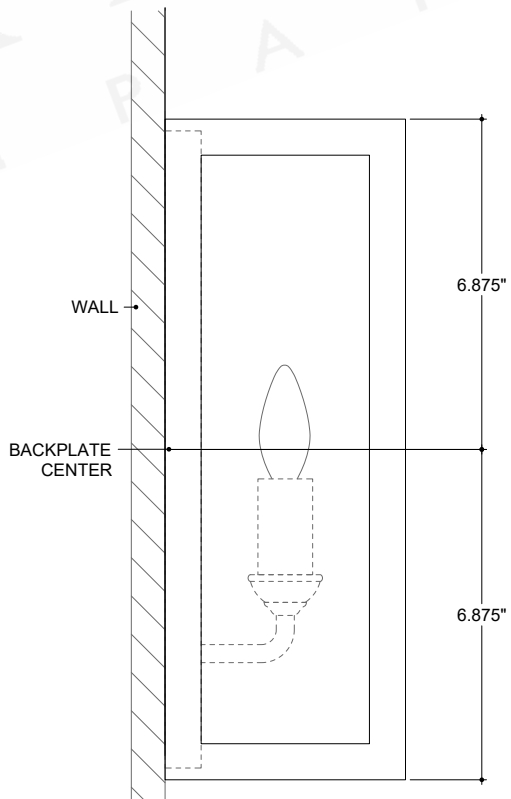

ITEM: 5500-0052

Overall Dimensions

Height: 13.75"
Width: 8"
Depth: 5"

TOP VIEW

FRONT VIEW

SIDE VIEW