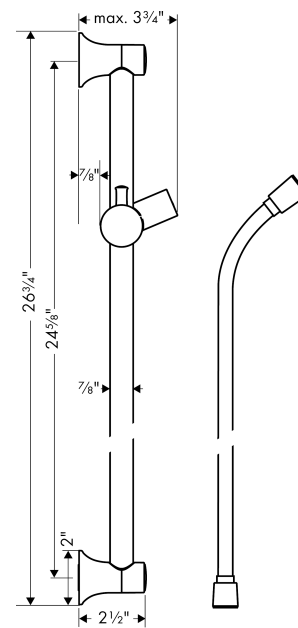

Unica
Wallbar Classic, 24"
 Finishes : **polished nickel** Part no. : **27617830**

Description

Features

- Consists of: Wallbar, Handshower hose, Slider
- Angle-adjustable holder pivots left and right, slides easily and locks in place

Item details

List Price \$ 322.00

Compliance

Product image

Scale drawing

Unica
 Wallbar Classic, 24"
 Finishes : polished nickel Part no. : 27617830

Exploded drawing

Year of production: >04/08

Unica
Wallbar Classic, 24"
 Finishes : **polished nickel** Part no. : **27617830**

Spare parts list

Year of production: >04/08

Pos.	Description	Part no.	Price	PU
1	wall support	95171830	-	1
2	cover	95129830	-	1
3	mounting set	96179XXX	-	-
4	tile-matching-disk	98992830	-	1
5	shower hose Sensoflex 1,60 m	28136XXX	-	-
6	support, assy	95172830	-	1
7	guide	98918XXX	-	-
8	shelf Casetta	28678000	-	1
9	clip for Casetta, Ø 22 mm	96189000	-	1