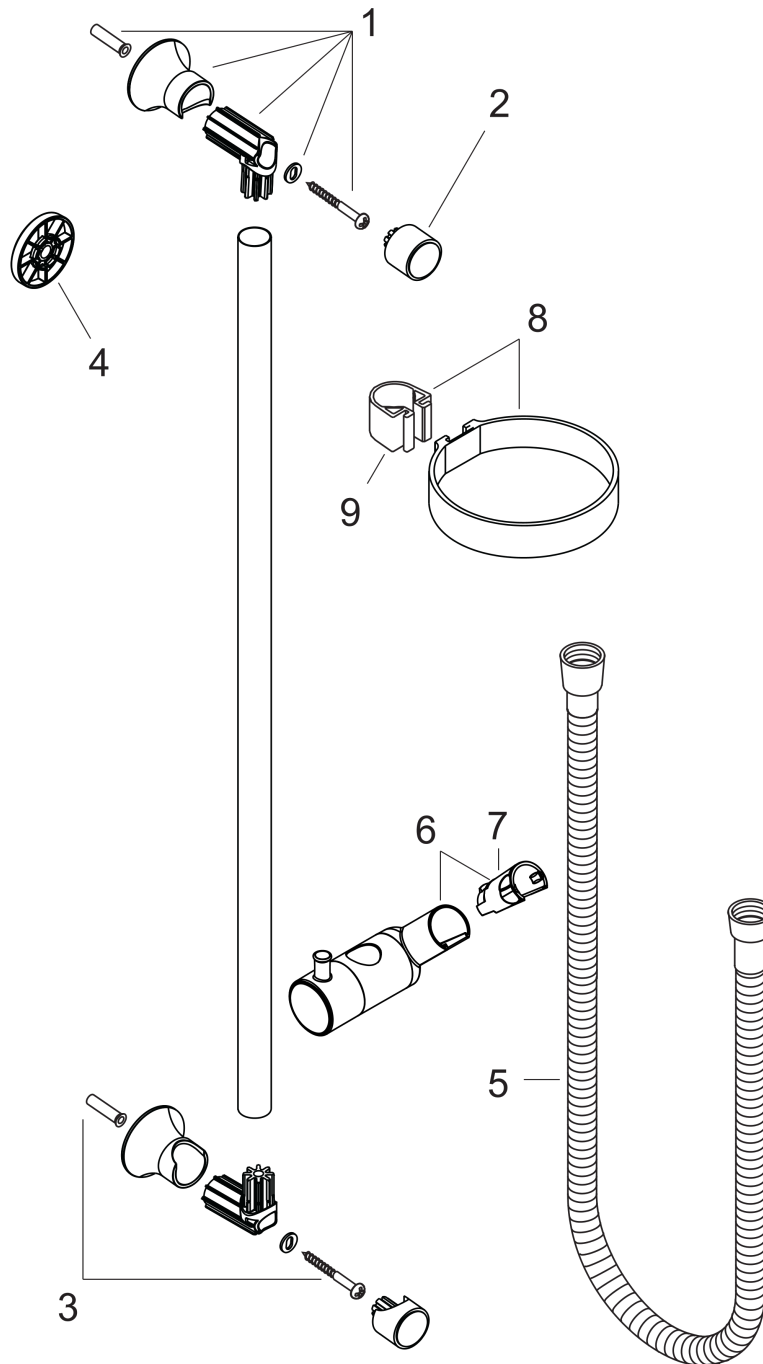

Unica
Wallbar Classic, 24"
 Finishes : **polished nickel** Part no. : **27617830**

Description

Features

- Consists of: Wallbar, Handshower hose, Slider
- Angle-adjustable holder pivots left and right, slides easily and locks in place

Item details

List Price \$ 322.00

Compliance

Product image

Scale drawing

Unica
 Wallbar Classic, 24"
 Finishes : polished nickel Part no. : 27617830

Exploded drawing

Year of production: >04/08

Unica
Wallbar Classic, 24"
 Finishes : **polished nickel** Part no. : **27617830**

Spare parts list

Year of production: >04/08

Pos.	Description	Part no.	Price	PU
1	wall support	95171830	-	1
2	cover	95129830	-	1
3	mounting set	96179XXX	-	-
4	tile-matching-disk	98992830	-	1
5	shower hose Sensoflex 1,60 m	28136XXX	-	-
6	support, assy	95172830	-	1
7	guide	98918XXX	-	-
8	shelf Casetta	28678000	-	1
9	clip for Casetta, Ø 22 mm	96189000	-	1