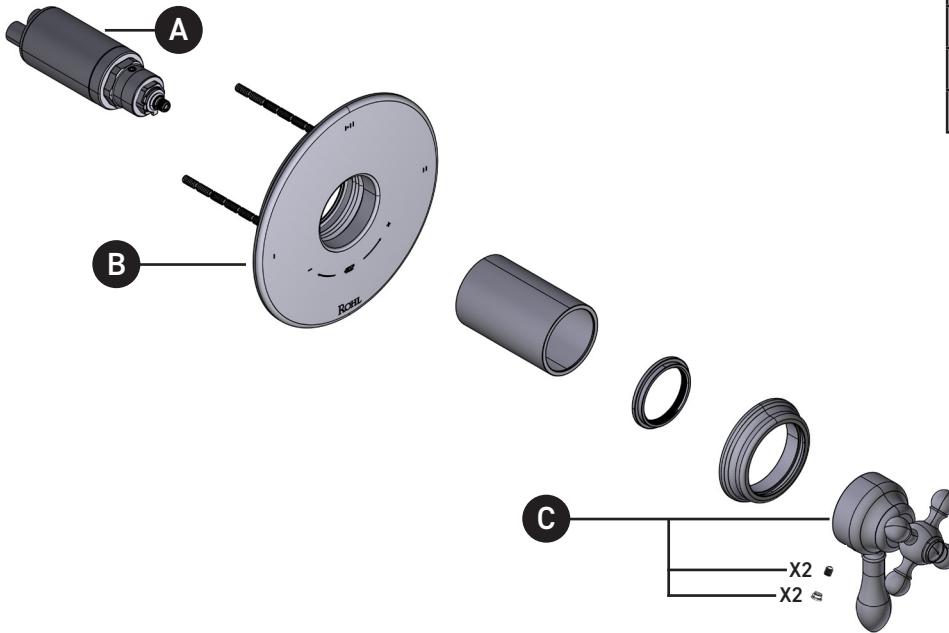

## ILLUSTRATED PARTS

**ORDER BY PART NUMBER**

### TAC23W1

Arcana™ 1/2" Therm & Pressure Balance Trim with 3 Functions (Shared)

ID	Kit Number	Finish
A	S0-925	N/A
B	S5-948	N/A
*C	S206574 (Metal)	See below
*C	S206579 (Porcelain)	See below

**\*Finish Determined by Suffix**