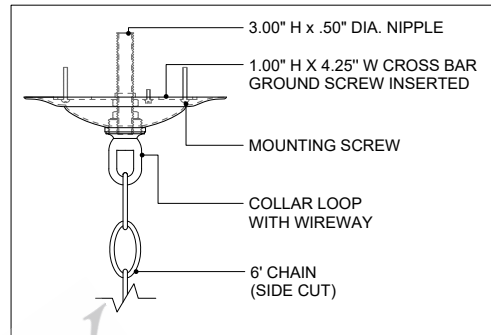

36.25" DIA. FRAME
 6.00" DIA. CANOPY
 1.00" H X 4.25" W
 CROSS BAR

TOP VIEW

CANOPY DETAIL

FRONT VIEW

9000-0924

ALL WORK © 2022 CURREY & COMPANY