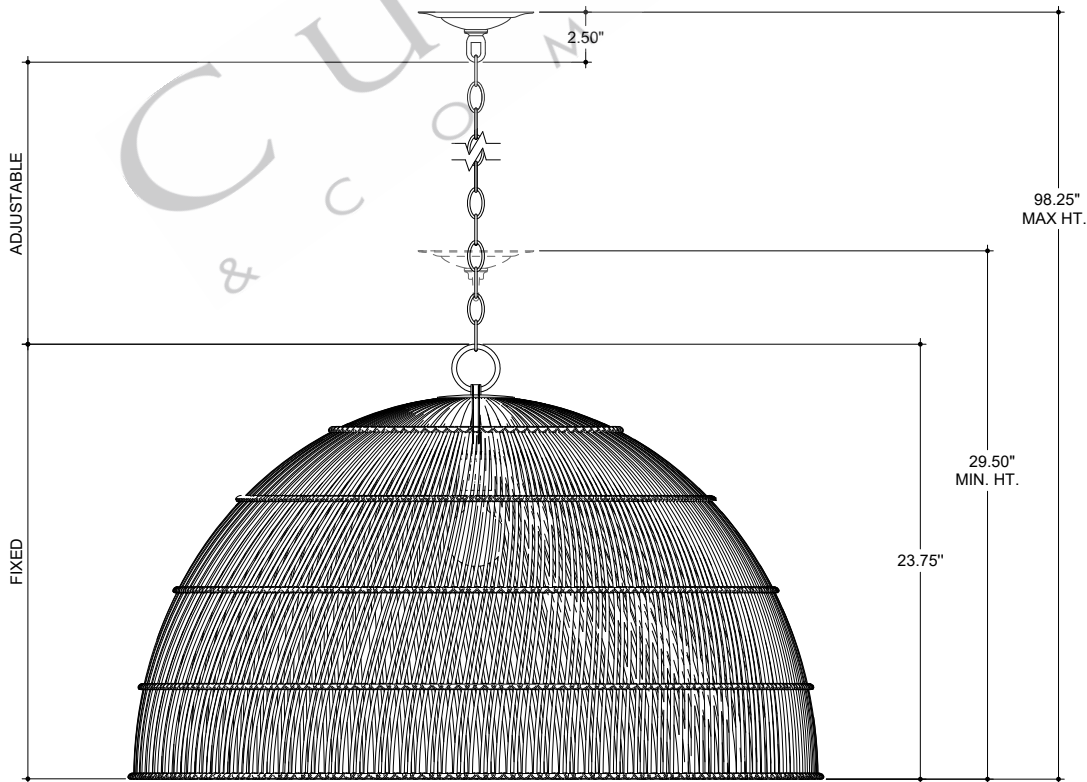

36.25" DIA. FRAME
 6.00" DIA. CANOPY
 1.00" H X 4.25" W
 CROSS BAR

TOP VIEW

CANOPY DETAIL

FRONT VIEW

9000-0924

ALL WORK © 2022 CURREY & COMPANY