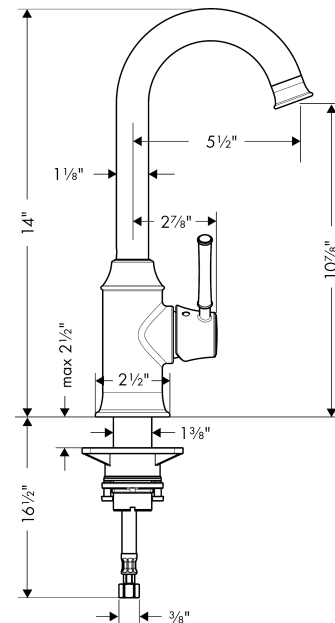

Talis C
Bar Faucet, 1.5 GPM
 Finishes : **chrome** Part no. : **04217000**

Description

Features

- Swivel range 150°
- Aerated spray
- Single-hole installation
- Flow: 1.5 GPM (5.7 L/Min)
- Ceramic cartridge
- 3/8" connections

Item details

List Price \$ 426.00

Technology

Compliance

Product image

Scale drawing

Talis C
Bar Faucet, 1.5 GPM
 Finishes : **chrome** Part no. : **04217000**

Exploded drawing

Year of production: >10/18

Talis C
Bar Faucet, 1.5 GPM
 Finishes : **chrome** Part no. : **04217000**

Spare parts list

Year of production: >10/18

Pos.	Description	Part no.	Price	PU
1	handle	95900000	-	1
2	screw cover	96338000	-	1
3	flange	97406000	-	1
4	nut	96461000	-	1
5	cartridge, assy	92730000	-	1
6	locking screw for handle	96059000	-	1
7	seal	95008000	-	1
8	sealing set	92646000	-	1
9	screw	97662000	-	1
10	axialring	97558000	-	1
11	fixing set (Ø 34)	95049000	-	1
12	connection hose 35½" M8x0,75 3/8"	96316001	-	1