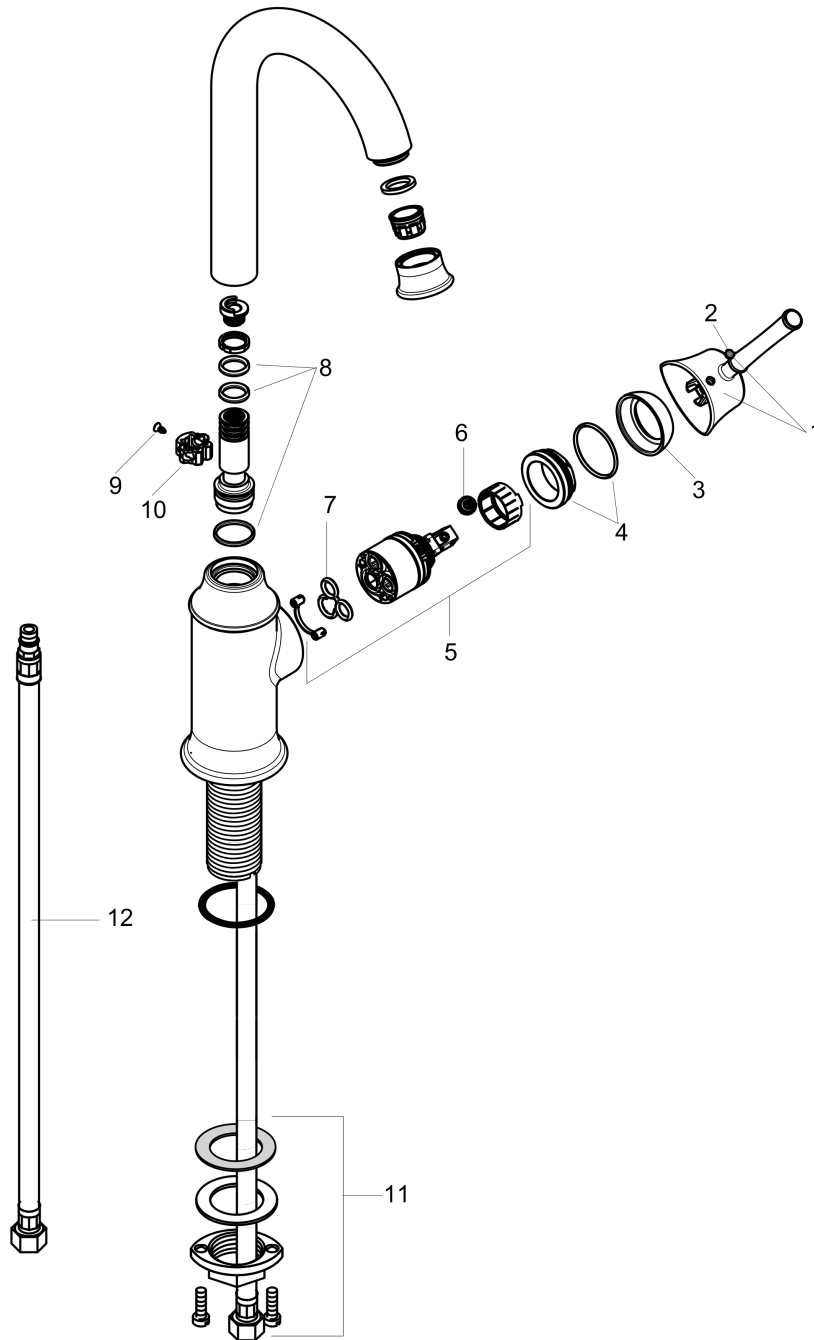

Talis C
Bar Faucet, 1.5 GPM
 Finishes : **chrome** Part no. : **04217000**

Description

Features

- Swivel range 150°
- Aerated spray
- Single-hole installation
- Flow: 1.5 GPM (5.7 L/Min)
- Ceramic cartridge
- 3/8" connections

Item details

List Price \$ 426.00

Technology

Compliance

Product image

Scale drawing

Talis C
Bar Faucet, 1.5 GPM
 Finishes : **chrome** Part no. : **04217000**

Exploded drawing

Year of production: >10/18

Talis C
Bar Faucet, 1.5 GPM
 Finishes : **chrome** Part no. : **04217000**

Spare parts list

Year of production: >10/18

Pos.	Description	Part no.	Price	PU
1	handle	95900000	-	1
2	screw cover	96338000	-	1
3	flange	97406000	-	1
4	nut	96461000	-	1
5	cartridge, assy	92730000	-	1
6	locking screw for handle	96059000	-	1
7	seal	95008000	-	1
8	sealing set	92646000	-	1
9	screw	97662000	-	1
10	axialring	97558000	-	1
11	fixing set (Ø 34)	95049000	-	1
12	connection hose 35½" M8x0,75 3/8"	96316001	-	1