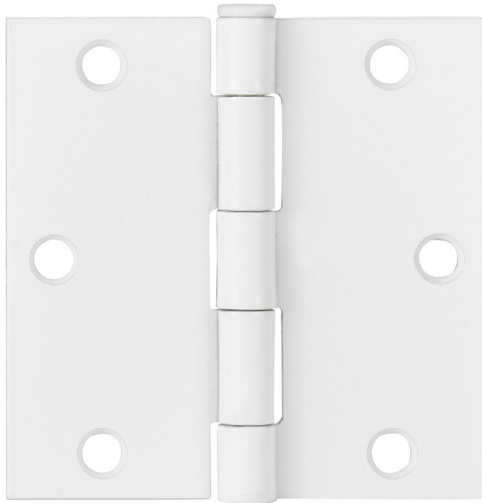

6-Hole 3 1/2" x 3 1/2", Square Corner Door Hinge 6-Pack  
Painted White

**SPECIFICATIONS**

MATERIAL CONSTRUCTION:	Steel
MOUNTING HARDWARE INCLUDED:	#9 x 3/4" (6 screws)
TOOLS NEEDED FOR INSTALLATION:	Screwdriver
ASSEMBLED DIMENSIONS:	3 1/2" H x 3 1/2" L x 0.125" D
ASSEMBLED WEIGHT:	2.5 lbs
CORNER RADIUS:	Square
HINGE TYPE:	Butt Hinge