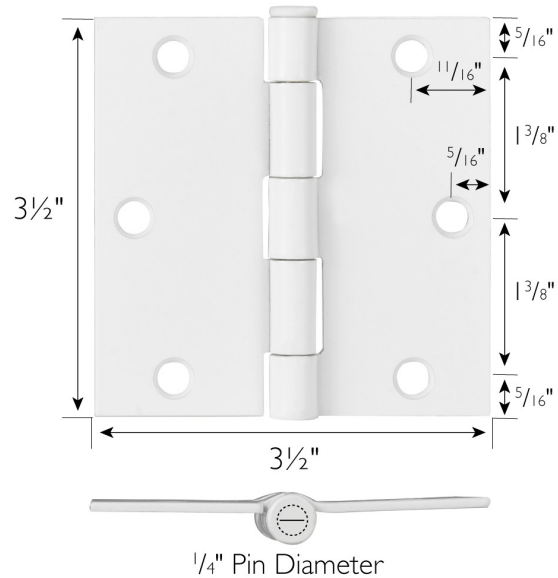

6-Hole 3 1/2" x 3 1/2", Square Corner Door Hinge 6-Pack  
Painted White

**SPECIFICATIONS**

MATERIAL CONSTRUCTION:	Steel
MOUNTING HARDWARE INCLUDED:	#9 x 3/4" (6 screws)
TOOLS NEEDED FOR INSTALLATION:	Screwdriver
ASSEMBLED DIMENSIONS:	3 1/2" H x 3 1/2" L x 0.125" D
ASSEMBLED WEIGHT:	2.5 lbs
CORNER RADIUS:	Square
HINGE TYPE:	Butt Hinge