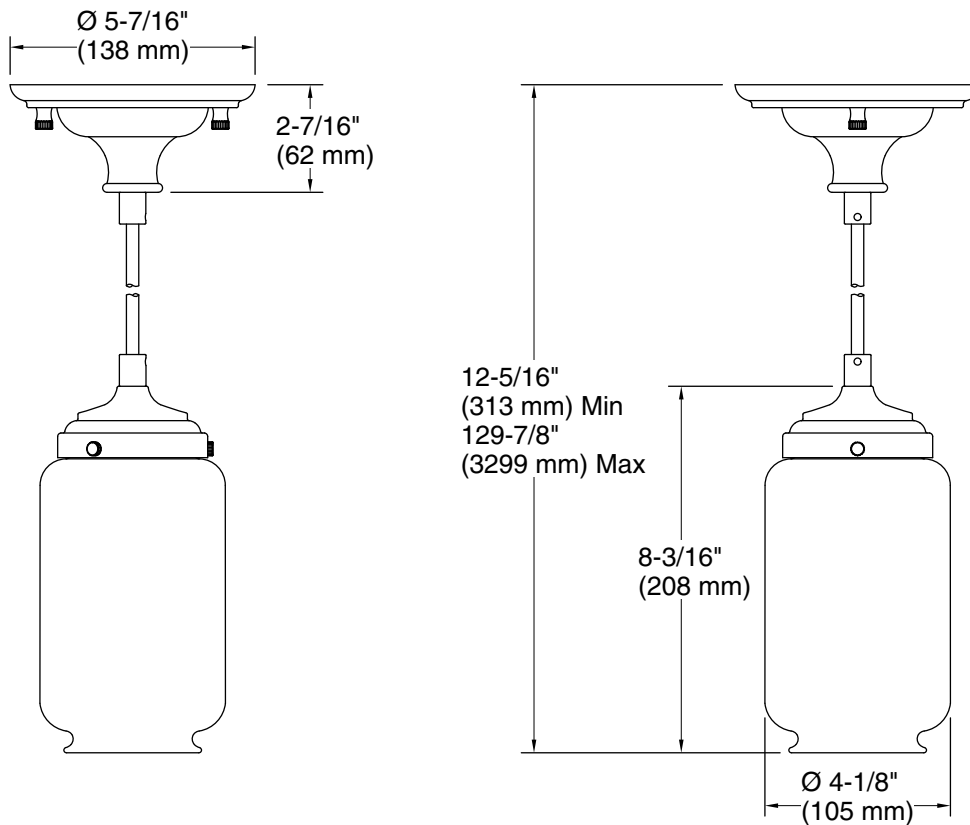

Features

- Complements Artifacts faucets and accessories
- Versatile design that features a frosted shade surrounded by a clear glass shade
- For a vintage look, remove the optional frosted glass and add any E26 medium-base Edison bulb (sold separately)
- For soft lighting, use an E26 medium-base type B light bulb with the frosted shade (bulb sold separately)
- A 7.5' (2.3 m) cord offers many height options
- Fixture is dimmable when paired with dimmer switch and compatible bulbs

Required Electrical Service

One dedicated circuit required.

Lights: 120 V, 0.333 A, 60 Hz

Technical Information

All product dimensions are nominal.

Material: Brass

Number of Lights: 1

Lighting Type: Socket-based

Socket Type: E-26 Medium

Number of Shades: 2

Shade Type: Frosted Glass

Hanging Type: Cord

Height: $12\text{-}5/16''$ (312 mm) -
 $129\text{-}7/8''$ (3299 mm)

Electrical component rating: Socket Rating: 60 Hz, 40 W, 450
Lumens, 3000K