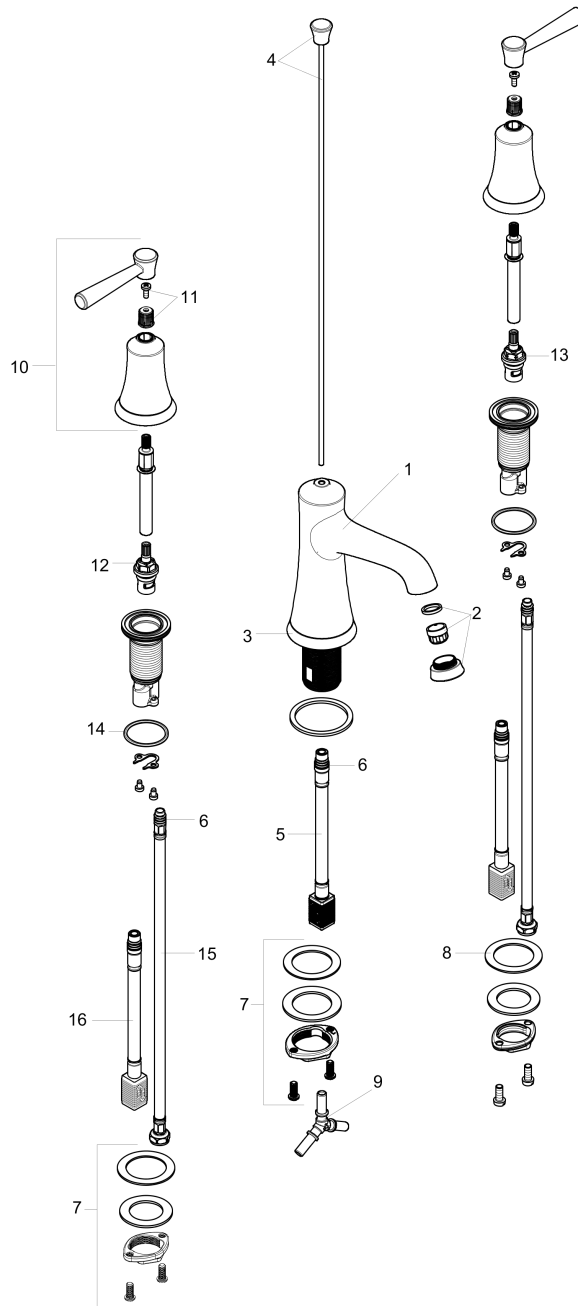

Joleena
Widespread Faucet 100 with Pop-Up Drain, 1.2 GPM
 Finishes : **polished nickel** Part no. : **04774830**

Exploded drawing

Year of production: >01/20

Joleena

Widespread Faucet 100 with Pop-Up Drain, 1.2 GPM

Finishes : **polished nickel** Part no. : **04774830**

Spare parts list

Year of production: >01/20

Pos.	Description	Part no.	Price	PU
1	spout cpl.	93555830	-	1
2	aerator M24x1 (4,5 l/min)	93531831	-	1
3	escutcheon	93530830	-	1
4	pop up rod	93554830	-	1
5	connection hose 200 mm M10x1	92913000	-	1
6	O-ring 8x1,75	97827000	-	1
7	fixing set (Ø 28)	92909000	-	1
8	lever collar	97548000	-	1
9	hose connection angel	92905000	-	1
10	handle	93553830	-	1
11	handle fixing set	98932000	-	1
12	shut off unit right closing	98817001	-	1
13	shut off unit left closing	95366001	-	1
14	O-ring 33x2,5	92907000	-	1
15	connection hose 18½" M8x0,75 3/8"	96321001	-	1
16	connection hose 400 mm M10x1	92914000	-	1
a	pop up waste	88509830	-	1