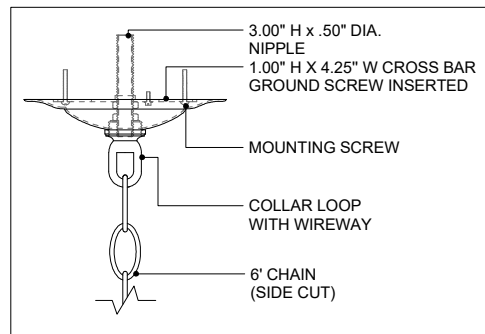

30.25" DIA. BODY  
 6.00" DIA. CANOPY  
 1.00" H X 4.25" W  
 CROSS BAR

TOP VIEW

CANOPY DETAIL

FRONT VIEW