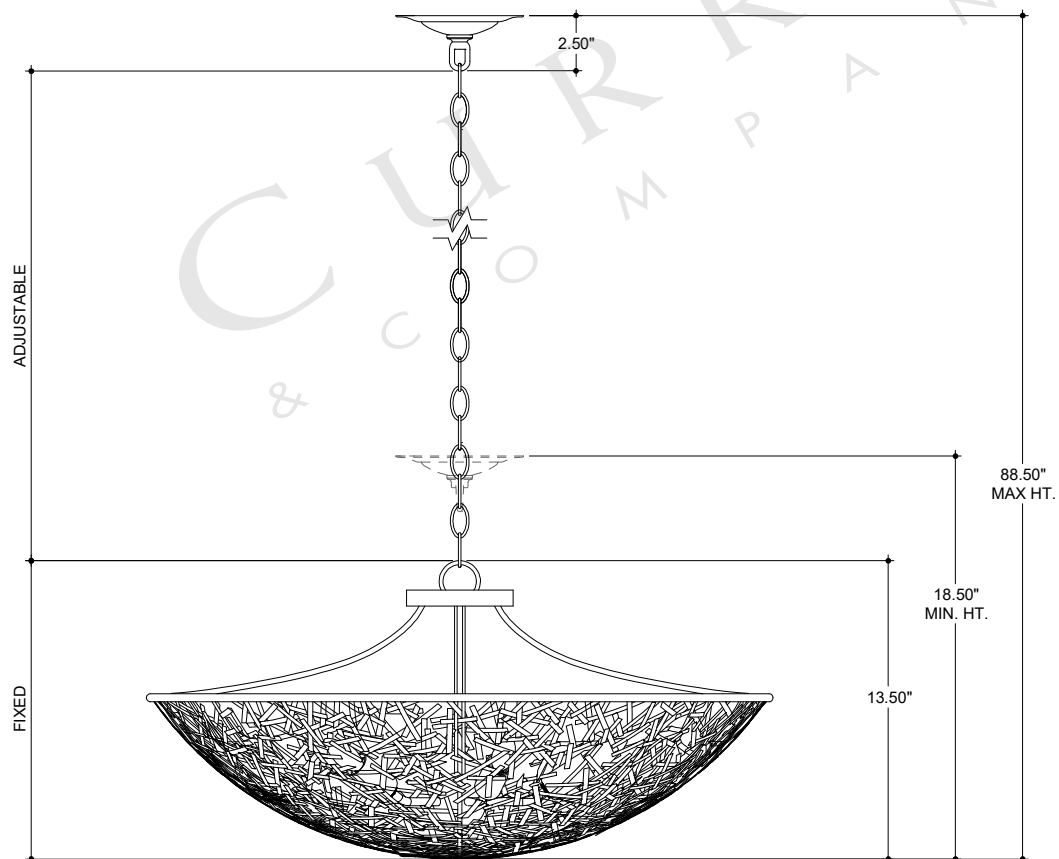

30.25" DIA. BODY  
 6.00" DIA. CANOPY  
 1.00" H X 4.25" W  
 CROSS BAR

TOP VIEW

CANOPY DETAIL

FRONT VIEW