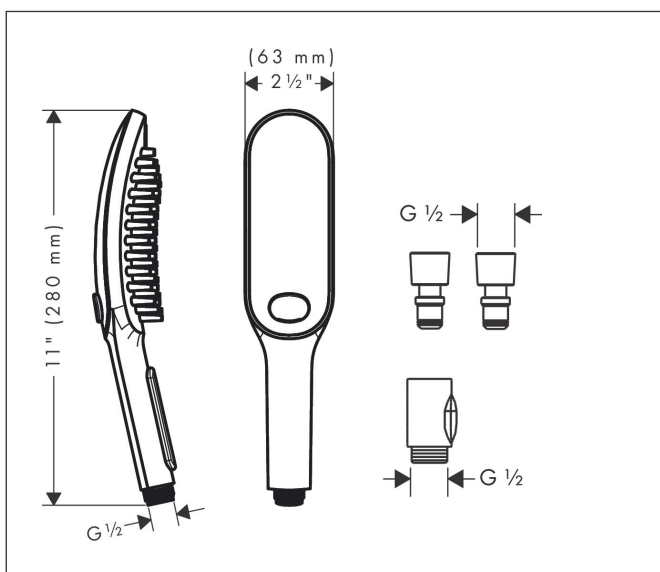

Brand	hansgrohe
Art. Name	<b>DogShower</b> Dog Handshower 150, 3-Jet Select with QuickConnect
Art. Nr.	04973540
Surface	Sky Blue
Pos.	1

## Features

- Consists of: Handshower, quick connector
- shower head size: 5 7/8 inches
- Spray modes: fur spray, leg spray, paw spray
- Select button for comfortable alternation of spray modes
- elongated, brush-like nozzles (1,5 cm) for thorough cleaning with massage effect
- ergonomic design
- Water Boost: boost function to increase waterflow when needed
- suitable for continuous flow water heaters
- connection dimension: DN15
- rinseable screen seal
- Integrated double backflow prevention