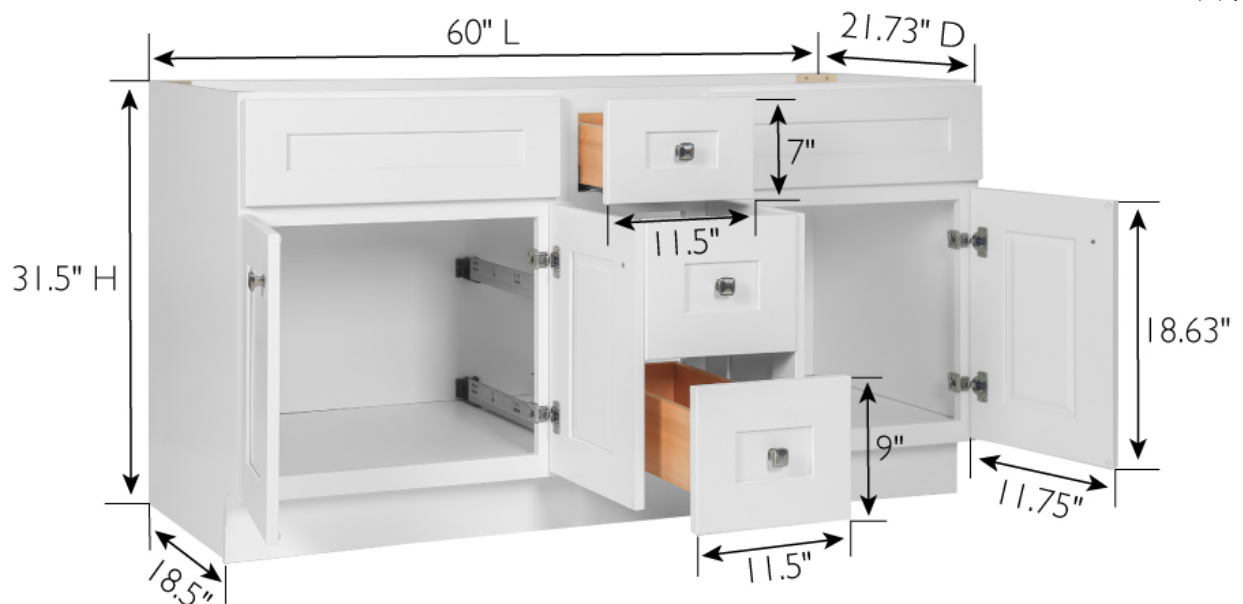

Brookings Unassembled 4-Door, 3-Drawer Vanity 60x31.5x21 White

SPECIFICATIONS

MATERIAL CONSTRUCTION:	Wood
ASSEMBLY REQUIRED:	Yes
TOOLS NEEDED FOR ASSEMBLY:	Phillips Screwdriver, Rubber Mallet, Wood Glue
ASSEMBLED DIMENSIONS:	31.5" H x 60" L x 21" D
ASSEMBLED WEIGHT:	95.48 lbs.
HINGE STYLE:	Soft Close
DOOR STYLE:	4 Shaker Doors
DRAWER STYLE:	3 Drawers
GLIDE STYLE:	Soft Close
FAKE DWR STYLE:	N/A
DWR 1 DIMENSIONS:	7" H x 11.5" L x 20.98" D
DWR 2-3 DIMENSIONS:	9" H x 11.5" L x 20.98" D
DWR CONSTRUCTION:	Dove Tail
SHELF STYLE:	N/A
SHELF ADJUSTABILITY INCREMENTS:	N/A
SHELF MAX WEIGHT CAPACITY:	N/A
SHELF DIMENSIONS:	N/A
SHELF THICKNESS:	N/A
SHELF MATERIAL:	N/A

FRAME STYLE:	Face Frame
FACE FRAME MATERIAL:	Solid Wood
SIDES MATERIAL:	Plywood
BOTTOM MATERIAL:	Plywood
TOE KICK INSET WIDTH:	4.5"
BACK PANEL MATERIAL:	Plywood
BACK BRACE MATERIAL:	Solid Wood

WARRANTY:	1-Year limited warranty
TITLE VI COMPLIANT:	Yes
PROP 65 HARMFUL MATERIAL:	Formaldehyde