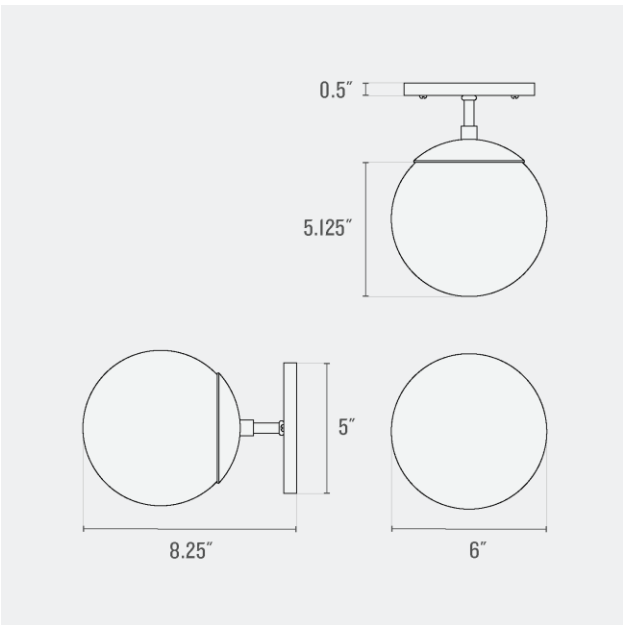

Location Rating: Damp

Dimensions:

Overall: 6" H x 6" W x 8.25" D

Shade: 6" H x 6" W x 5.125" D

Canopy: 5" H x 5" W x 0.5" D

Materials: Brass or Steel, Glass

Details: G16 bulb recommended

One year guarantee