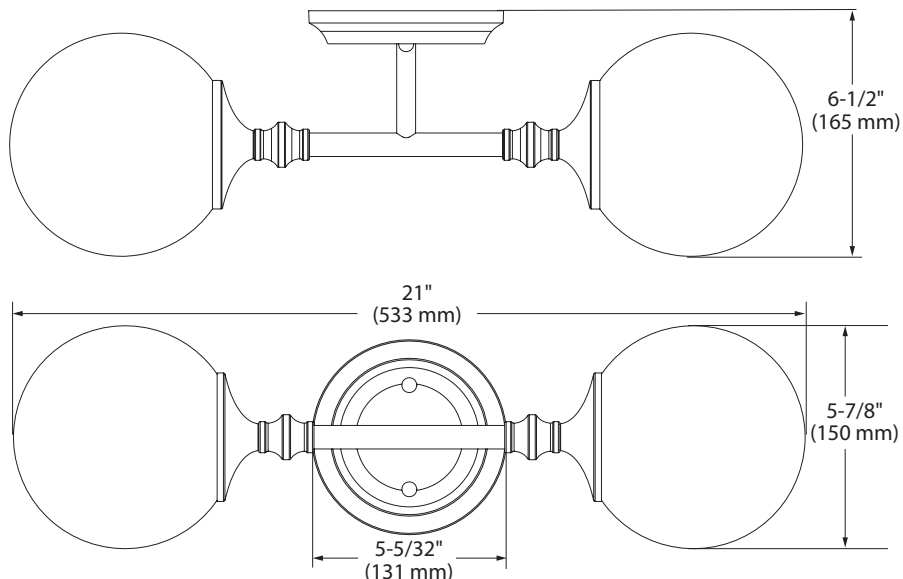

Colinet™ Technical Specification

YB0562

2-Globe Light Fixture

Dimensions:

Product Information:

Stock Numbers: YB0562CH – CHROME
YB0562BN – BRUSHED NICKEL
YB0562BG – BRUSHED GOLD
YB0562BL – MATTE BLACK

Globe Service Kit: YB0569

Materials: Zinc, glass

Voltage: 120v

Bulb: 60 W max bulb (not included); type B10

UL Listed: Yes – for dry locations

Important Notes: Turn off power during installation. Do not connect or disconnect under load.