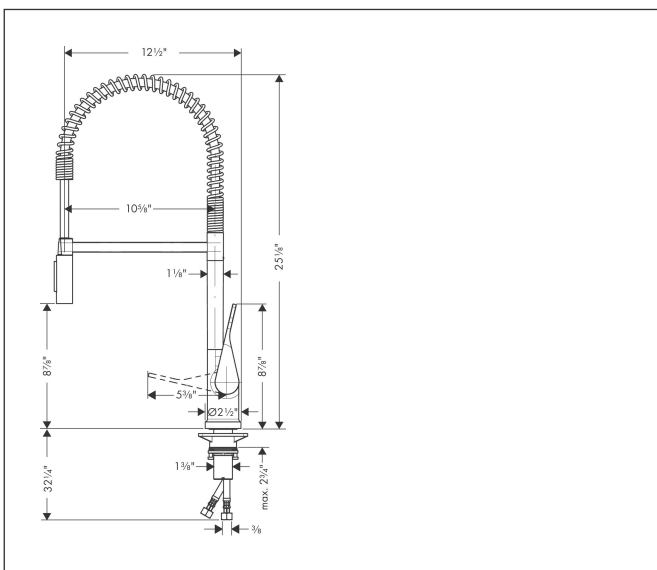

Brand	AXOR
Art. Name	AXOR Citterio Semi-Pro Kitchen Faucet 2-Spray, 1.75 GPM
Art. Nr.	39840831
Surface	polished nickel
Pos.	1

Product Picture

Features

- Projection: 270 mm
- Swivel range 360°
- Laminar spray, Needle spray
- Toggle spray diverter
- Deck mounted
- Flow: 1.75 GPM (6.6 L/Min)
- Ceramic cartridge
- 3/8" connections
- Integrated double backflow prevention

Drawing

Technology

Spray Types