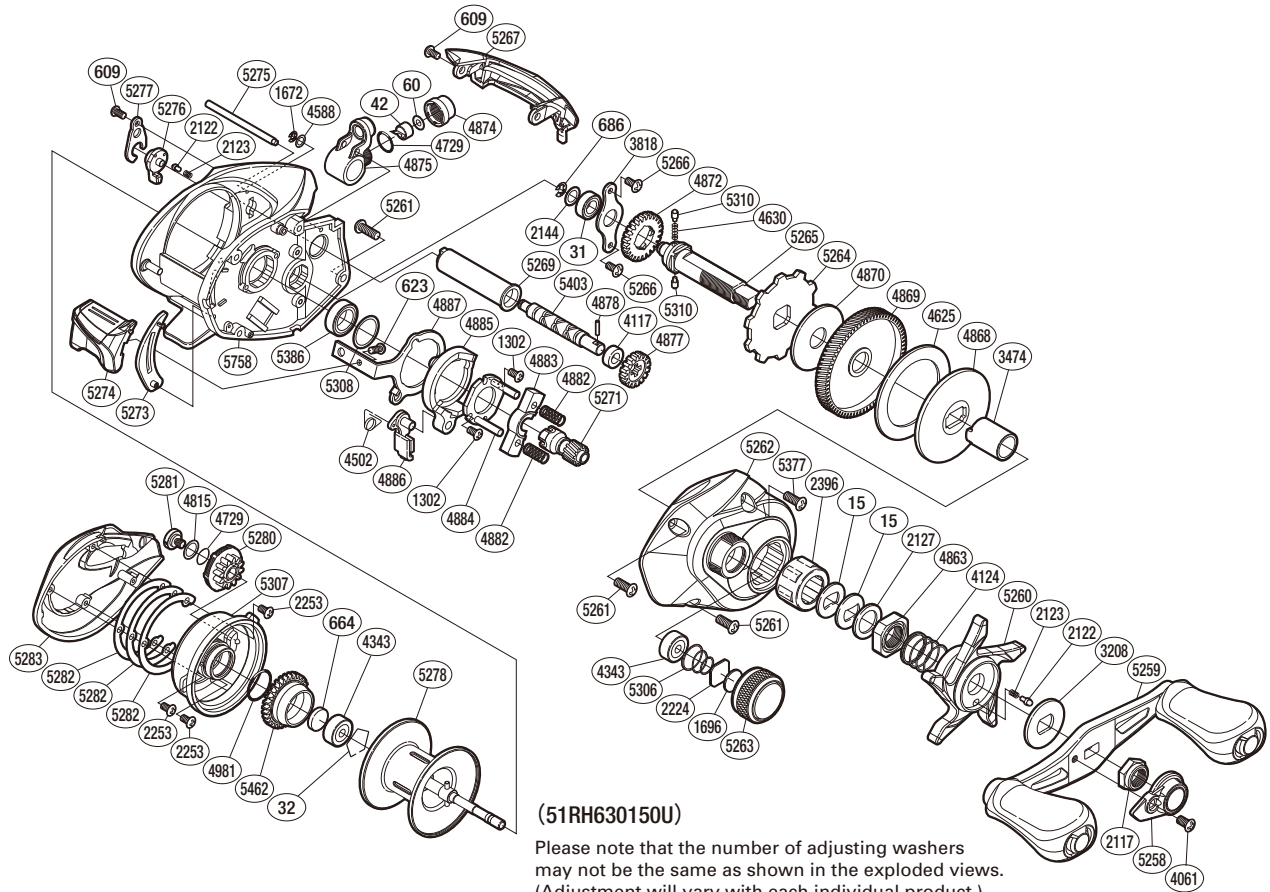

## CASITAS-150

Part No.	Description	Part No.	Description	Part No.	Description
BNT0015	Drag Spring Washer	BNT4588	Washer	BNT5265	Drive Shaft
BNT0031	Ball Bearing	BNT4625	Drag Washer	BNT5266	Screw
BNT0032	Bearing Retainer	BNT4630	Idle Gear Spring	BNT5267	Level Wind Protector
BNT0042	Line Guide Pawl	BNT4729	O Ring	BNT5269	Level Wind Guard
BNT0060	Spacer	BNT4815	Washer	BNT5271	Pinion Gear
BNT0609	Screw	BNT4863	Star Drag Nut	BNT5273	Clutch Bar Guide
BNT0623	Screw	BNT4868	Key Washer	BNT5274	Clutch Lever
BNT0664	Spacer B	BNT4869	Drive Gear	BNT5275	Stabilizer Bar
BNT0686	E Lock	BNT4870	Drag Washer	BNT5276	Side Plate Cam Lever
BNT1302	Clutch Cam Screw	BNT4872	Idle Gear	BNT5277	Cam Lever Retainer
BNT1672	E Lock	BNT4874	Pawl Cap	BNT5278	Spool Assembly
BNT1696	Cast Control Spacer	BNT4875	Line Guide	BNT5280	Brake Dial
BNT2117	Handle Nut	BNT4877	Idle Gear	BNT5281	Screw
BNT2122	Click Pin	BNT4878	Worm Shaft Pin	BNT5282	Washer
BNT2123	Click Spring	BNT4882	Yoke Spring	BNT5283	Left Side Plate
BNT2127	Star Drag Spacer	BNT4883	Yoke	BNT5306	Spool Tension Spring
BNT2144	Washer	BNT4884	Clutch Cam Retainer	BNT5307	Brake Case
BNT2224	Spool Tension Spacer	BNT4885	Clutch Cam	BNT5308	Washer
BNT2253	Screw	BNT4886	Clutch Pawl	BNT5310	Idle Gear Pin
BNT2396	Roller Clutch Bearing	BNT4887	Clutch Plate	BNT5377	Screw
BNT3208	Star Drag Click Plate	BNT4981	O Ring	BNT5386	Ball Bearing
BNT3474	Roller Clutch Inner Tube	BNT5258	Handle Nut Plate	BNT5403	Worm Shaft
BNT3818	Drive Shaft Retainer	BNT5259	Handle Assembly	BNT5462	Brake Ring Gear
BNT4061	Screw	BNT5260	Star Drag	BNT5758	Frame Assembly
BNT4117	Bushing	BNT5261	Screw		
BNT4124	Star Drag Spring	BNT5262	Right Side Plate		
BNT4343	Ball Bearing	BNT5263	Cast Control Cap		
BNT4502	Clutch Pawl Spring	BNT5264	Anti-Reverse Ratchet	BNT4692	B-100 Oil (accessory)