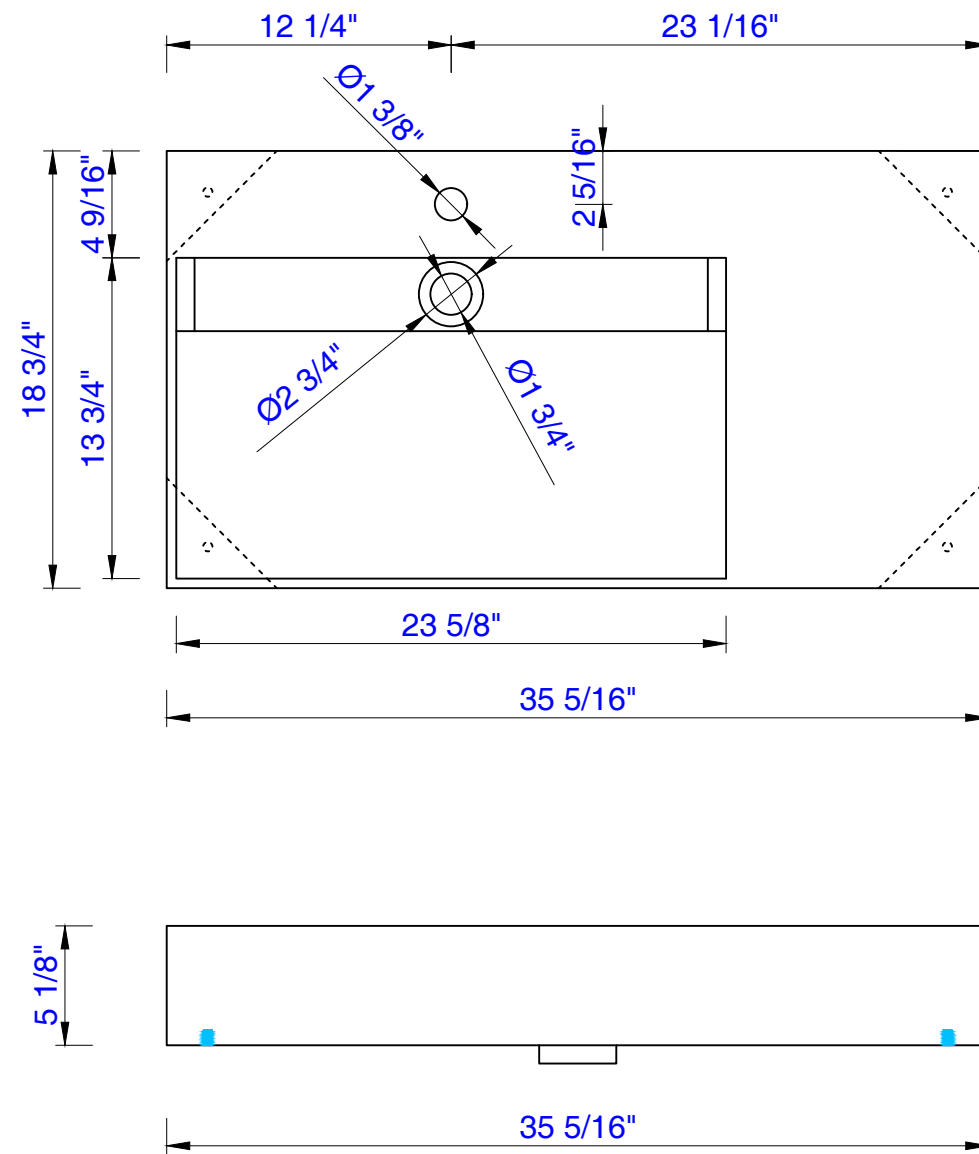

35.4"

Item Number:
SS-366-MW
SS-366-GW
SS-366-DGG

JAMES MARTIN

VANITIES™

35.4" Vanity Top
Diagrams with Dimensions
page 01 of 01

897mm

Item Number:
SS-366-MW
SS-366-GW
SS-366-DGG

JAMES MARTIN

VANITIES™

897mm Vanity Top
Diagrams with Dimensions
page 01 of 01