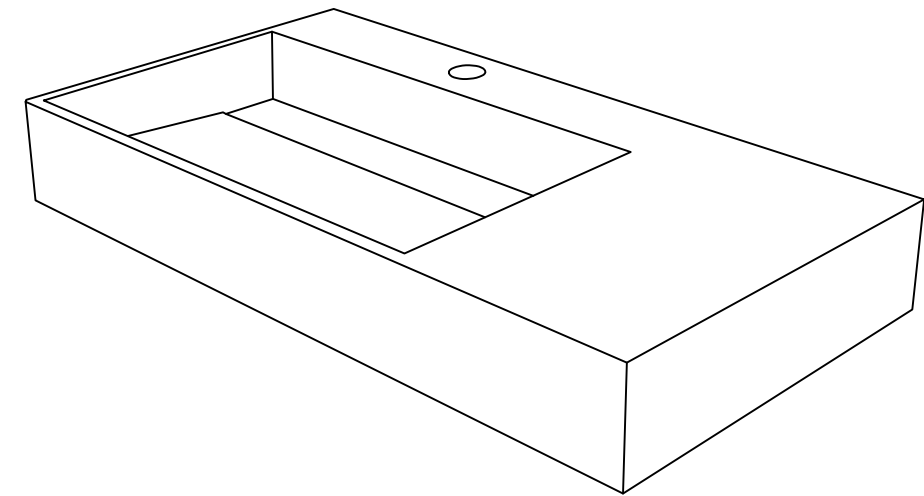

35.4"

Item Number:
SS-366-MW
SS-366-GW
SS-366-DGG

JAMES MARTIN

VANITIES™

35.4" Vanity Top
Diagrams with Dimensions
page 01 of 01

897mm

Item Number:
SS-366-MW
SS-366-GW
SS-366-DGG

JAMES MARTIN

VANITIES™

897mm Vanity Top
Diagrams with Dimensions
page 01 of 01