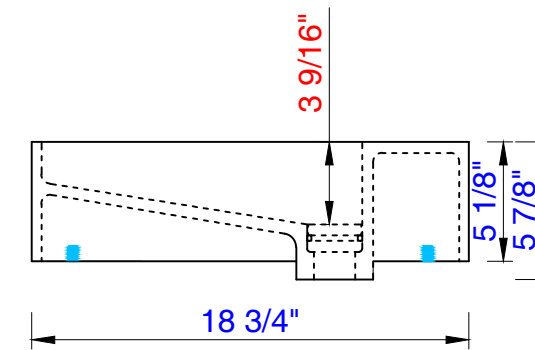

35.4"

Item Number:
SS-366-MW
SS-366-GW
SS-366-DGG

JAMES MARTIN

VANITIES™

35.4" Vanity Top
Diagrams with Dimensions
page 01 of 01

897mm

Item Number:
SS-366-MW
SS-366-GW
SS-366-DGG

JAMES MARTIN

VANITIES™

897mm Vanity Top
Diagrams with Dimensions
page 01 of 01