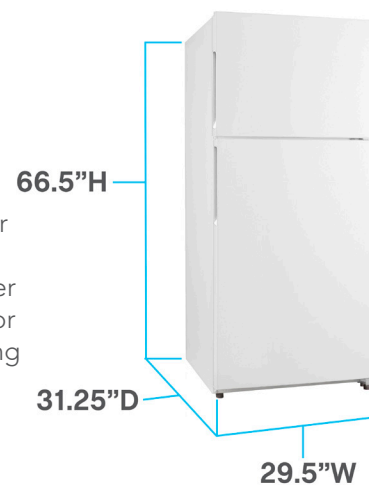

Included Components:

- (2) Refrigerator Shelves
- (1) Freezer Shelf
- (2) Vegetable Crispers
- (1) Left top Hinge Cover
- (1) Glass Crisper Cover
- (1) Left Middle Hinge
- (2) Freezer Bins
- (1) Left Door Open Stopper
- (1) Instruction Manual
- (1) Water Hose fix connector
- (1) Piece of door stopper for the reversal of door opening