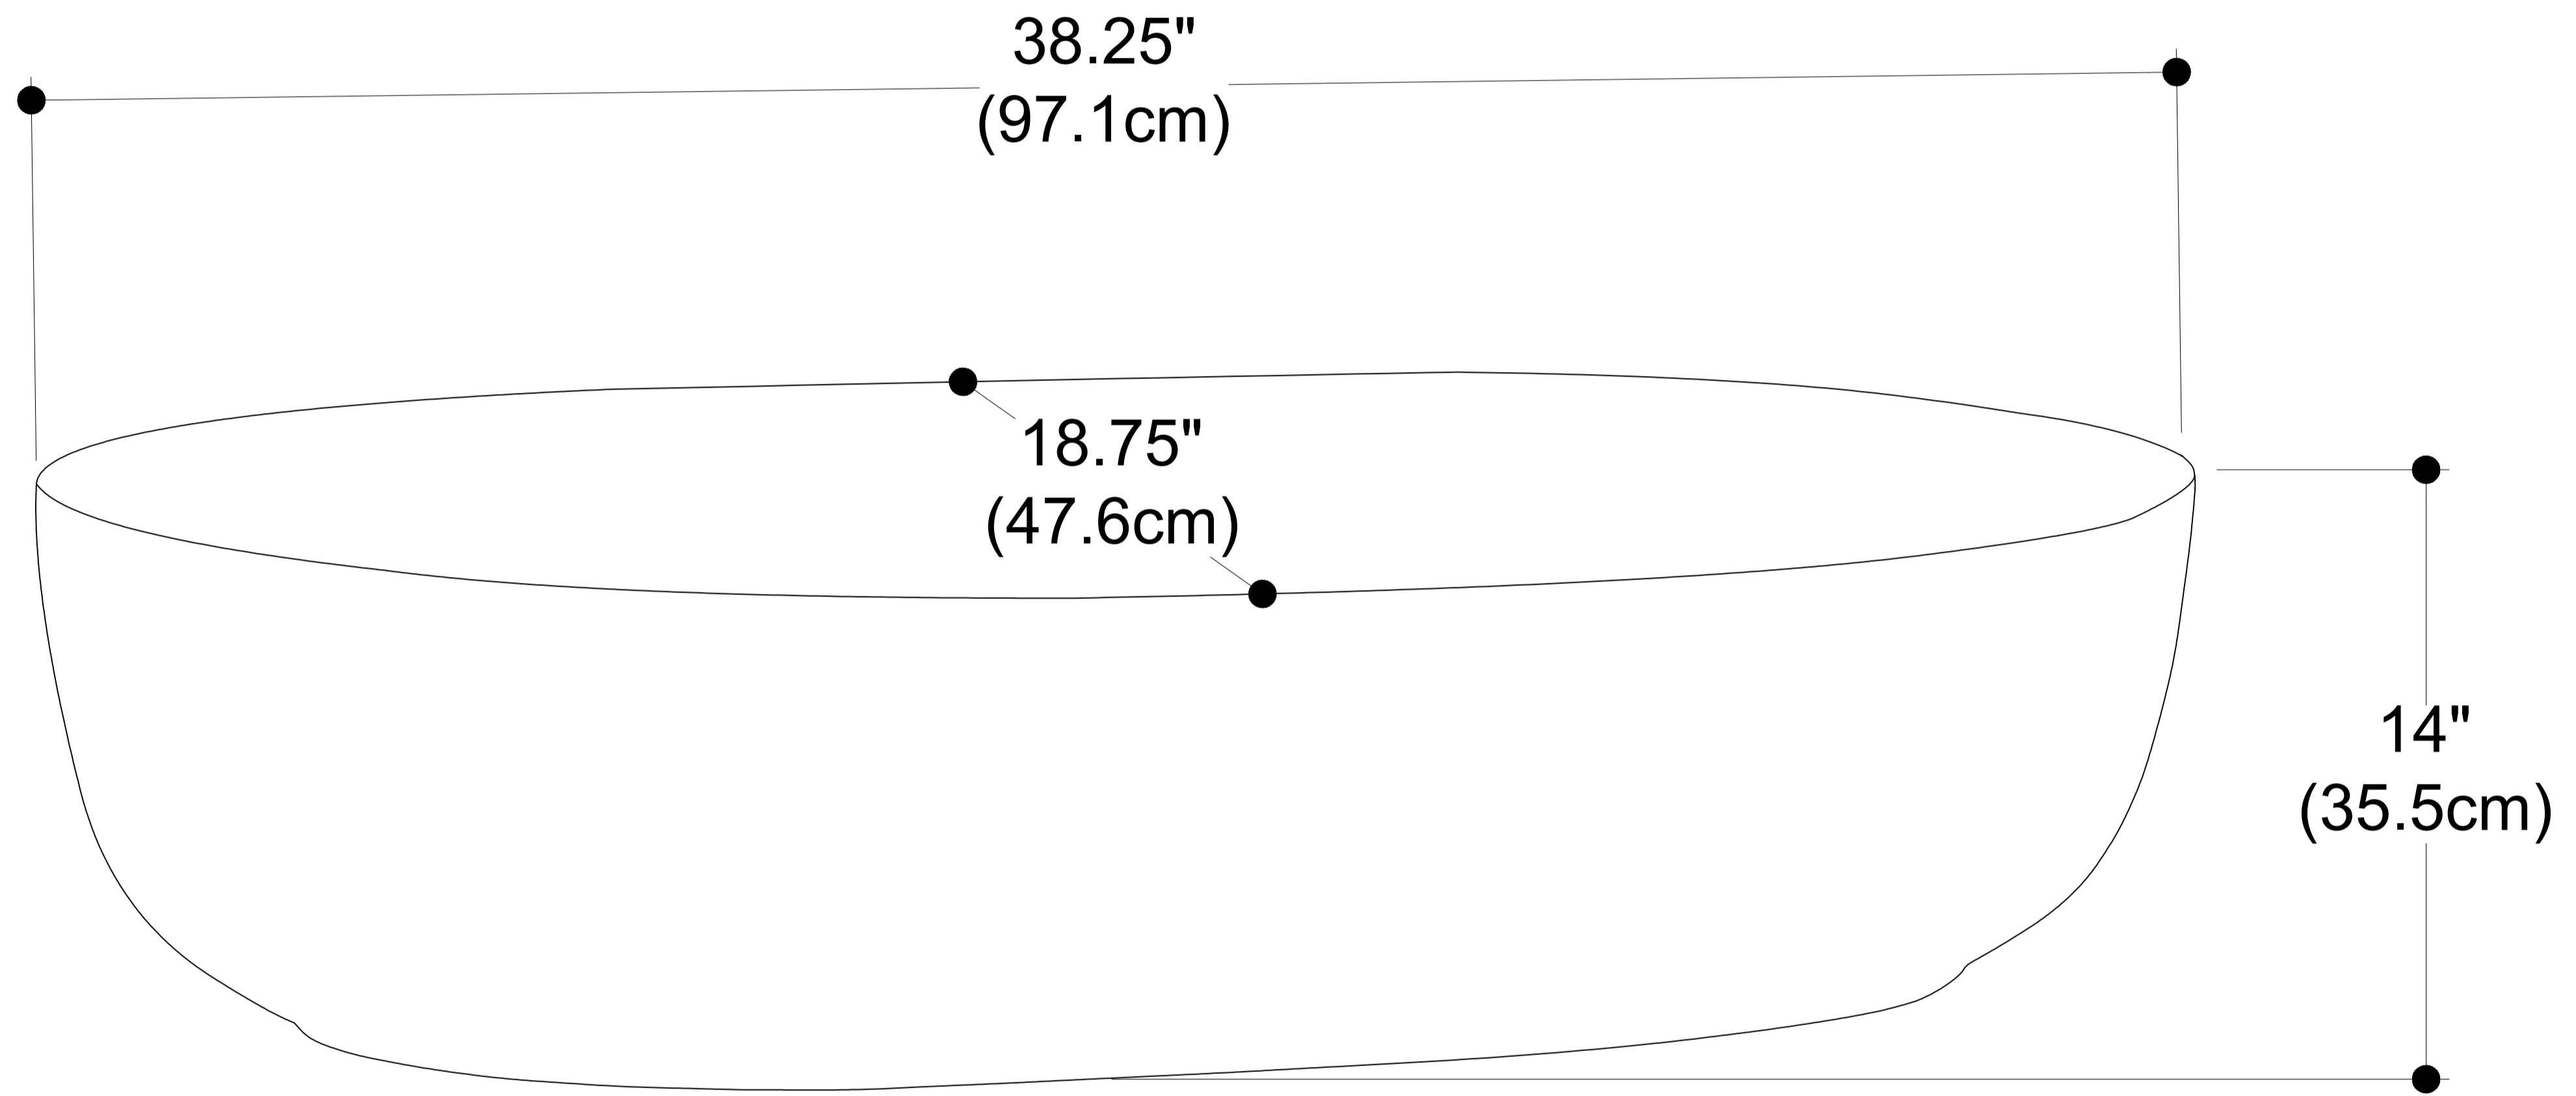

Marner Coffee Table

Net Weight: 43.91 lbs / 19.92 Kgs