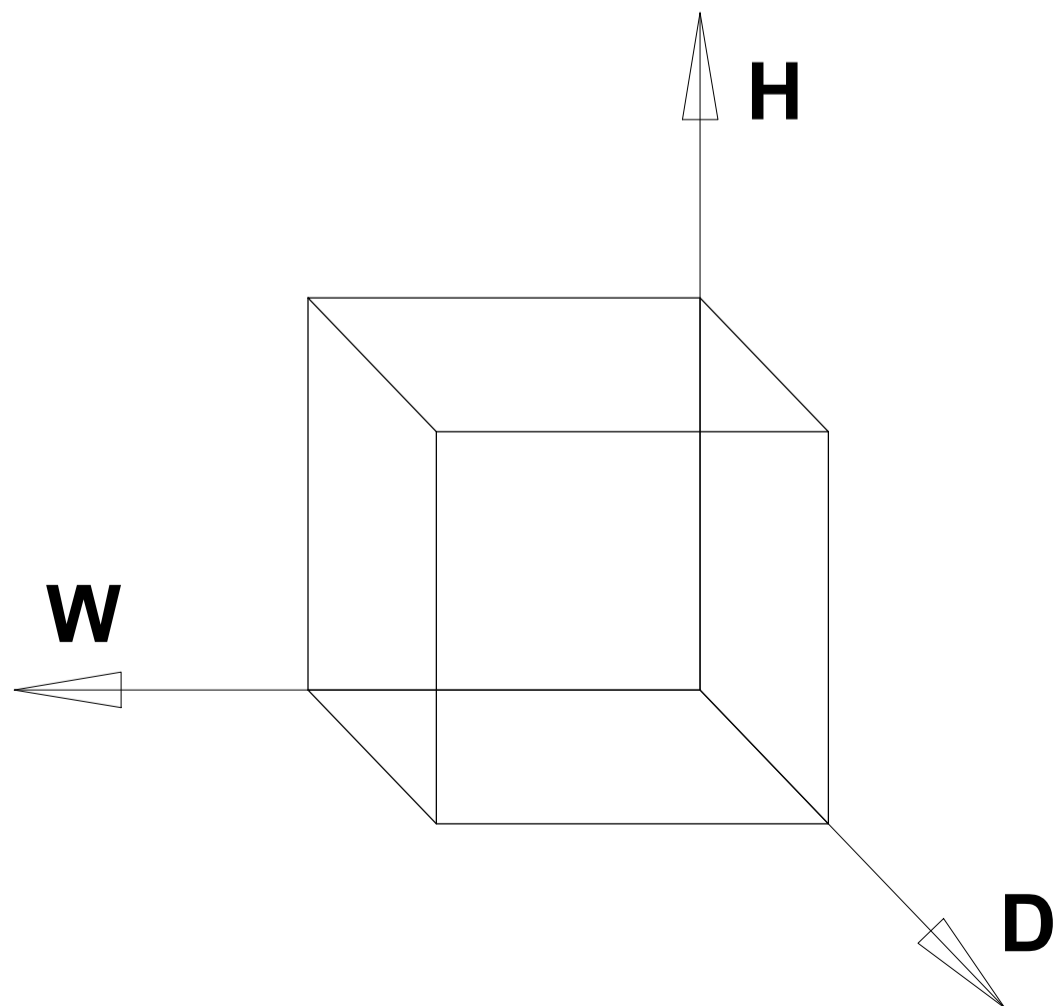

Marner Coffee Table

Net Weight: 43.91 lbs / 19.92 Kgs