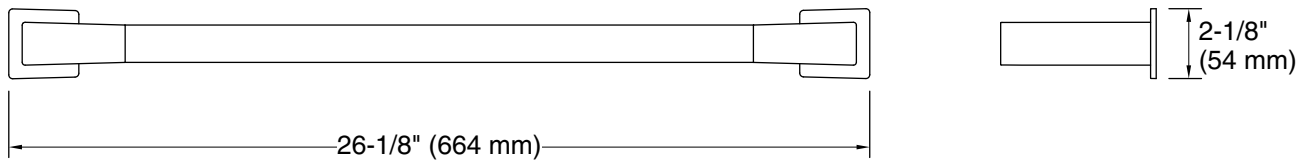

Features

- 24" (610 mm) bar
- Double towel bar provides additional storage in bathroom space
- Coordinates with Honesty faucets accessories, and showering components to complete your bathroom

Material

- Premium metal construction for durability and reliability
- KOHLER finishes resist corrosion and tarnishing

Recommended Products/Accessories

K-23255-4 Widespread bathroom sink faucet, 1.2 gpm

Codes/Standards

None Applicable

KOHLER® One-Year Limited Warranty

See website for detailed warranty information.

Available Colors/Finishes

Color tiles intended for reference only.

Color	Code	Description
	CP	Polished Chrome
	BN	Vibrant® Brushed Nickel
	BL	Matte Black
	2MB	Vibrant® Brushed Moderne Brass

Technical Information

All product dimensions are nominal.