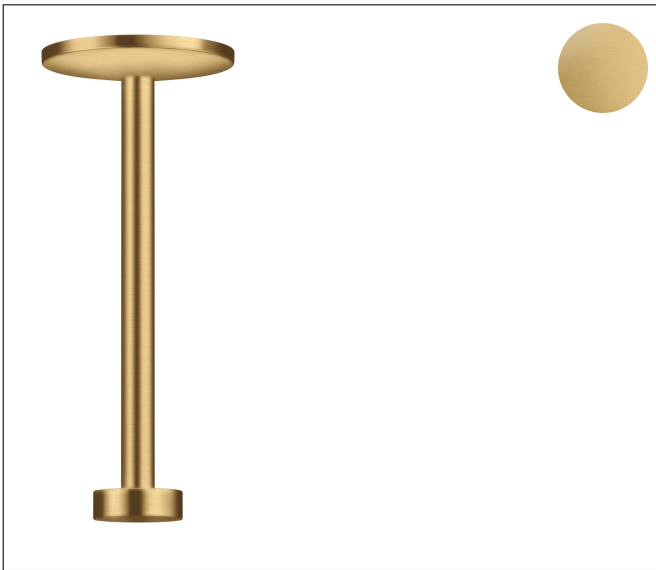

Brand	AXOR
Art. Name	<b>AXOR One</b> Ceiling Extension Pipe for Showerhead 280 2-Jet
Art. Nr.	48485251
Surface	brushed gold optic
Pos.	1

## Product Picture

## Features

- length: 300 mm
- solid Brass
- ceiling connector, Escutcheon, Mounting Material, Assembly instructions