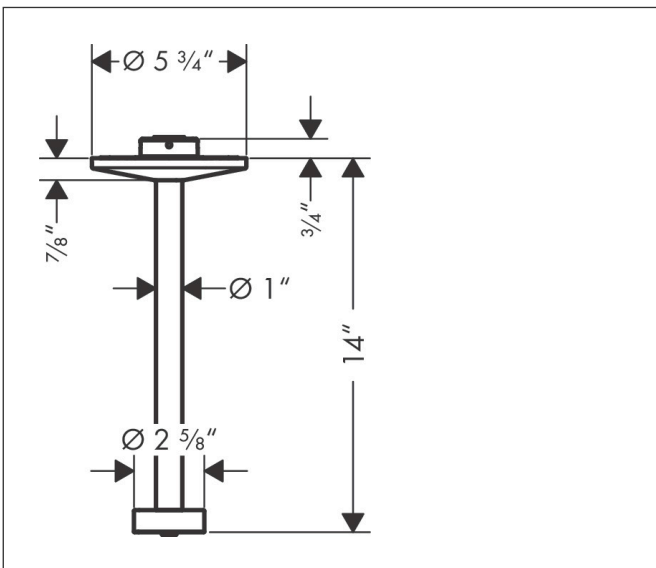

Brand	AXOR
Art. Name	AXOR One Ceiling Extension Pipe for Showerhead 280 2-Jet
Art. Nr.	48485251
Surface	brushed gold optic
Pos.	1

Product Picture

Features

- length: 300 mm
- solid Brass
- ceiling connector, Escutcheon, Mounting Material, Assembly instructions

Drawing

Technology