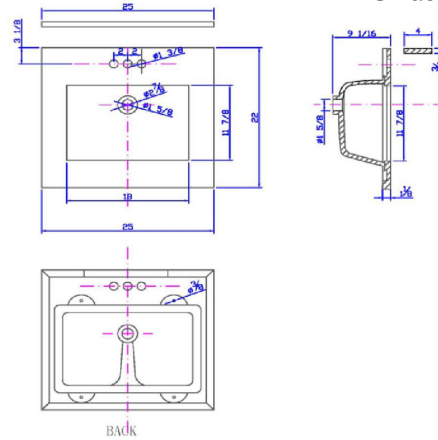

White

Wyndham 2-Door Vanity with Quartz 4" Centerset Snowdrift Vanity Top, Unassembled, 25x22

SPECIFICATIONS

MATERIAL CONSTRUCTION:	Wood/Quartz	TOE KICK INSET WIDTH:	4.5"
ASSEMBLY REQUIRED:	Yes	BACK PANEL MATERIAL:	N/A
ASSEMBLED DIMENSIONS:	36.5" H x 25" L x 22" D	BACK BRACE MATERIAL:	Particle Board
ASSEMBLED WEIGHT:	104 lbs.	FAUCET TYPE:	Lav Centerset
TOOLS NEEDED FOR INSTALLATION:	Screwdriver	NUMBER OF MOUNTING HOLES:	3
CONSTRUCTION TYPE:	Frameless	BOWL MATERIAL:	Ceramic
HINGE STYLE:	Concealed	BACK SPLASH INCLUDED:	Yes
DOOR STYLE:	2 MDF Slab Doors	COLOR:	Snowdrift
DRAWER STYLE:	N/A	NUMBER OF BOWLS:	1
GLIDE STYLE:	N/A	BOWL DIMENSIONS:	5.6" H x 11.88" W x 17.71" D
FAKE DWR STYLE:	MDF	BOWL SHAPE:	Rectangle
DWR #1 DIMENSIONS:	N/A	SINK THICKNESS:	N/A
DWR CONSTRUCTION:	N/A	MOUNTING TYPE:	Undermount
SHELF STYLE:	N/A	OVERFLOW HOLE:	Yes
SHELF ADJUSTABILITY INCREMENTS:	N/A	WARRANTY:	1-Year limited warranty
SHELF MAX WEIGHT CAPACITY:	N/A	CARB COMPLIANT:	CARB Phase 2
SHELF DIMENSIONS:	N/A	LEGAL FOR SALE IN CALIFORNIA:	Yes
SHELF THICKNESS:	N/A	TSCA TITLE IV COMPLIANT:	Yes
SHELF MATERIAL:	N/A		
FRAME STYLE:	N/A		
FACE FRAME MATERIAL:	N/A		
SIDES MATERIAL:	Particle Board		
BOTTOM MATERIAL:	Particle Board		