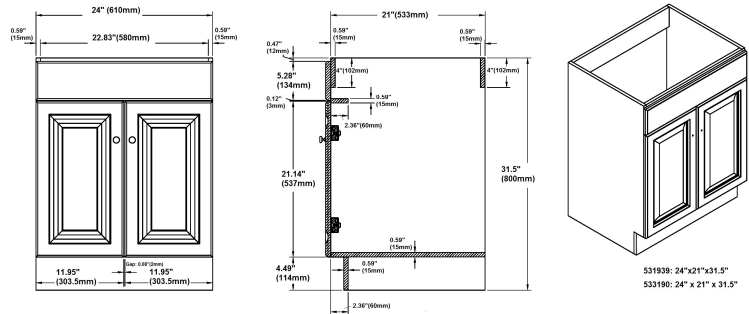

White

Wyndham 2-Door Vanity with Quartz 4" Centerset Snowdrift Vanity Top, Unassembled, 25x22

SPECIFICATIONS

MATERIAL CONSTRUCTION:	Wood/Quartz	TOE KICK INSET WIDTH:	4.5"
ASSEMBLY REQUIRED:	Yes	BACK PANEL MATERIAL:	N/A
ASSEMBLED DIMENSIONS:	36.5" H x 25" L x 22" D	BACK BRACE MATERIAL:	Particle Board
ASSEMBLED WEIGHT:	104 lbs.	FAUCET TYPE:	Lav Centerset
TOOLS NEEDED FOR INSTALLATION:	Screwdriver	NUMBER OF MOUNTING HOLES:	3
CONSTRUCTION TYPE:	Frameless	BOWL MATERIAL:	Ceramic
HINGE STYLE:	Concealed	BACK SPLASH INCLUDED:	Yes
DOOR STYLE:	2 MDF Slab Doors	COLOR:	Snowdrift
DRAWER STYLE:	N/A	NUMBER OF BOWLS:	1
GLIDE STYLE:	N/A	BOWL DIMENSIONS:	5.6" H x 11.88" W x 17.71" D
FAKE DWR STYLE:	MDF	BOWL SHAPE:	Rectangle
DWR #1 DIMENSIONS:	N/A	SINK THICKNESS:	N/A
DWR CONSTRUCTION:	N/A	MOUNTING TYPE:	Undermount
SHELF STYLE:	N/A	OVERFLOW HOLE:	Yes
SHELF ADJUSTABILITY INCREMENTS:	N/A	WARRANTY:	1-Year limited warranty
SHELF MAX WEIGHT CAPACITY:	N/A	CARB COMPLIANT:	CARB Phase 2
SHELF DIMENSIONS:	N/A	LEGAL FOR SALE IN CALIFORNIA:	Yes
SHELF THICKNESS:	N/A	TSCA TITLE IV COMPLIANT:	Yes
SHELF MATERIAL:	N/A		
FRAME STYLE:	N/A		
FACE FRAME MATERIAL:	N/A		
SIDES MATERIAL:	Particle Board		
BOTTOM MATERIAL:	Particle Board		