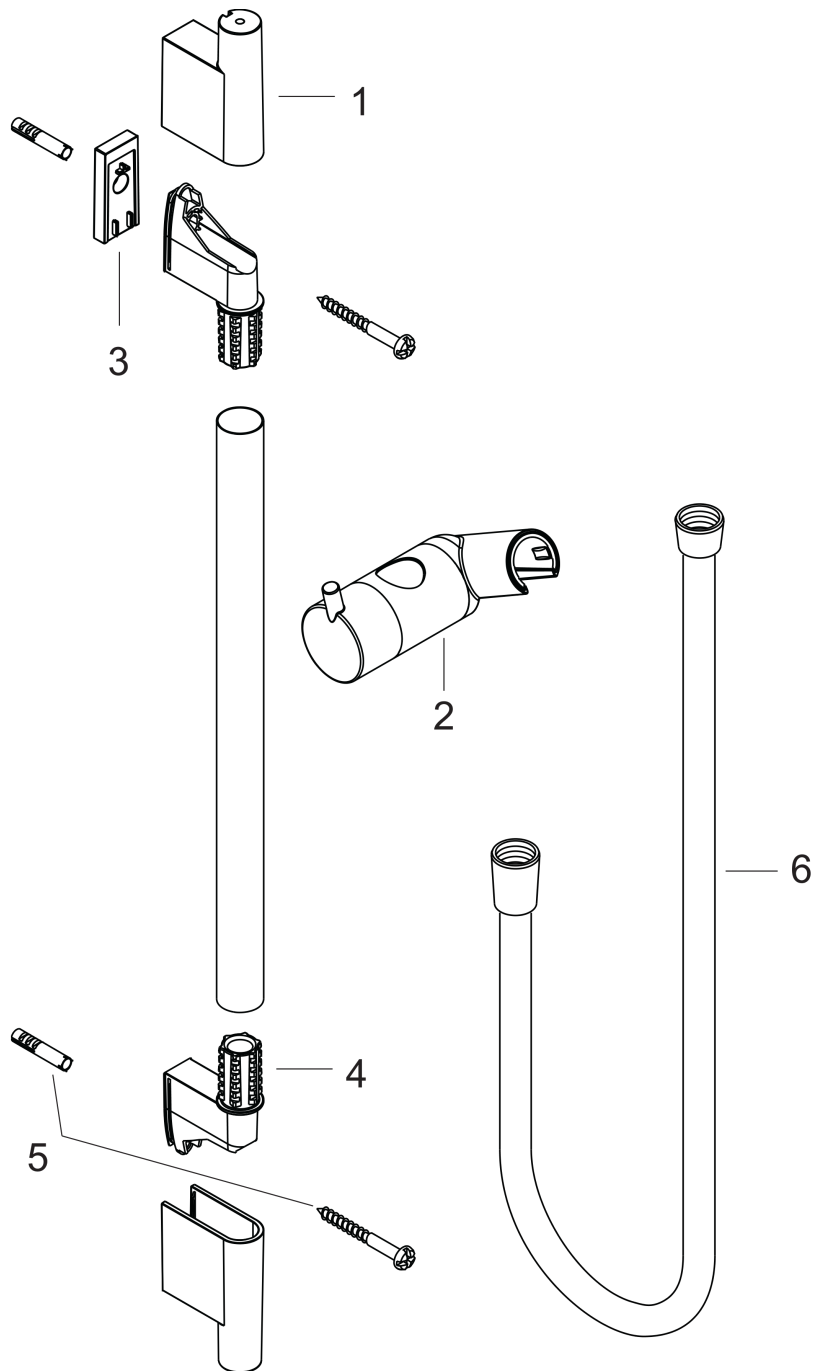

Unica
Wallbar S, 24"
 Finishes : **brushed nickel** Part no. : **28632820**

Description

Features

- Consists of: Wallbar, Handshower hose, Slider
- Angle-adjustable holder pivots left and right, slides easily and locks in place

Item details

List Price \$ 240.00

Compliance

Product image

Scale drawing

Unica

Wallbar S, 24"

Finishes : brushed nickel

Part no. : 28632820

Exploded drawing

Year of production: 07/05 - 10/13

Unica

Wallbar S, 24"

Finishes : **brushed nickel** Part no. : **28632820**

Spare parts list

Year of production: **07/05 - 10/13**

Pos.	Description	Part no.	Price	PU
1	cover	97709820	-	1
2	support, assy	97651820	-	1
3	tile-matching-disk	97450820	-	1
4	wall support	96275000	-	1
5	mounting set	96179000	-	1
6	shower hose Isiflex'B 1,60 m	28276XXX	-	-