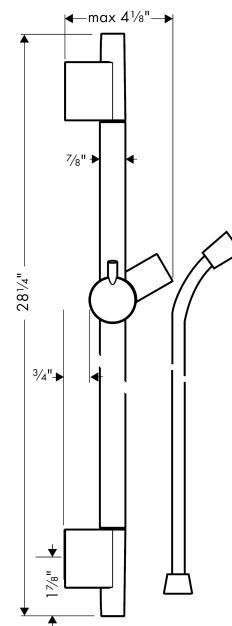

Unica
Wallbar S, 24"
 Finishes : **brushed nickel** Part no. : **28632820**

Description

Features

- Consists of: Wallbar, Handshower hose, Slider
- Angle-adjustable holder pivots left and right, slides easily and locks in place

Item details

List Price \$ 240.00

Compliance

Product image

Scale drawing

Unica

Wallbar S, 24"

Finishes : brushed nickel

Part no. : 28632820

Exploded drawing

Year of production: 07/05 - 10/13

Unica

Wallbar S, 24"

Finishes : **brushed nickel** Part no. : **28632820**

Spare parts list

Year of production: **07/05 - 10/13**

Pos.	Description	Part no.	Price	PU
1	cover	97709820	-	1
2	support, assy	97651820	-	1
3	tile-matching-disk	97450820	-	1
4	wall support	96275000	-	1
5	mounting set	96179000	-	1
6	shower hose Isiflex'B 1,60 m	28276XXX	-	-