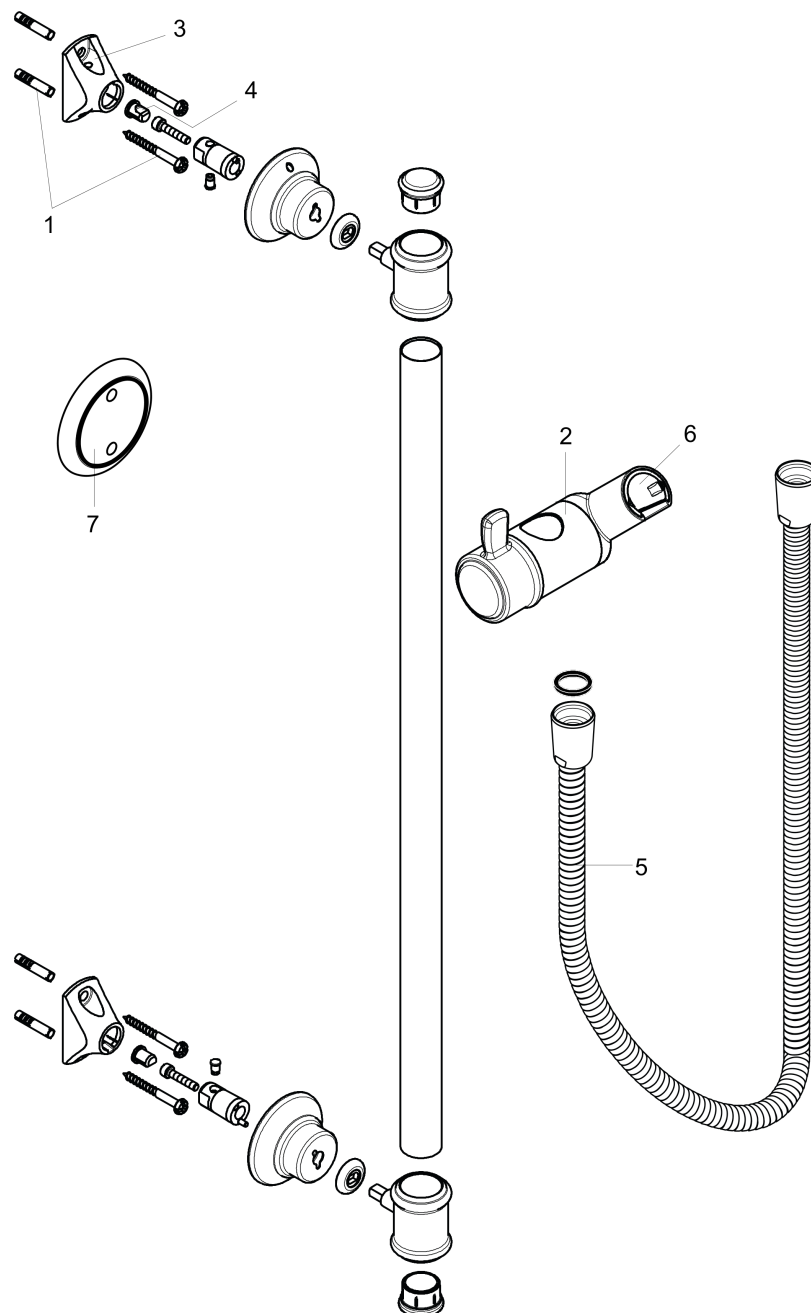

**AXOR Montreux
Wallbar 32"**

Finishes : **chrome** Part no. : **27982001**

Description

Features

- Consists of: Wallbar, Handshower hose, Slider
- Angle-adjustable holder pivots left and right, slides easily and locks in place

Product image

Scale drawing

**AXOR Montreux
Wallbar 32"**

Finishes : **chrome** Part no. : **27982001**

Exploded drawing

Year of production: >06/06

AXOR Montreux
Wallbar 32"
 Finishes : **chrome** Part no. : **27982001**

Spare parts list

Year of production: >06/06

| Pos. | Description | Part no. | PC | PU |
|------|--------------------|----------|----|----|
| 1 | mounting set | 96179000 | 0 | 1 |
| 2 | support, assy | 98723000 | 0 | 1 |
| 3 | support element | 96341000 | 0 | 1 |
| 4 | pin | 97546000 | 0 | 1 |
| 5 | shower hose 1,60 m | 28276003 | 0 | 1 |
| 6 | guide | 98918000 | 0 | 1 |
| 7 | tile-matching-disk | 95538000 | 0 | 1 |
| a | seal | 98058000 | 0 | 1 |