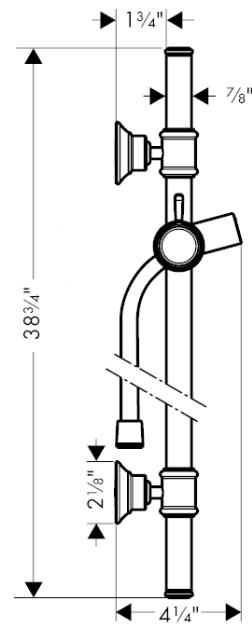

**AXOR Montreux
Wallbar 32"**

Finishes : **chrome** Part no. : **27982001**

Description

Features

- Consists of: Wallbar, Handshower hose, Slider
- Angle-adjustable holder pivots left and right, slides easily and locks in place

Product image

Scale drawing

**AXOR Montreux
Wallbar 32"**

Finishes : **chrome** Part no. : **27982001**

Exploded drawing

Year of production: >06/06

AXOR Montreux
Wallbar 32"
 Finishes : **chrome** Part no. : **27982001**

Spare parts list

Year of production: >06/06

| Pos. | Description | Part no. | PC | PU |
|------|--------------------|----------|----|----|
| 1 | mounting set | 96179000 | 0 | 1 |
| 2 | support, assy | 98723000 | 0 | 1 |
| 3 | support element | 96341000 | 0 | 1 |
| 4 | pin | 97546000 | 0 | 1 |
| 5 | shower hose 1,60 m | 28276003 | 0 | 1 |
| 6 | guide | 98918000 | 0 | 1 |
| 7 | tile-matching-disk | 95538000 | 0 | 1 |
| a | seal | 98058000 | 0 | 1 |