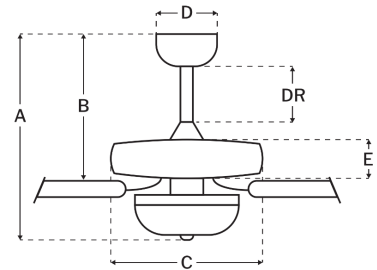

Measurements

Blade Sweep (in):	52
Downrod Length (in):	4
Height (in):	19.16
Canopy Width (in):	5.51
Product Weight (lbs):	18.7
Lead Wire (in):	76
Carton Length (in):	24.33
Carton Width (in):	12.83
Carton Height (in):	11.54
Carton Cube:	2.08
Carton Weight (lbs):	21.34

Motor

Motor Material:	Silicon Steel
Motor Technology:	AC
Motor Size (mm):	153x13
Mounting Options:	Flat or Angled Ceiling
Motor Type:	3-Speed Reversible
Indoor/Outdoor Rating:	Indoor

Blades

Number of Blades:	5
Blades Included:	Yes
Blade Finish:	Driftwood/Grey Walnut
Optional Blade Finishes:	No
Blade Material:	MDF
Blade Sweep:	52"
Blade Pitch:	11.5

Warranty

Limited Lifetime Warranty

Ceiling Drop Dimensions

A: Total Height w/ 4" Downrod	19.16"
B: Blade to Ceiling Height	11.25"
C: Housing Width	11.56"
D: Canopy Width	5.51"
E: Housing Height	4.54"

Electrical/Lighting