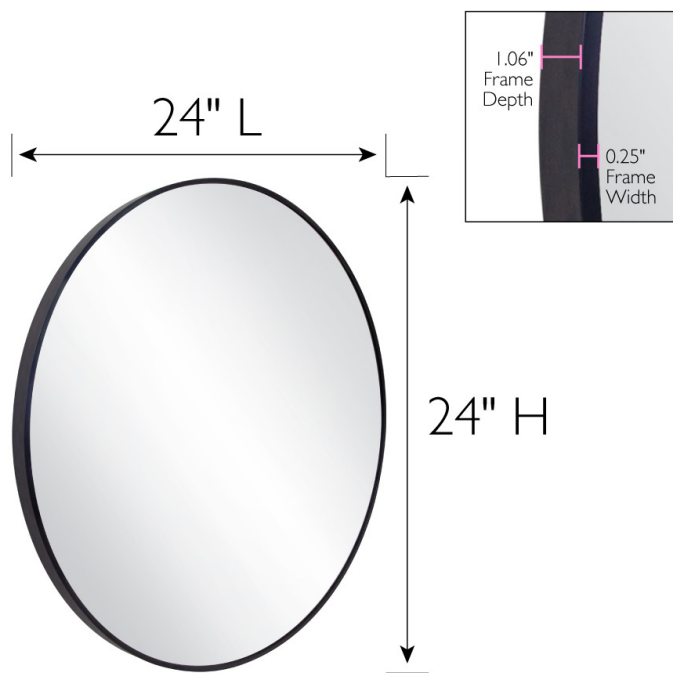

Metal Framed Wall Mirror 24"
Black

SPECIFICATIONS

MATERIAL CONSTRUCTION:	Glass	FACE FRAME MATERIAL:	Aluminum
ASSEMBLY REQUIRED:	No	SIDES MATERIAL:	Aluminum
TOOLS NEEDED FOR INSTALLATION:	Screws, Screwdriver	BOTTOM MATERIAL:	Aluminum
ASSEMBLED DIMENSIONS:	24" H x 24" L x 1.1" D	BACK PANEL MATERIAL:	MDF
WEIGHT:	7.83 lbs.	BACK BRACE MATERIAL:	N/A
NUMBER OF DOORS:	0	GLASS STYLE:	Flat Panel
DOOR MATERIAL:	N/A	LIGHTED:	No
NUMBER OF SHELVES:	N/A	POWER SOURCE:	N/A
ADJUSTABLE SHELVES:	N/A	MOUNTING HARDWARE INCLUDED:	No
SHELF MAX WEIGHT CAPACITY:	N/A	MOUNTING TYPE:	Wall Mount
SHELF WIDTH:	N/A	QTY OF LAMPS:	N/A
SHELF THICKNESS:	N/A		
SHELF MATERIAL:	N/A		