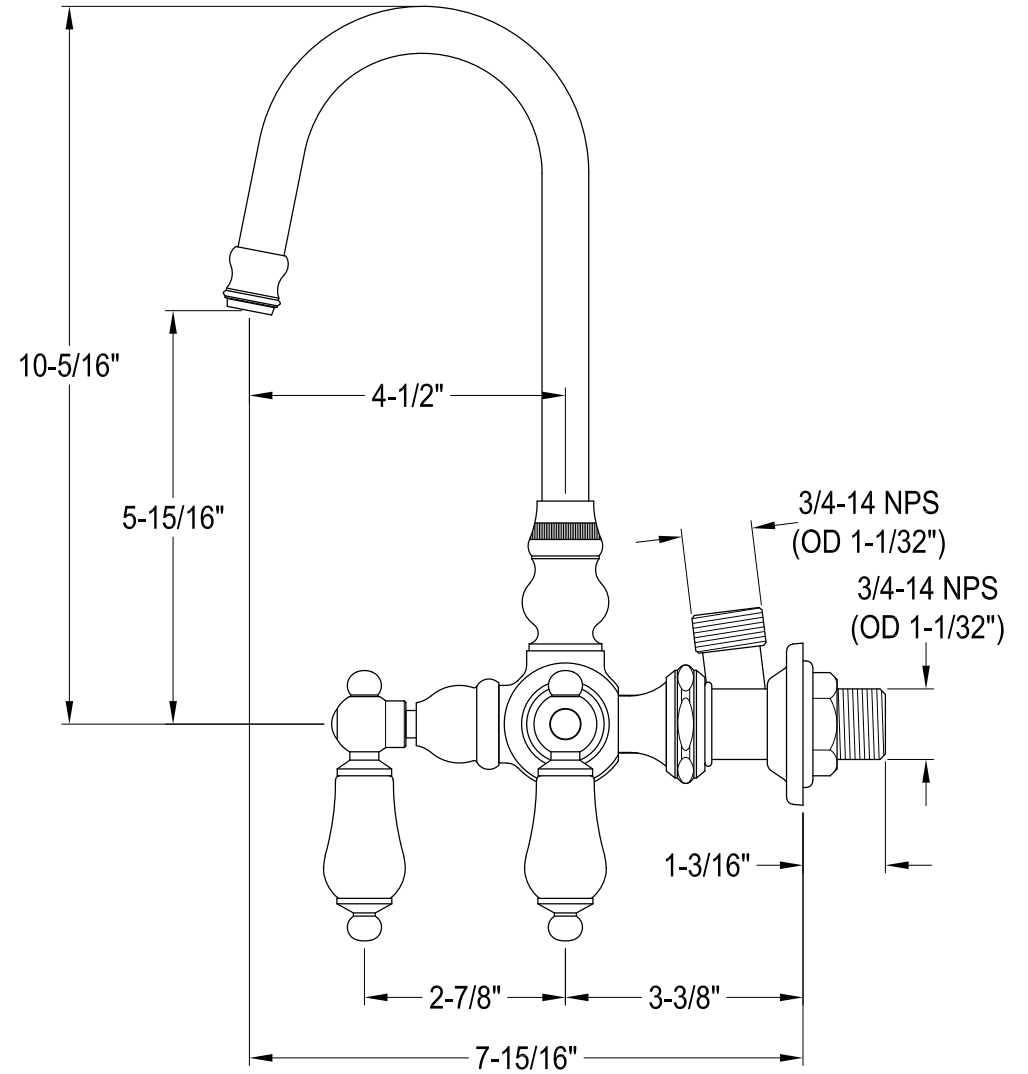

# CCK4140,1,2,5,8PL

Shower Combo

# CCK4140,1,2,5,8PL

Wall Mount Tub Filler with Hand Shower

# CCK4140,1,2,5,8PL

Single Offset Bath Supply

# CCK4140,1,2,5,8PL

Clawfoot Tub Waste & Overflow Drain, 20 Gauge