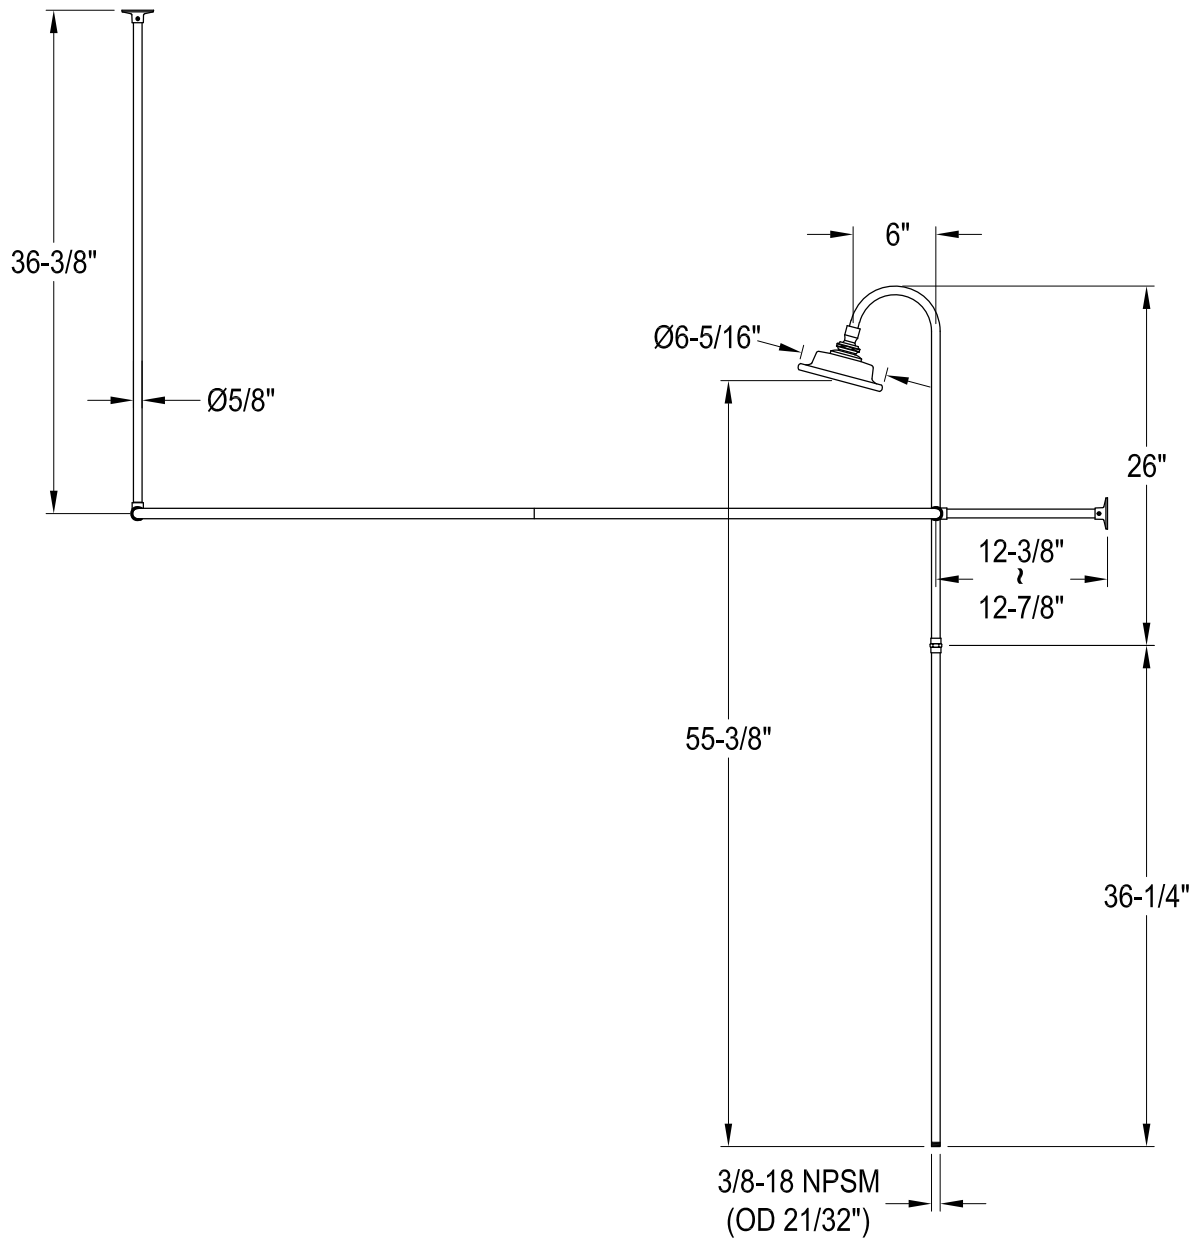

# CCK4140,1,2,5,8PL

Shower Combo

# CCK4140,1,2,5,8PL

Wall Mount Tub Filler with Hand Shower

# CCK4140,1,2,5,8PL

Single Offset Bath Supply

# CCK4140,1,2,5,8PL

Clawfoot Tub Waste & Overflow Drain, 20 Gauge