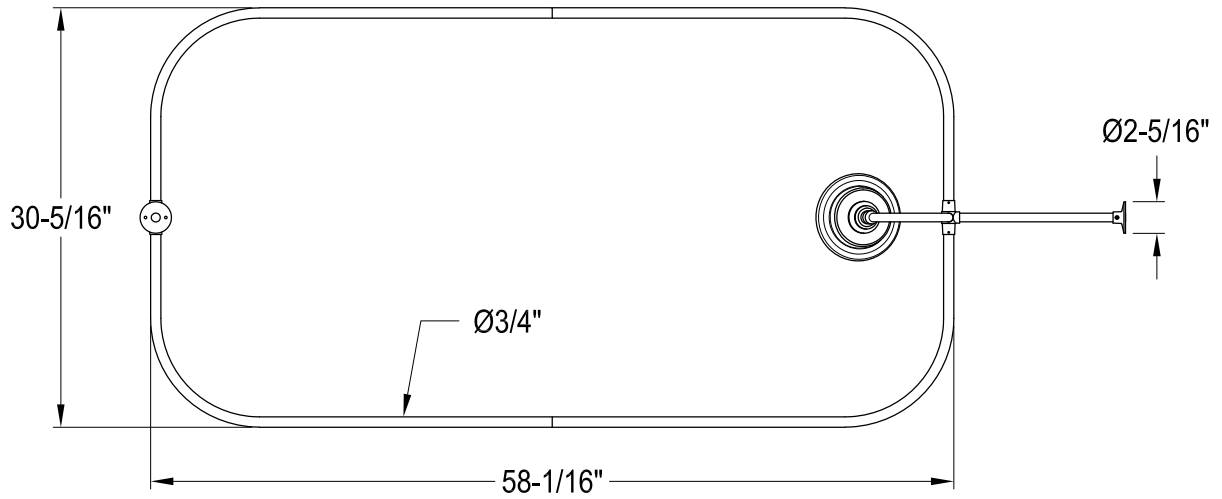

# CCK4140,1,2,5,8PL

Shower Combo

# CCK4140,1,2,5,8PL

Wall Mount Tub Filler with Hand Shower

# CCK4140,1,2,5,8PL

Single Offset Bath Supply

# CCK4140,1,2,5,8PL

Clawfoot Tub Waste & Overflow Drain, 20 Gauge