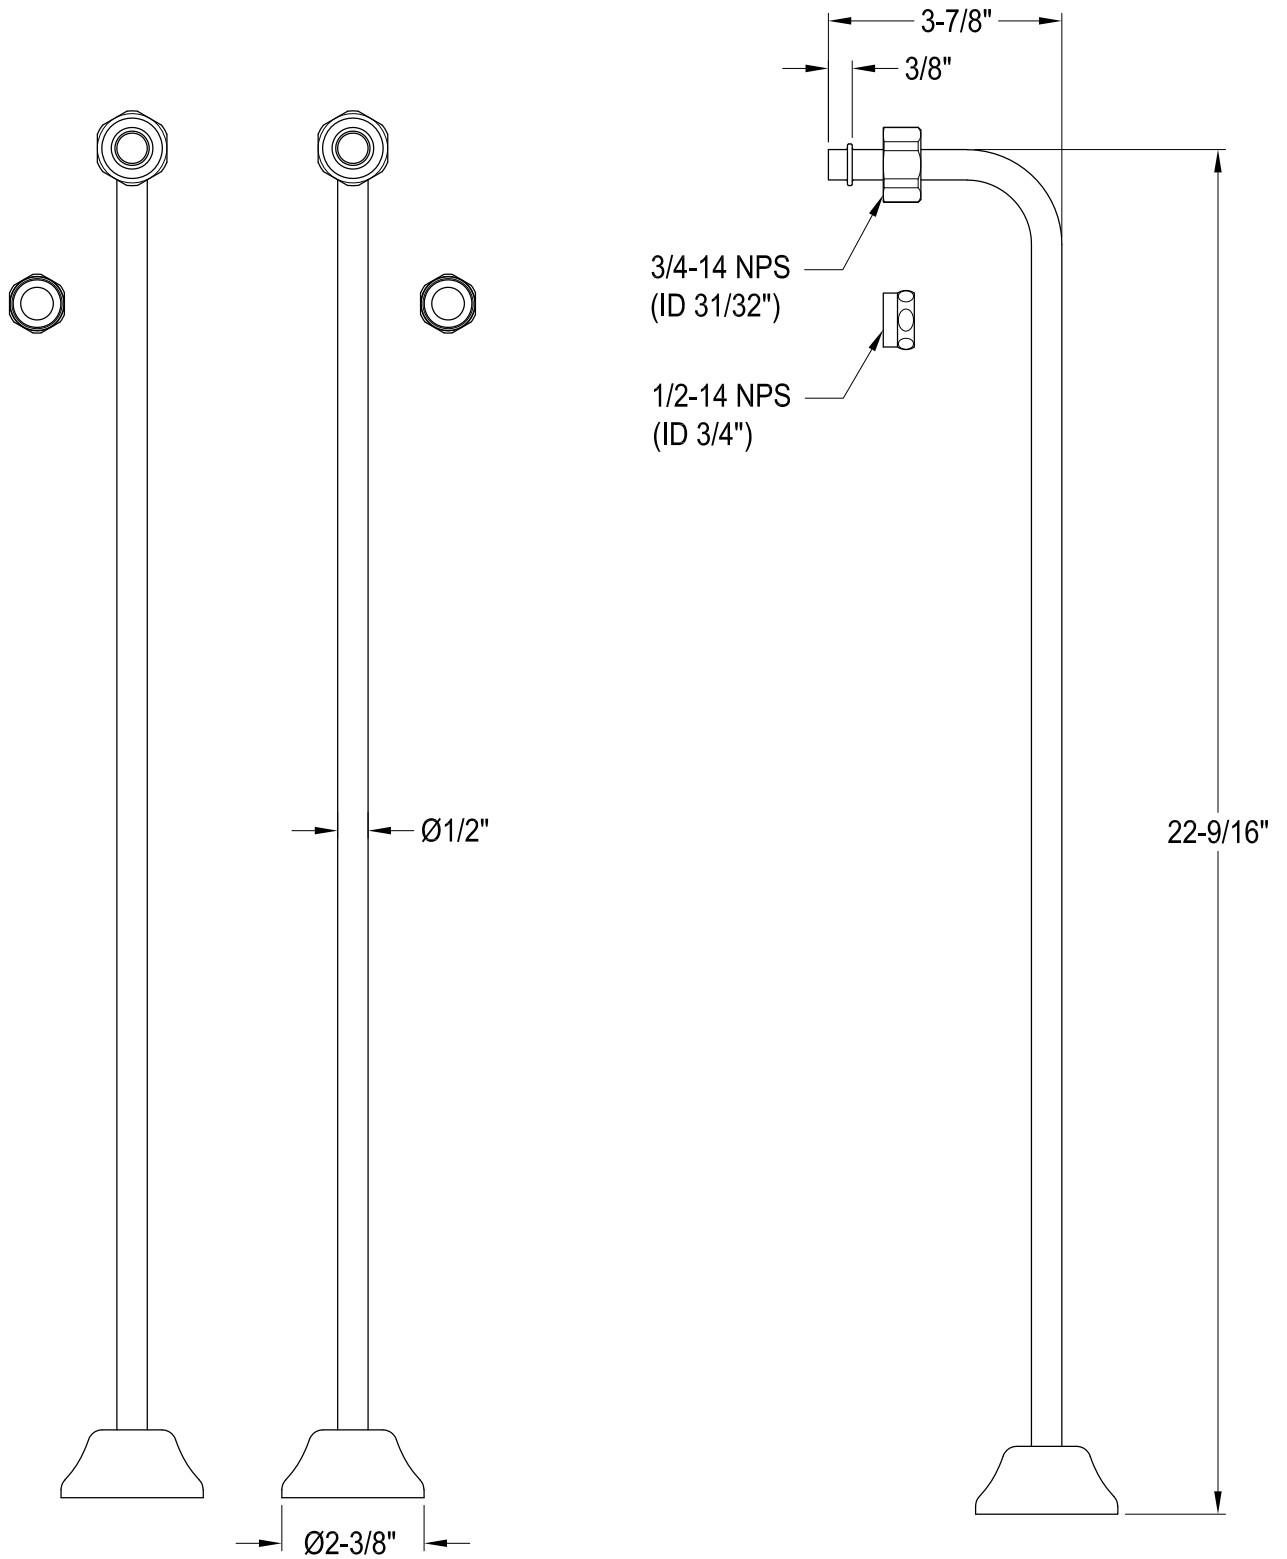

# CCK4140,1,2,5,8PL

Shower Combo

# CCK4140,1,2,5,8PL

Wall Mount Tub Filler with Hand Shower

# CCK4140,1,2,5,8PL

Single Offset Bath Supply

# CCK4140,1,2,5,8PL

Clawfoot Tub Waste & Overflow Drain, 20 Gauge