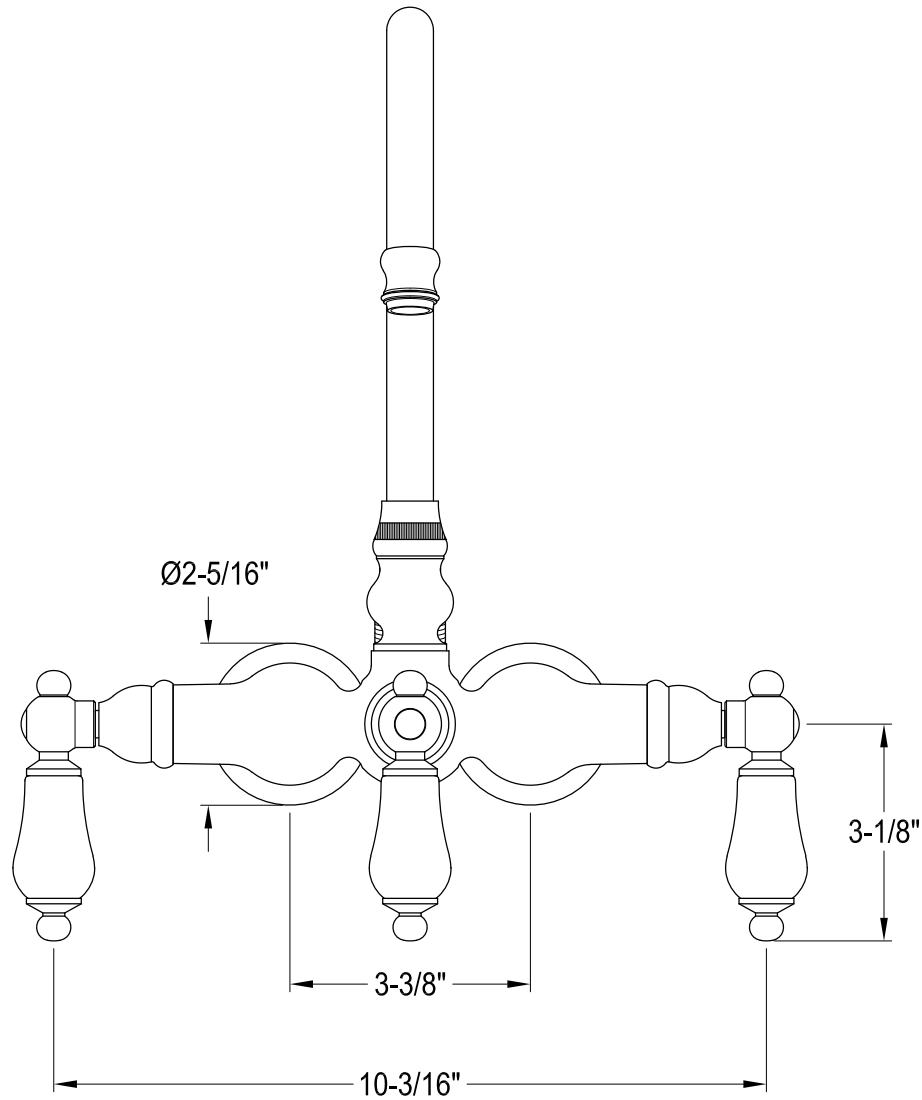

# CCK4140,1,2,5,8PL

Shower Combo

# CCK4140,1,2,5,8PL

Wall Mount Tub Filler with Hand Shower

# CCK4140,1,2,5,8PL

Single Offset Bath Supply

# CCK4140,1,2,5,8PL

Clawfoot Tub Waste & Overflow Drain, 20 Gauge