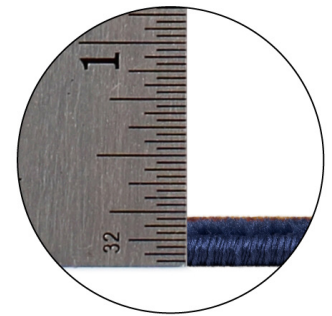

Blithe Indoor/Outdoor Runner Rug 2' x 8'

Multicolor

0.2" Thick

SPECIFICATIONS

MATERIAL:	Polypropylene	CONSTRUCTION:	Machine Made
BACKING MATERIAL:	Polypropylene	CONSTRUCTION TECHNIQUE:	Power Loom
INDOOR/OUTDOOR:	Indoor/Outdoor Use	REMOVABLE BACKING:	No
SHAPE:	Runner	NON-SLIP BACKING:	No
COLOR:	Multicolor	WATER RESISTANT:	Yes
ASSEMBLED DIMENSIONS:	0.2" H x 2' W x 8' L	SAFE FOR HEATED FLOORS:	No
ASSEMBLED WEIGHT:	3.94 lbs.	FLAME RETARDANT:	No
PILE HEIGHT:	0.2"	ANTI-MICROBIAL:	No
PILE HEIGHT VARIATION:	Yes		
RUG FRINGE OR TASSLE:	No		
MACHINE WASHABLE:	No		
RUG PAD RECOMMENDED:	Yes		