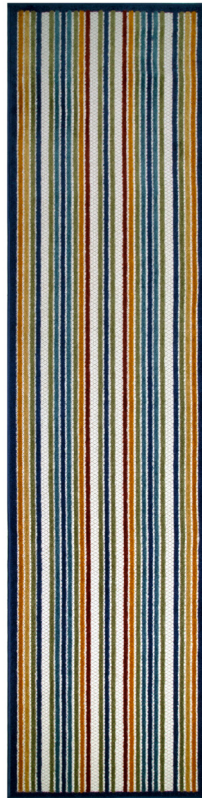

Blithe Indoor/Outdoor Runner Rug 2' x 8'

Multicolor

0.2" Thick

SPECIFICATIONS

MATERIAL:	Polypropylene	CONSTRUCTION:	Machine Made
BACKING MATERIAL:	Polypropylene	CONSTRUCTION TECHNIQUE:	Power Loom
INDOOR/OUTDOOR:	Indoor/Outdoor Use	REMOVABLE BACKING:	No
SHAPE:	Runner	NON-SLIP BACKING:	No
COLOR:	Multicolor	WATER RESISTANT:	Yes
ASSEMBLED DIMENSIONS:	0.2" H x 2' W x 8' L	SAFE FOR HEATED FLOORS:	No
ASSEMBLED WEIGHT:	3.94 lbs.	FLAME RETARDANT:	No
PILE HEIGHT:	0.2"	ANTI-MICROBIAL:	No
PILE HEIGHT VARIATION:	Yes		
RUG FRINGE OR TASSLE:	No		
MACHINE WASHABLE:	No		
RUG PAD RECOMMENDED:	Yes		