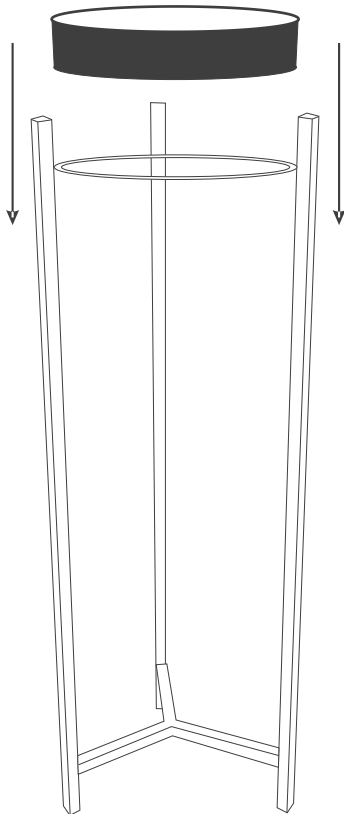

## Aguilar Glass Drink Table

1Pc GLASS TOP

1Pc METAL STAND

### STEP 1

Place Glass top on the metal stand as shown considering PVC sticker "THIS SIDE UP". Remove this sticker after assembly

**READY TO USE**