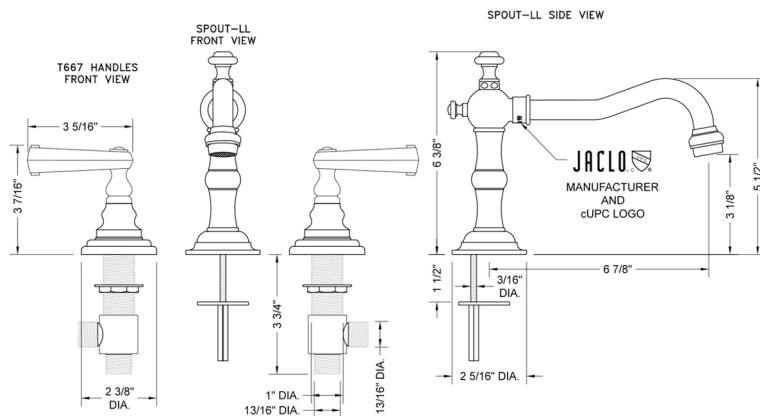

Roaring 20's Faucet with Ribbon Lever Handles

Model #: 7830-T667-

FEATURES:

- All brass 8" - 12" widespread faucet includes brass pop-up drain with overflow
- 1/4 turn ceramic valves
- Swivel Spout
- Available Flow Rates: 1.5, 1.2 & 0.5 GPM. Additional flow rate (aerator) options available. Contact JACLO.
- 6 7/8" spout reach center to center
- Spout Hole Size Min-Max: 1" - 2"
- Valve Hole Size Min-Max: 1 1/8" - 1 5/8"
- Both standard metal & porcelain buttons/caps are included with the T678 & T692 handle options
- For additional drain options refer to the lavatory drain section or visit jaclo.com

AVAILABLE FINISHES:

Polished Chrome (PCH)	Satin Chrome (SC)	Bronze Umber (BU)
Satin Nickel (SN)	Pewter (PEW)	Caramel Bronze (CB)
Polished Nickel (PN)	Antique Brass (AB)	Antique Copper (ACU)
Oil-Rubbed Bronze (ORB)	Polished Brass (PB)	Polished Copper (PCU)
Vintage Bronze (VB)	Satin Brass (SB)	Matte Black (MBK)
Satin Gold (SG)	Polished Gold (PG)	Black Nickel (BKN)
White (WH)	Unlacquered Brass (ULB)	Satin Cooper (SCU)
Almond (ALD)	Amber (AMB)	Azure Blue (AZB)
Coral (COR)	Mint Green (GRN)	Stone Grey (GRY)
Lilac (LAC)	Light Blue (LBL)	Limon (LIM)
Plum (PLM)	Pink (PNK)	Red (RED)
Graphite (GPH)	Aged Unlacquered Brass (AUB)	

SPECIFICATION DRAWING:

AVAILABLE HANDLES:

COMPLIANCES:

Complies with: ASME A112.18.1-2012/CSA B125.1-12