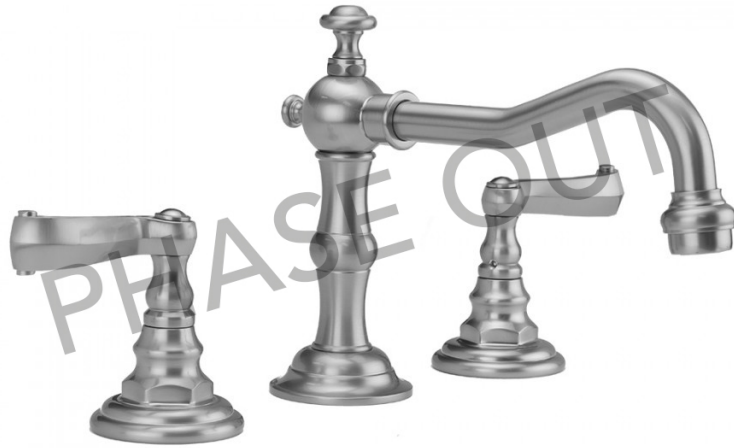

## Roaring 20's Faucet with Ribbon Lever Handles

Model #: 7830-T667-

### FEATURES:

- All brass 8" - 12" widespread faucet includes brass pop-up drain with overflow
- 1/4 turn ceramic valves
- Swivel Spout
- Available Flow Rates: 1.5, 1.2 & 0.5 GPM. Additional flow rate (aerator) options available. Contact JACLO.
- 6 7/8" spout reach center to center
- Spout Hole Size Min-Max: 1" - 2"
- Valve Hole Size Min-Max: 1 1/8" - 1 5/8"
- Both standard metal & porcelain buttons/caps are included with the T678 & T692 handle options
- For additional drain options refer to the lavatory drain section or visit [jaclo.com](http://jaclo.com)