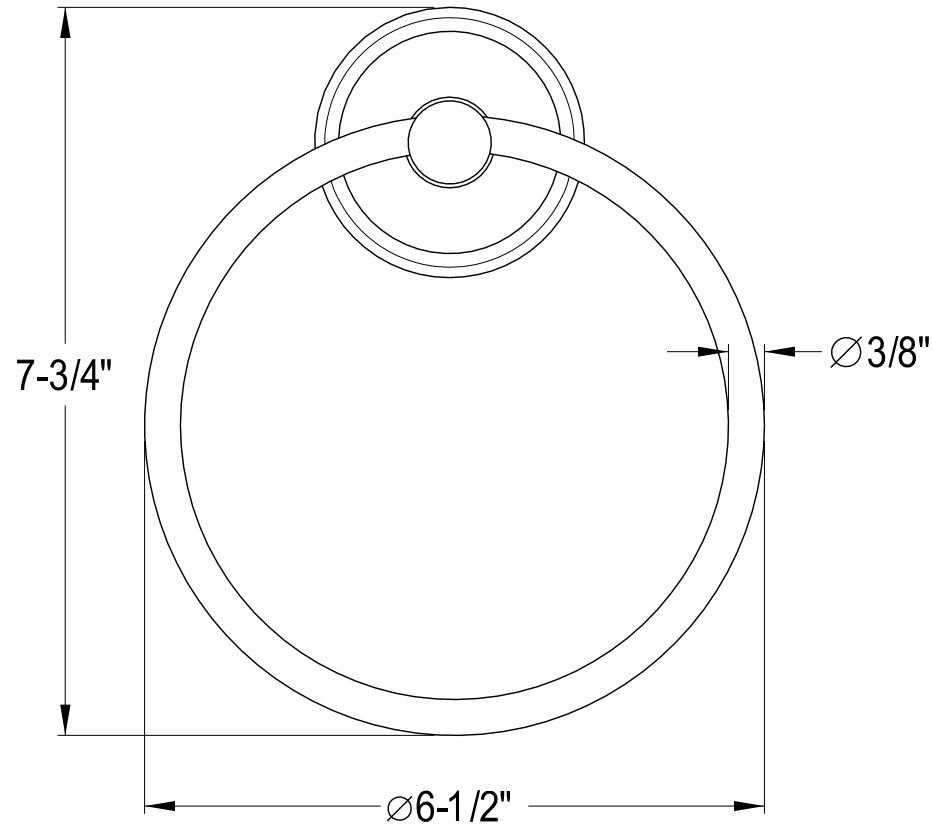

BA3963C, PB, ORB, SN, PN, AB

24" Dual Towel Bar

BA3964C,PB,ORB,SN,PN,AB

Towel Ring

BA3968C, PB, AB, ORB, PN, SN

Toilet Paper Holder