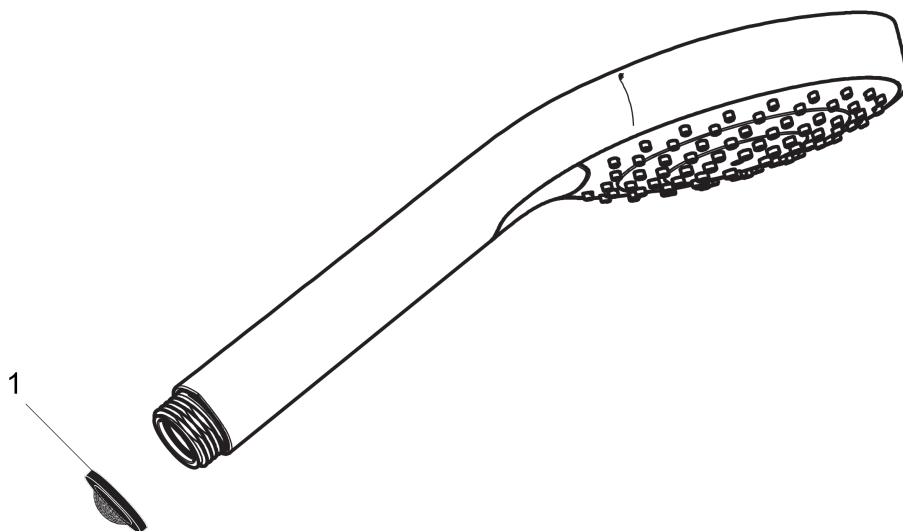

Croma Select S
Handshower 110 Vario-Jet, 2.5 GPM
 Finishes : **white/chrome** Part no. : **26803401**

Description

Features

- Select button for comfortable alternation of spray modes
- 79 no-clog spray channels
- Spray modes: Vario-Jet (spray zones of variable intensity)
- Flow: 2.5 GPM (9.5 L/Min)
- Easy-to-clean white spray face

Item details

List Price \$ 135.00

Technology

Compliance

Product image

Scale drawing

Croma Select S
Handshower 110 Vario-Jet, 2.5 GPM
Finishes : **white/chrome** Part no. : **26803401**

Exploded drawing

Year of production: >10/16

Croma Select S
Handshower 110 Vario-Jet, 2.5 GPM
 Finishes : **white/chrome** Part no. : **26803401**

Spare parts list

Year of production: >**10/16**

Pos.	Description	Part no.	Price	PU
1	filter packing	94246000	-	1