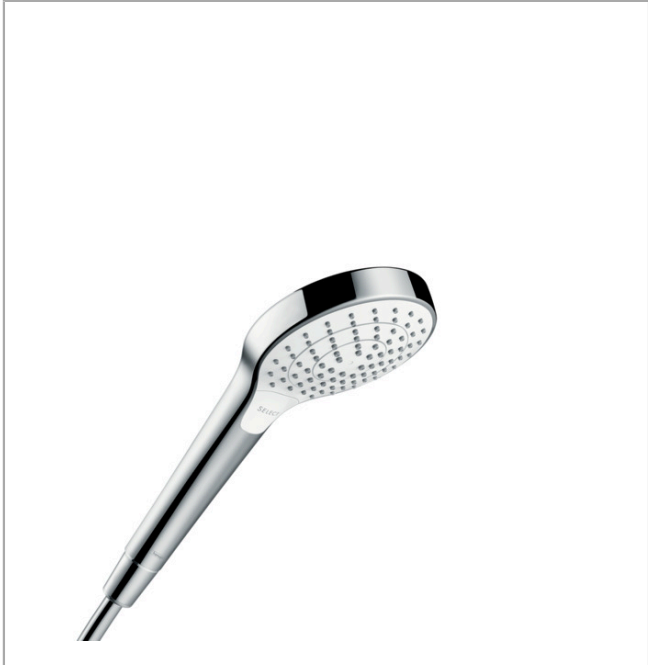

Croma Select S
Handshower 110 Vario-Jet, 2.5 GPM
 Finishes : **white/chrome** Part no. : **26803401**

Description

Features

- Select button for comfortable alternation of spray modes
- 79 no-clog spray channels
- Spray modes: Vario-Jet (spray zones of variable intensity)
- Flow: 2.5 GPM (9.5 L/Min)
- Easy-to-clean white spray face

Item details

List Price \$ 135.00

Technology

Compliance

Product image

Scale drawing

Croma Select S
Handshower 110 Vario-Jet, 2.5 GPM
Finishes : **white/chrome** Part no. : **26803401**

Exploded drawing

Year of production: >10/16

Croma Select S
Handshower 110 Vario-Jet, 2.5 GPM
 Finishes : **white/chrome** Part no. : **26803401**

Spare parts list

Year of production: >**10/16**

Pos.	Description	Part no.	Price	PU
1	filter packing	94246000	-	1