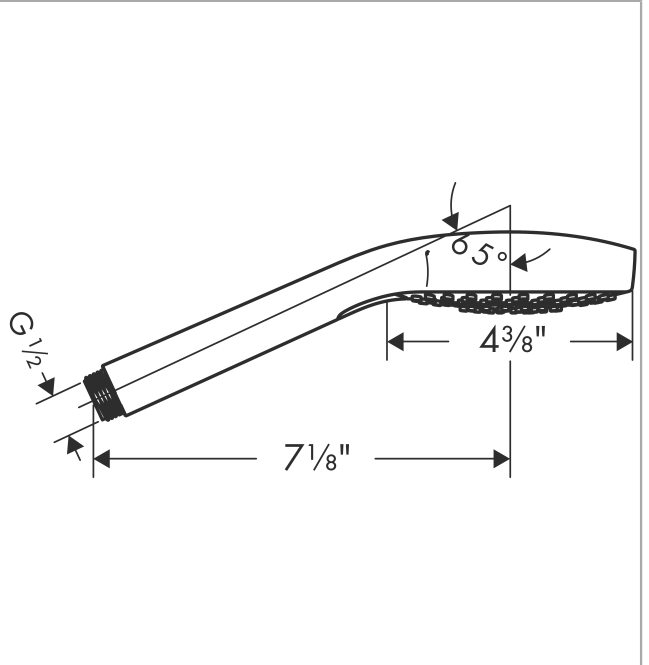

Croma Select S
Handshower 110 Vario-Jet, 2.5 GPM
 Finishes : **white/chrome** Part no. : **26803401**

Description

Features

- Select button for comfortable alternation of spray modes
- 79 no-clog spray channels
- Spray modes: Vario-Jet (spray zones of variable intensity)
- Flow: 2.5 GPM (9.5 L/Min)
- Easy-to-clean white spray face

Item details

List Price \$ 135.00

Technology

Compliance

Product image

Scale drawing

Croma Select S
Handshower 110 Vario-Jet, 2.5 GPM
Finishes : **white/chrome** Part no. : **26803401**

Exploded drawing

Year of production: >10/16

Croma Select S
Handshower 110 Vario-Jet, 2.5 GPM
 Finishes : **white/chrome** Part no. : **26803401**

Spare parts list

Year of production: >**10/16**

Pos.	Description	Part no.	Price	PU
1	filter packing	94246000	-	1