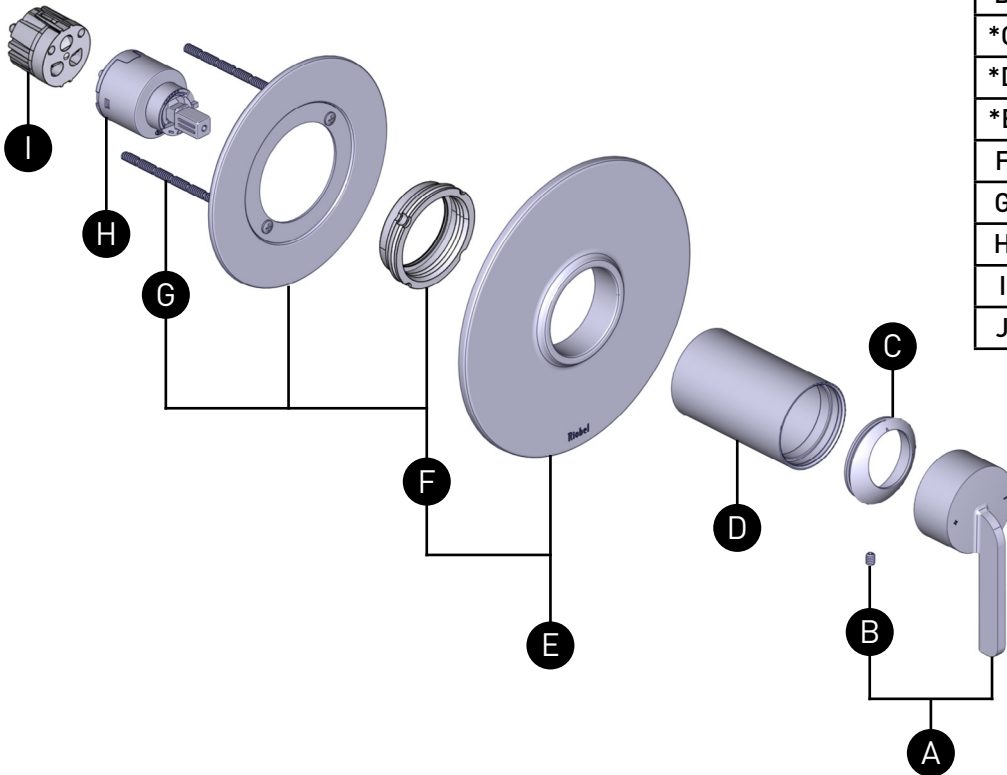

ORDER BY PART NUMBER

## ILLUSTRATED PARTS

### TAU51

AUTHENTICA

Type P (pressure balance) complete valve

ID	Kit Number	Finish
*A	218992	See below
B	157-060	N/A
*C	052-210	See below
*D	053-009	See below
*E	219000	See below
F	5948	N/A
G	392-208 (x2)	N/A
H	401-016	N/A
I	405-010	N/A
J	505-025	N/A