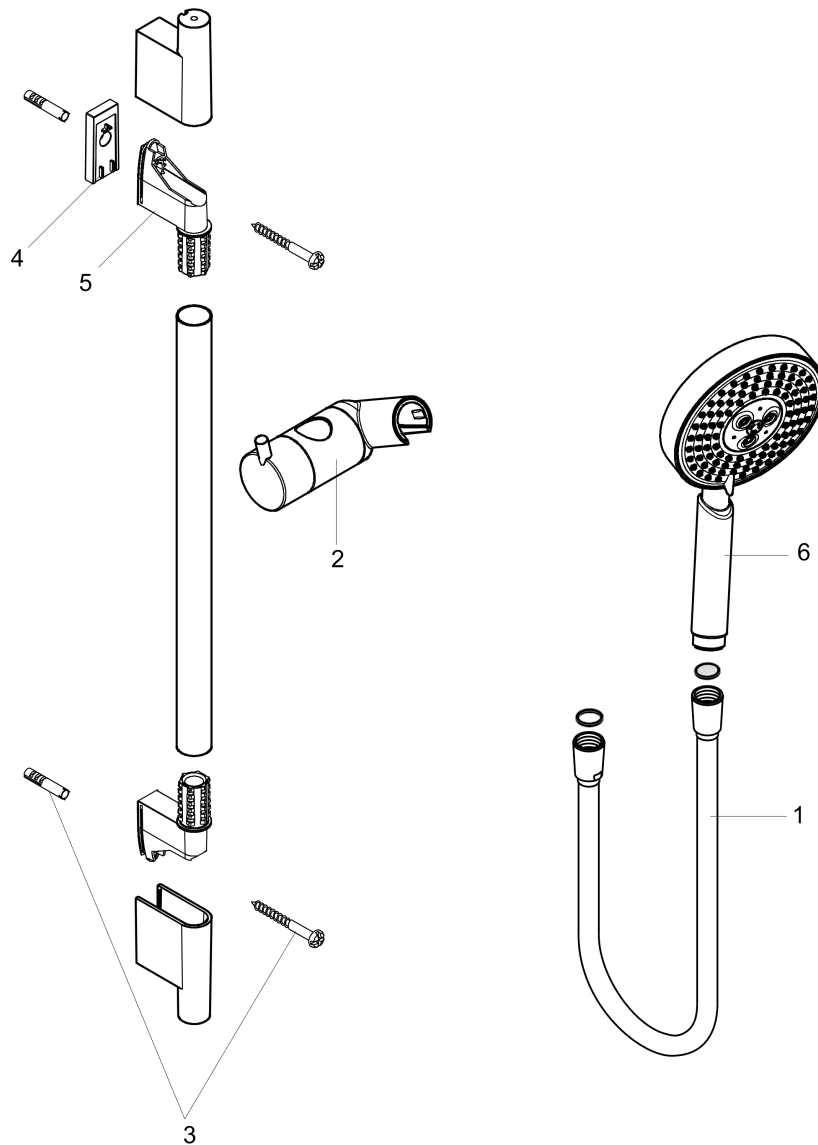

Raindance S

Wallbar Set 120 3-Jet 24", 2.5 GPM

Finishes : **chrome** Part no. : **04266000**

Description

Features

- Consists of: Handshower, Wallbar, Handshower hose, Slider
- Spray modes: RainAir, Whirl, BalanceAir
- Angle-adjustable holder pivots left and right, slides easily and locks in place
- Flow: 2.5 GPM (9.5 L/Min)

Item details

List Price \$ 432.00

Technology

Compliance

Product image

Scale drawing

Raindance S

Wallbar Set 120 3-Jet 24", 2.5 GPM

Finishes : **chrome** Part no. : **04266000**

Exploded drawing

Year of production: >01/09

Raindance S

Wallbar Set 120 3-Jet 24", 2.5 GPM

Finishes : **chrome** Part no. : **04266000**

Spare parts list

Year of production: >01/09

Pos.	Description	Part no.	Price	PU
1	shower hose 1,60 m	28276003	-	1
2	support, assy	97651000	-	1
3	mounting set	96179000	-	1
4	tile-matching-disk	97450000	-	1
5	wall support	96275000	-	1
6	handshower	28514001	-	1
7	washer	88651000	-	1