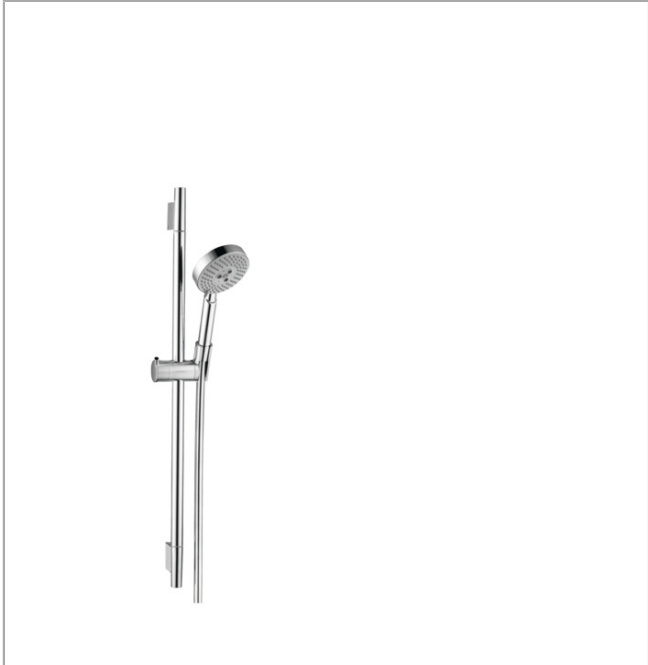

Raindance S

Wallbar Set 120 3-Jet 24", 2.5 GPM

Finishes : **chrome** Part no. : **04266000**

Description

Features

- Consists of: Handshower, Wallbar, Handshower hose, Slider
- Spray modes: RainAir, Whirl, BalanceAir
- Angle-adjustable holder pivots left and right, slides easily and locks in place
- Flow: 2.5 GPM (9.5 L/Min)

Item details

List Price \$ 432.00

Technology

Compliance

Product image

Scale drawing

Raindance S

Wallbar Set 120 3-Jet 24", 2.5 GPM

Finishes : **chrome** Part no. : **04266000**

Exploded drawing

Year of production: >01/09

Raindance S

Wallbar Set 120 3-Jet 24", 2.5 GPM

Finishes : **chrome** Part no. : **04266000**

Spare parts list

Year of production: >01/09

Pos.	Description	Part no.	Price	PU
1	shower hose 1,60 m	28276003	-	1
2	support, assy	97651000	-	1
3	mounting set	96179000	-	1
4	tile-matching-disk	97450000	-	1
5	wall support	96275000	-	1
6	handshower	28514001	-	1
7	washer	88651000	-	1