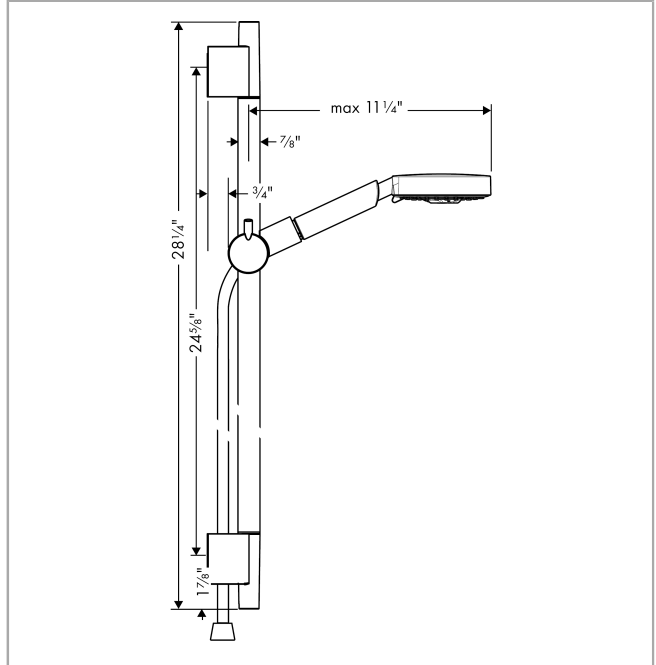

Raindance S

Wallbar Set 120 3-Jet 24", 2.5 GPM

Finishes : **chrome** Part no. : **04266000**

Description

Features

- Consists of: Handshower, Wallbar, Handshower hose, Slider
- Spray modes: RainAir, Whirl, BalanceAir
- Angle-adjustable holder pivots left and right, slides easily and locks in place
- Flow: 2.5 GPM (9.5 L/Min)

Item details

List Price \$ 432.00

Technology

Compliance

Product image

Scale drawing

Raindance S

Wallbar Set 120 3-Jet 24", 2.5 GPM

Finishes : **chrome** Part no. : **04266000**

Exploded drawing

Year of production: >01/09

Raindance S

Wallbar Set 120 3-Jet 24", 2.5 GPM

Finishes : **chrome** Part no. : **04266000**

Spare parts list

Year of production: >01/09

Pos.	Description	Part no.	Price	PU
1	shower hose 1,60 m	28276003	-	1
2	support, assy	97651000	-	1
3	mounting set	96179000	-	1
4	tile-matching-disk	97450000	-	1
5	wall support	96275000	-	1
6	handshower	28514001	-	1
7	washer	88651000	-	1