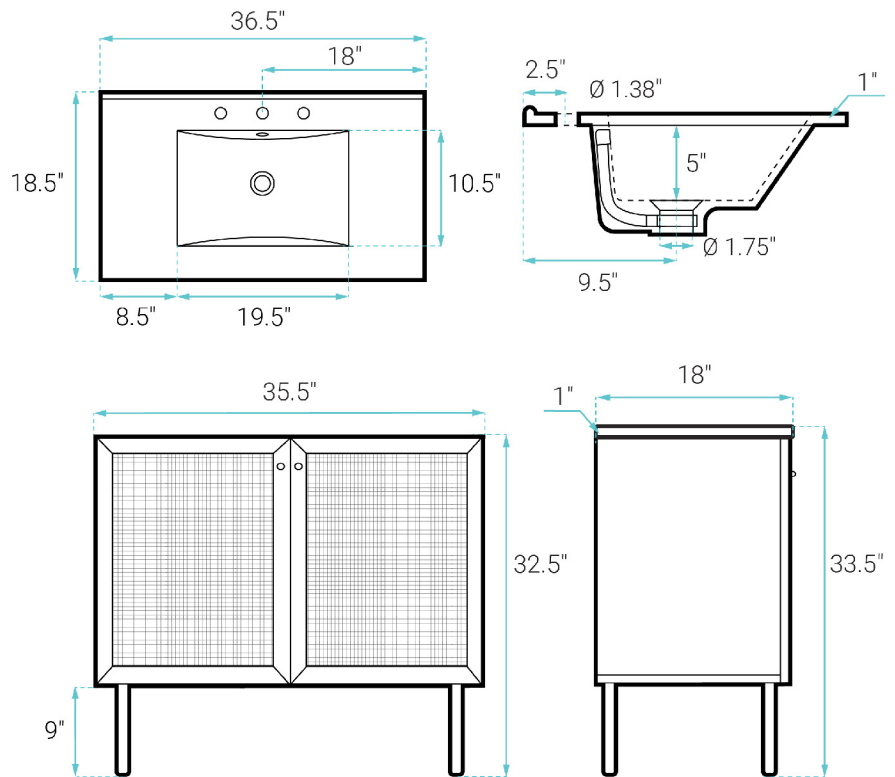

Classé

Swiss Madison®
well made forever

Freestanding Vanity SM-BV663NO-3

FEATURES:

- Sleek, freestanding design
- Glazed ceramic, single sink
- Standard 1.75" drain hole
- Standard 1.38" faucet hole
- Chrome-finish overflow
- Wooden legs

INSTALLATION:

Freestanding, assembly required

COLORS & FINISHES:

- Oak: SM-BV663
- Black: SM-BV663B
- Dark Walnut: SM-BV663WN
- Natural Oak: SM-BV663NO
- White Oak: SM-BV663W

SPECIFICATIONS:

N.W: 62 lb.

W: 36.5" x D: 18.5" x H: 33.5"

Inner Sink: D: 10.5" x W: 19.5" x H: 5"

INCLUDED PARTS:

- Freestanding Vanity: SM-BV663NO-C
- Vanity Top Sink: SM-VT336-3
- Leg: SM-BVP07NO
- Cabinet Hardware: SM-BVP09

REQUIRED PARTS:

- Sink Drain*
- Drain Trap*
- Faucet*
- Water Supply Lines