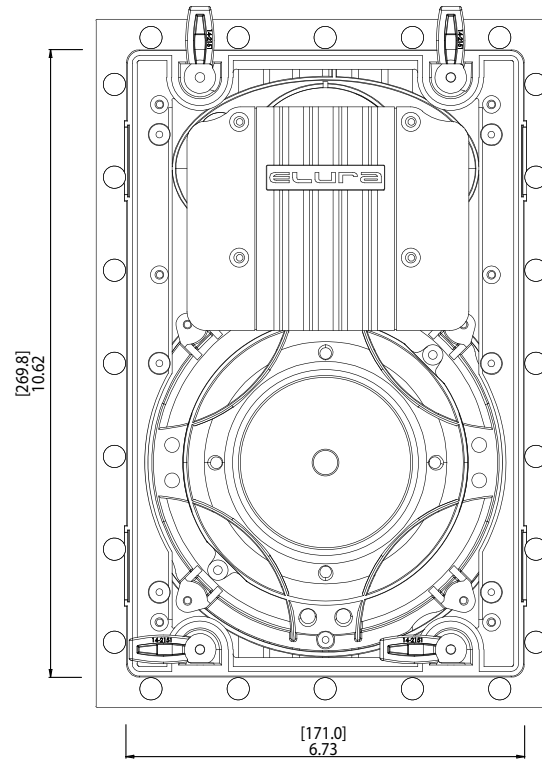

# S6.5IW

## S6.5IW

Speaker Type: In-wall, Zero Bezel

Tweeter: 1" XL Chambered Silk Dome, Pivoting

Impedance: 8 ohms

Sensitivity: 91dB

Finish Dimensions: 7.87" (200mm), 11.76" (299mm), 3.43" (87mm)

Cutout Dimension: 6.89" (175mm), 10.83" (275mm)