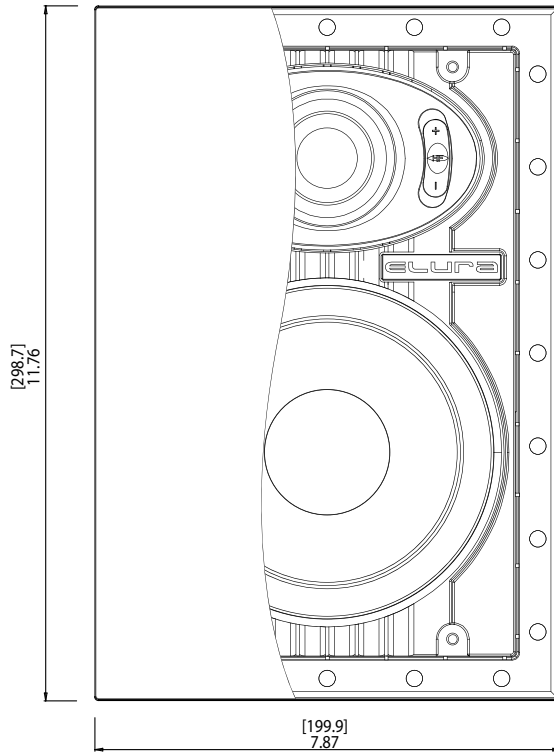

# S6.5IW

## S6.5IW

Speaker Type: In-wall, Zero Bezel

Tweeter: 1" XL Chambered Silk Dome, Pivoting

Impedance: 8 ohms

Sensitivity: 91dB

Finish Dimensions: 7.87" (200mm), 11.76" (299mm), 3.43" (87mm)

Cutout Dimension: 6.89" (175mm), 10.83" (275mm)