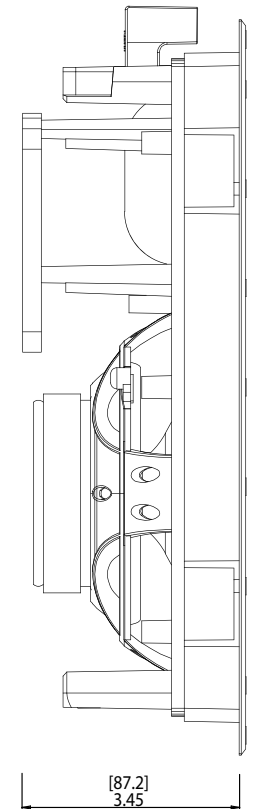

# S6.5IW

## S6.5IW

Speaker Type: In-wall, Zero Bezel

Tweeter: 1" XL Chambered Silk Dome, Pivoting

Impedance: 8 ohms

Sensitivity: 91dB

Finish Dimensions: 7.87" (200mm), 11.76" (299mm), 3.43" (87mm)

Cutout Dimension: 6.89" (175mm), 10.83" (275mm)