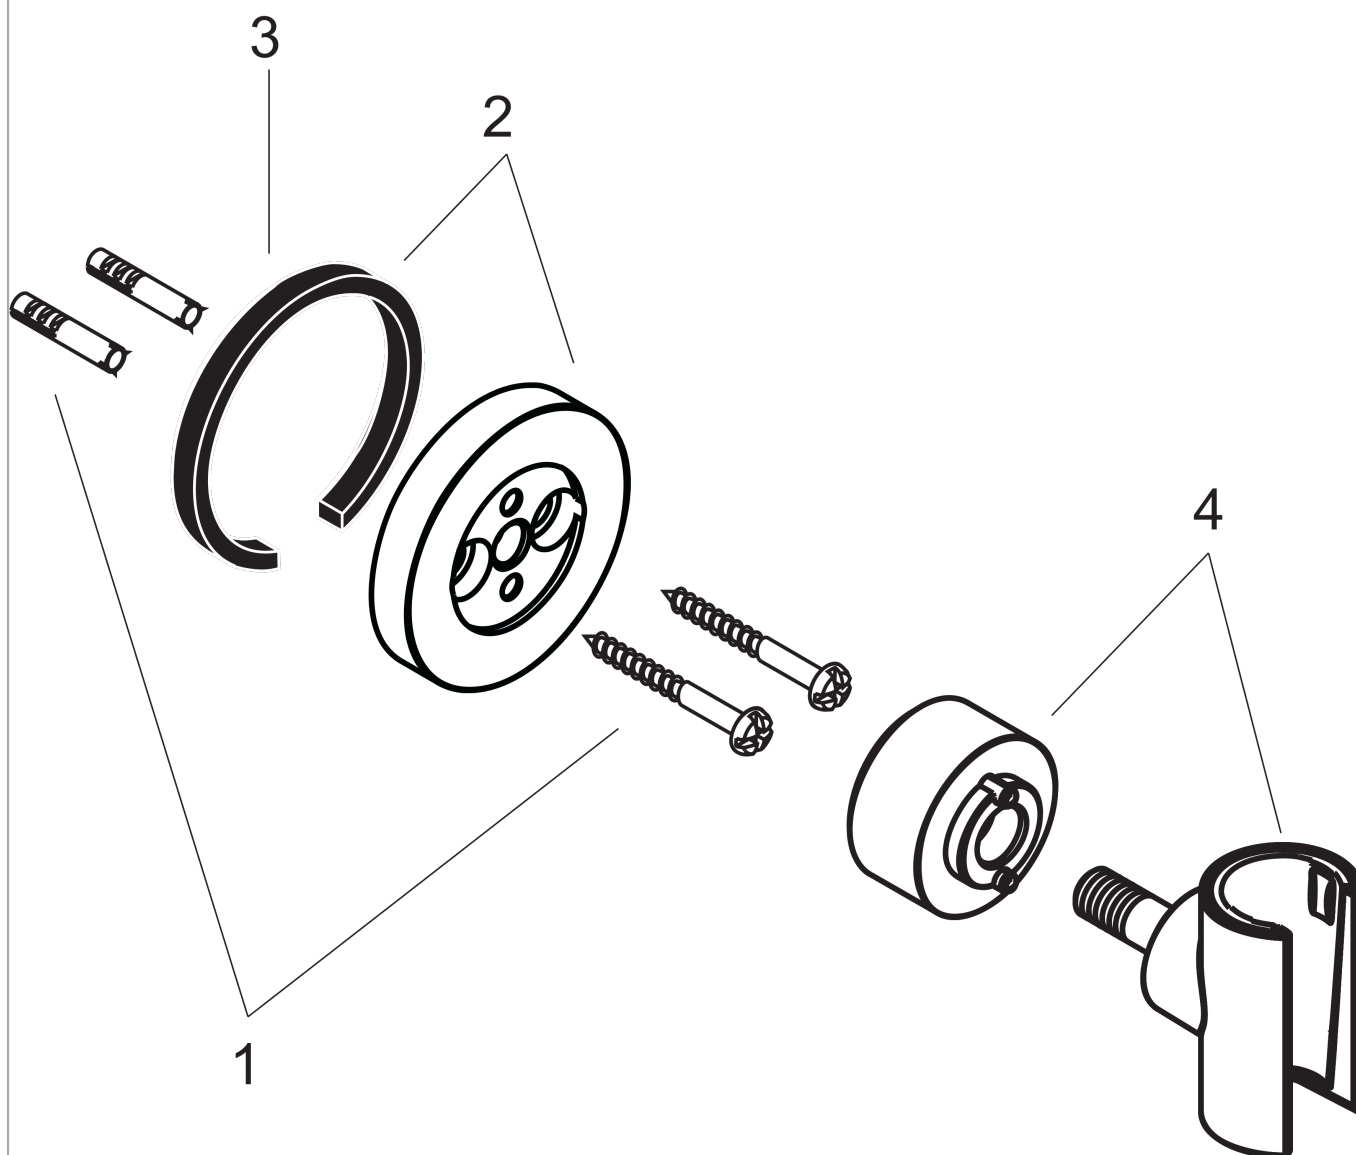

## Scale drawing

**AXOR Citterio**  
**Handshower Holder**  
Finishes : **chrome**    Part no. : **39525000**

## Exploded drawing

Year of production: >07/05

**AXOR Citterio**  
**Handshower Holder**  
 Finishes : **chrome**    Part no. : **39525000**

## Spare parts list

Year of production: >07/05

Pos.	Description	Part no.	PC	PU
1	mounting set	40916000	0	1
2	escutcheon	97716000	0	1
3	seal	97530000	0	1
4	shower holder, assy	97705000	0	1