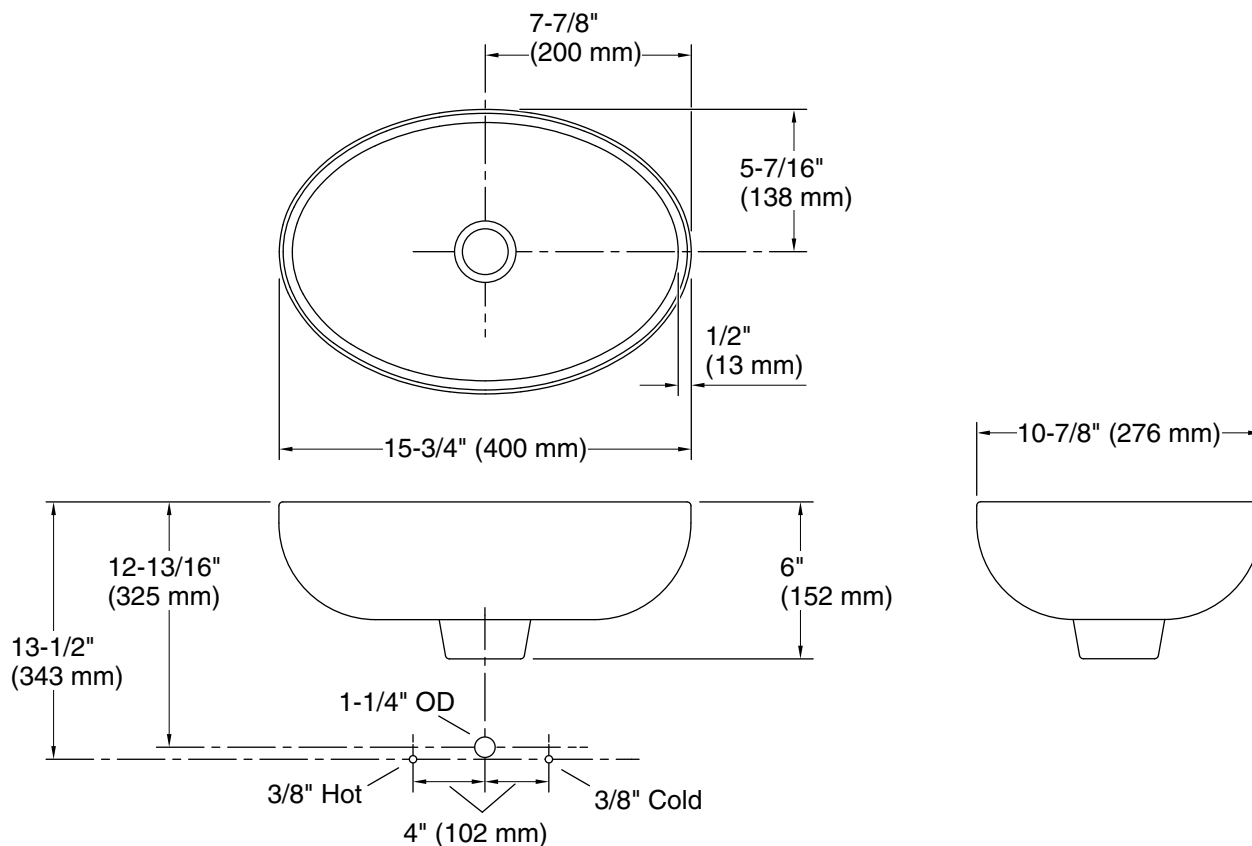

KALLISTA®

Obidos by KALLISTA Decorative Vessel P72061-00

Features

- Constructed of cast bronze
- 15-3/4" (400 mm) total width
- 10-7/8" (276 mm) total length
- 4-1/2" (114 mm) depth
- Recommended pairing with KALLISTA wall-mounted or vessel-height single control faucets

Recommended Products/Accessories

P21223-LV Wall-Mount Sink Faucet, Lever Handles
P31424-00 Towel Bar, 18"
P30800-00 Cabinet knob

Codes/Standards

None Applicable

KALLISTA® Five-Year Limited Warranty

See website for detailed warranty information.

Available Colors/Finishes

Color tiles intended for reference only.

Color	Code	Description
	TBR	Traditional Bronze
	WHB	White Satin Bronze

Technical Information

All product dimensions are nominal.

Basin configuration: Single Bowl

Bowl area (Basin #1):
 Length: 14-3/4" (375 mm)
 Width: 10-1/8" (257 mm)
 Bowl depth: 4" (102 mm)
 Water depth: 4" (102 mm)

Notes

Install this product according to the installation instructions.