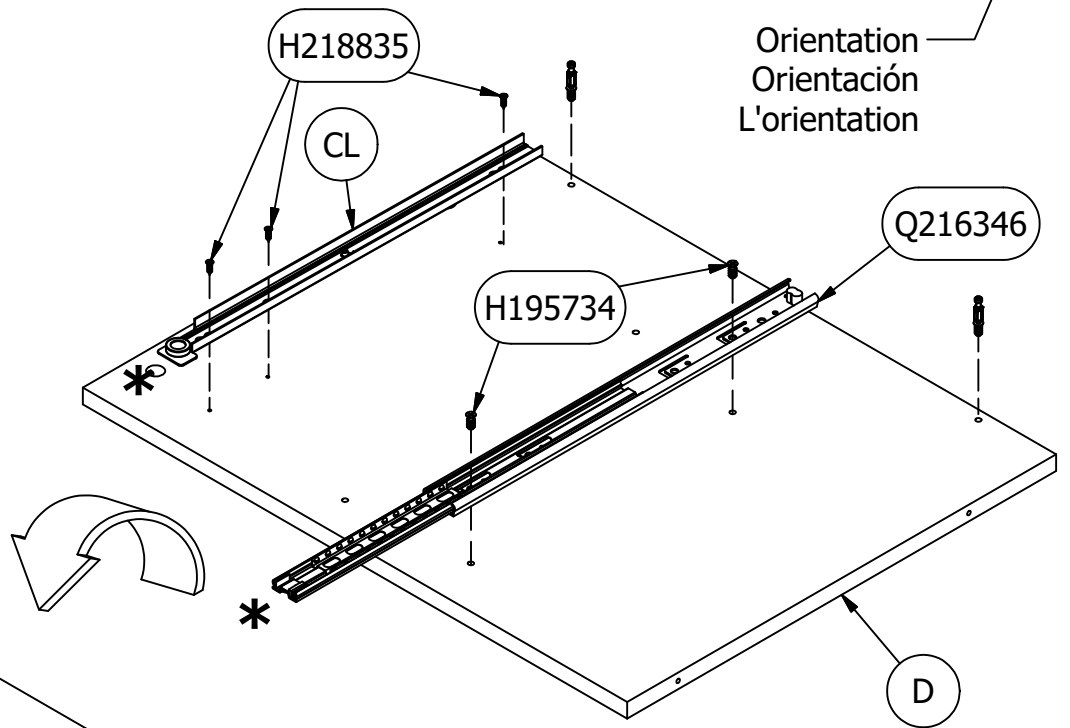

# Prepare Panel

A186366I

Scan QR Code to Watch Video on:

How to Separate and Install Drawer Slides

H72988 [ 5 ]  
KD Bolt

H195734 [ 2 ]  
M6.3 X 13MM

H218835 [ 3 ]  
(Black) #8 x .5"

Orientation  
Orientación  
L'orientation