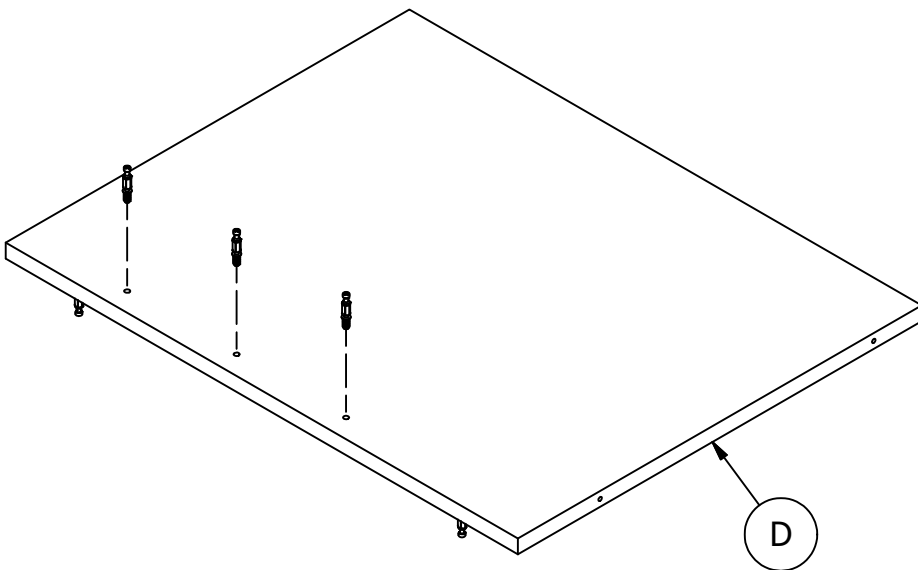

# Prepare Panel

A186366I

Scan QR Code to Watch Video on:

How to Separate and Install Drawer Slides

H72988 [ 5 ]  
KD Bolt

H195734 [ 2 ]  
M6.3 X 13MM

H218835 [ 3 ]  
(Black) #8 x .5"

Orientation  
Orientación  
L'orientation