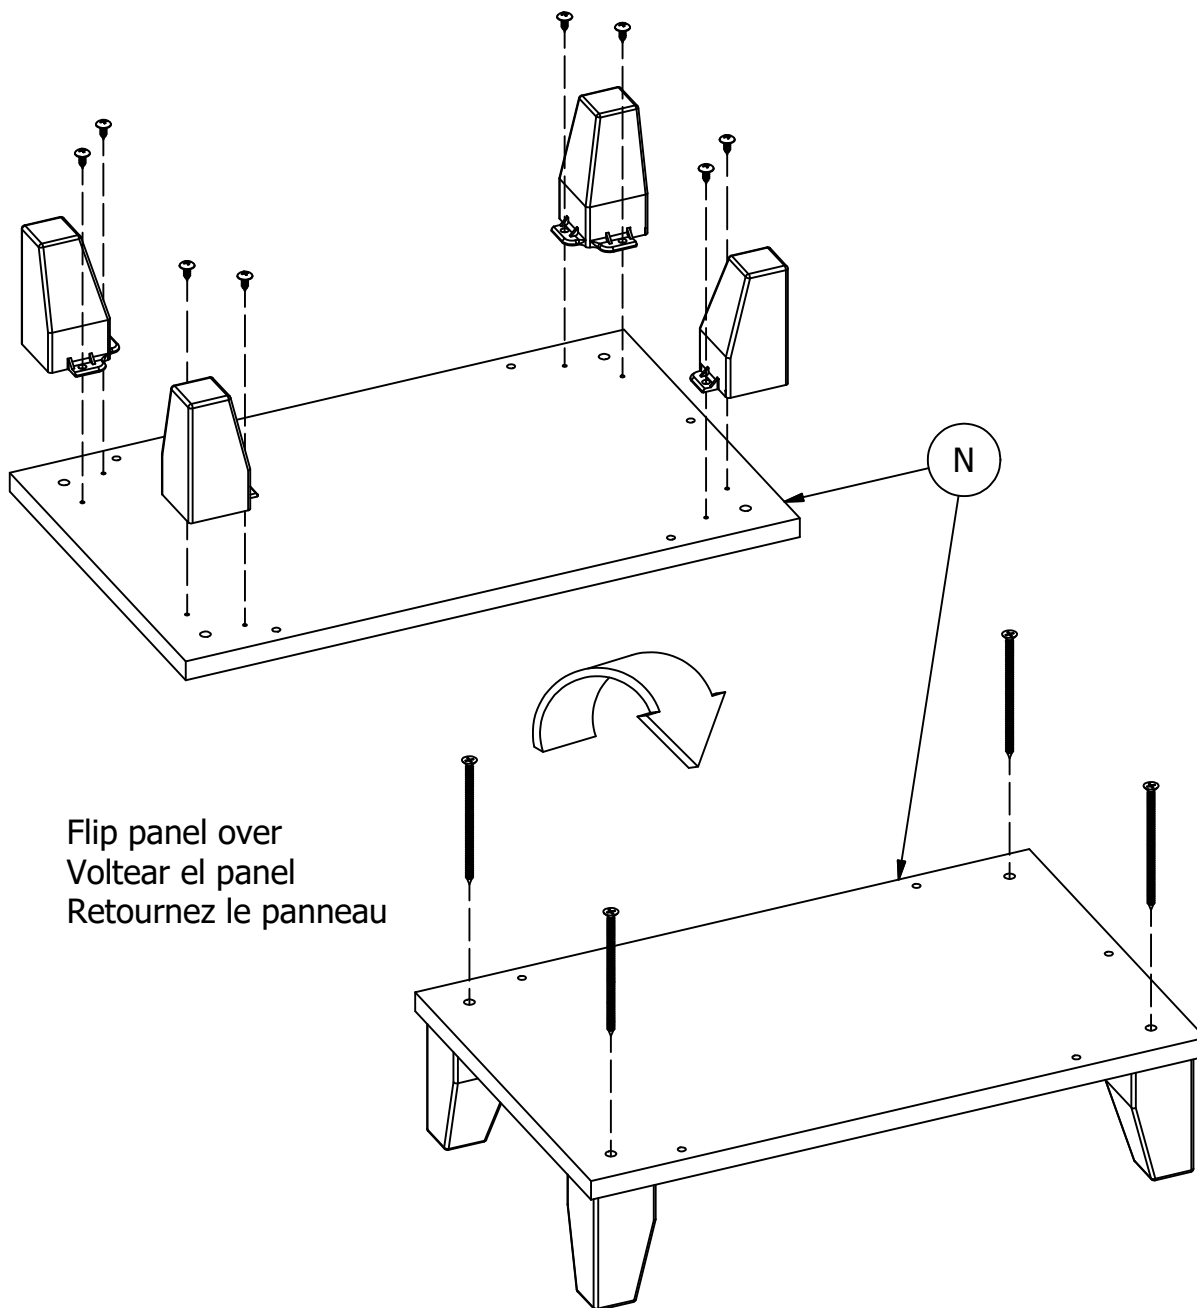

Have an assembly question or need a replacement part? Just call
1-800-950-4782, we are here to help.