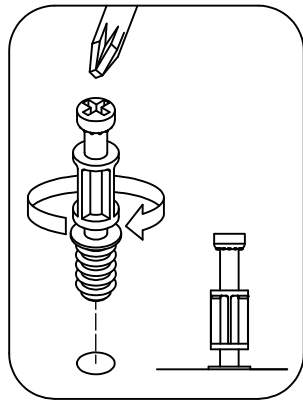

# Prepare Panel

A186366I

Scan QR Code to Watch Video on:

How to Separate and Install Drawer Slides

H72988 [ 5 ]  
KD Bolt

H195734 [ 2 ]  
M6.3 X 13MM

H218835 [ 3 ]  
(Black) #8 x .5"

Orientation  
Orientación  
L'orientation