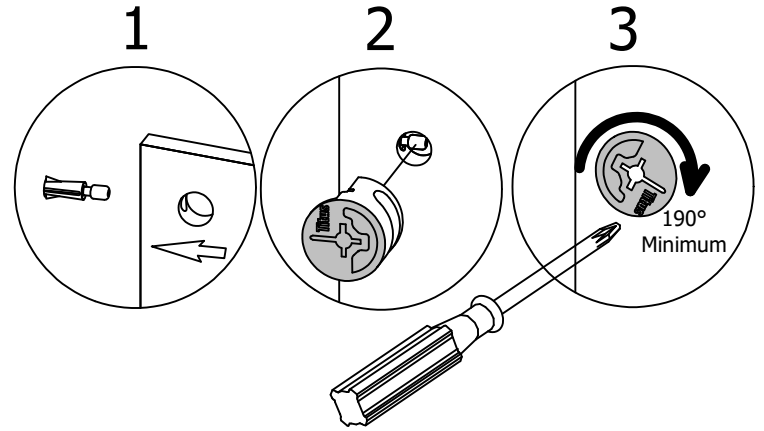

Scan QR Code to Watch Video on:

How to Tighten KD Cams

H181468US

[ 4 ]

Orientation  
Orientación  
L'orientation

Have an assembly question or need a replacement part? Just call **1-800-950-4782**, we are here to help.