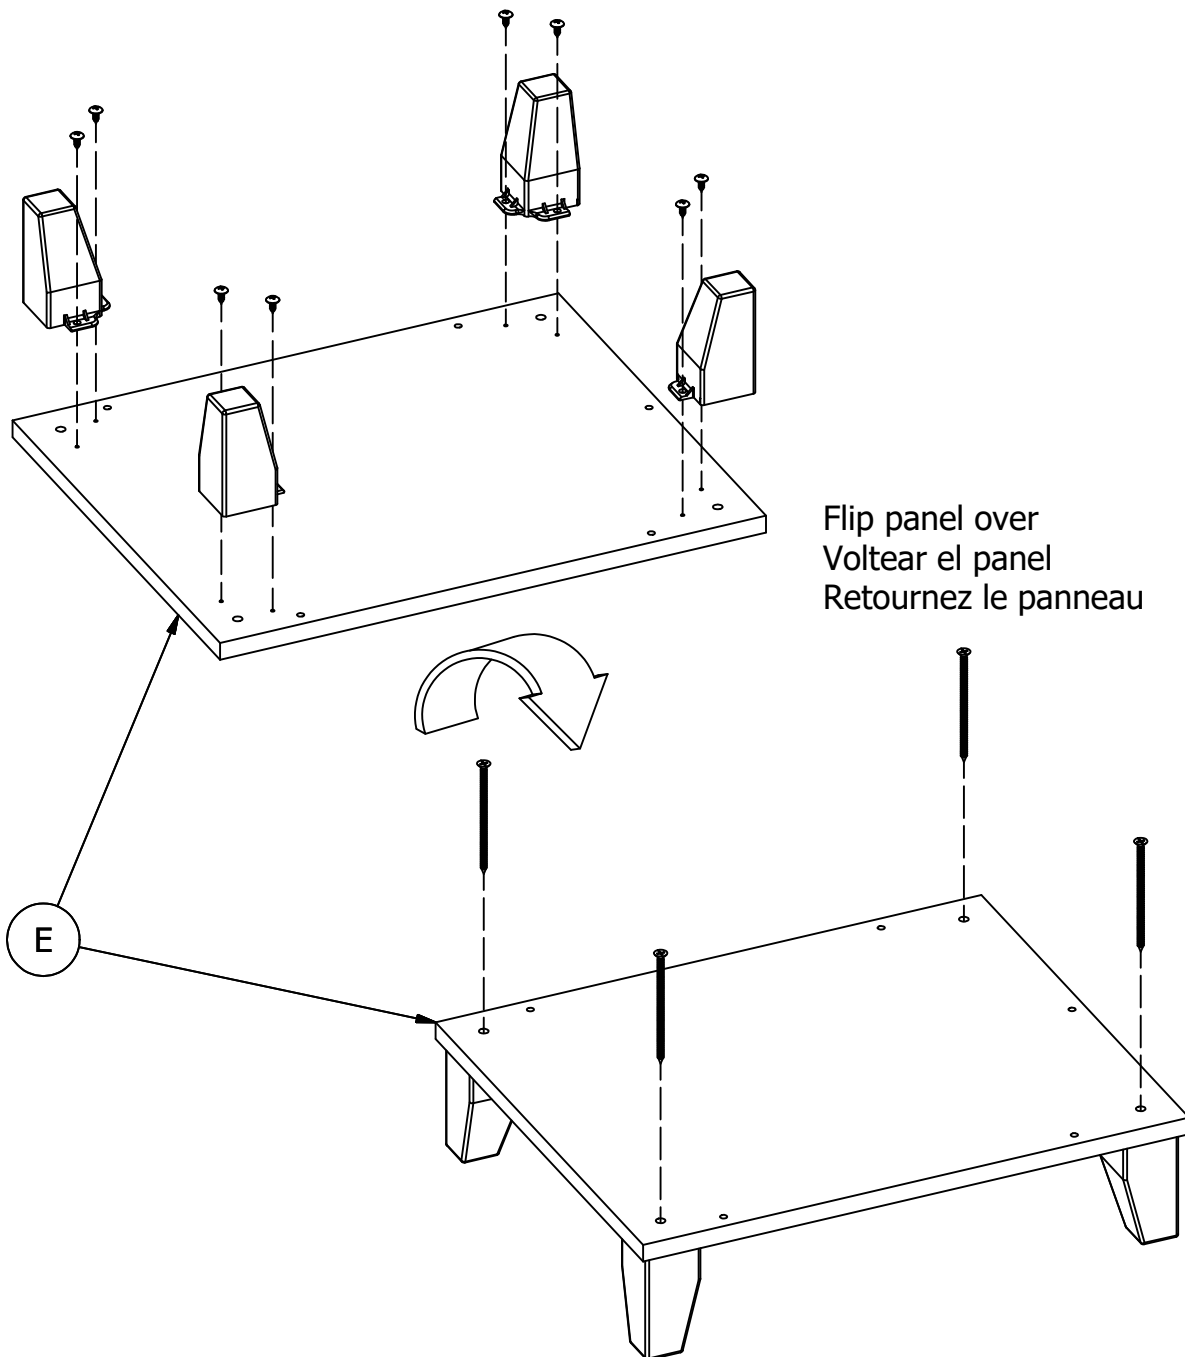

H143460 [4]
#12 x 4"

[4]
Foot

H35251 [8]
#10 x 1/2"

Have an assembly question or need a replacement part? Just call
1-800-950-4782, we are here to help.