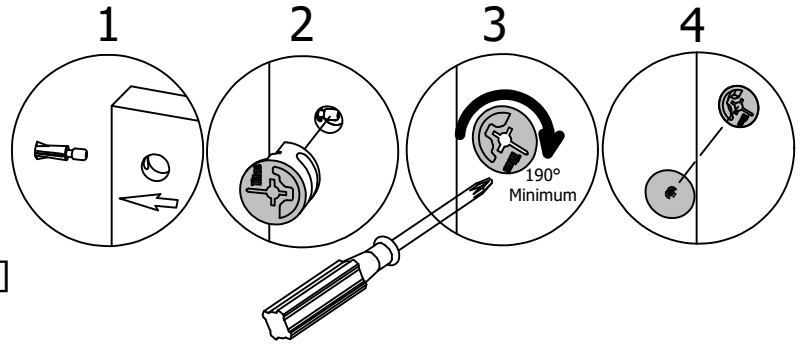

Have an assembly question or need a replacement part? Just call **1-800-950-4782**, we are here to help.