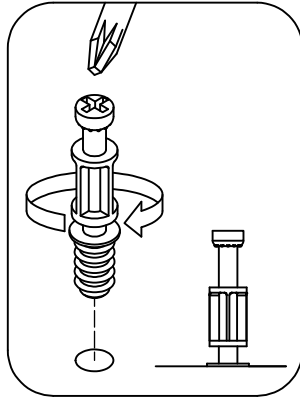

## Prepare Panel

A186366I

Scan QR Code to Watch Video on:

How to Separate and Install Drawer Slides

H218835 [ 3 ]  
(Black) #8 x .5"

H195734 [ 2 ]  
M6.3 X 13MM

H72988 [ 2 ]  
KD Bolt

Have an assembly question or need a replacement part? Just call **1-800-950-4782**, we are here to help.