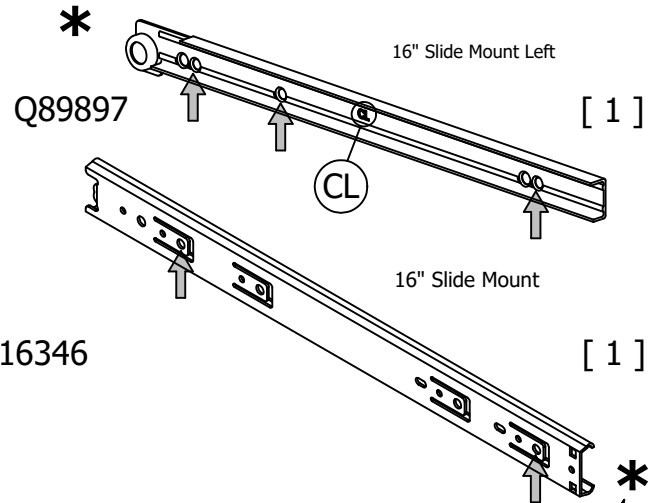

# Prepare Panel

A186366I

Scan QR Code to Watch Video on:

How to Separate and Install Drawer Slides

H72988 [ 5 ]  
KD Bolt

H195734 [ 2 ]  
M6.3 X 13MM

H218835 [ 3 ]  
(Black) #8 x .5"

Orientation  
Orientación  
L'orientation