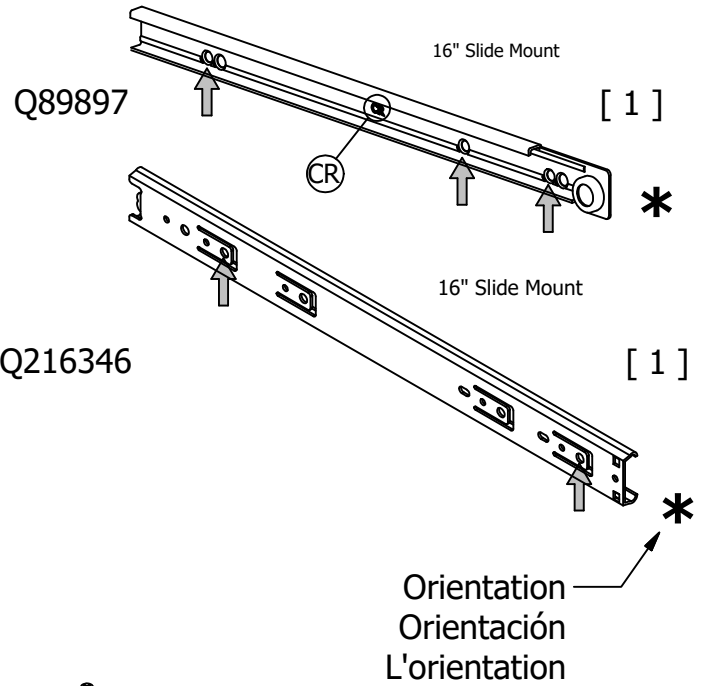

## Prepare Panel

A186366I

Scan QR Code to Watch Video on:

How to Separate and Install Drawer Slides

H218835 [ 3 ]  
(Black) #8 x .5"

H195734 [ 2 ]  
M6.3 X 13MM

H72988 [ 2 ]  
KD Bolt

Have an assembly question or need a replacement part? Just call **1-800-950-4782**, we are here to help.