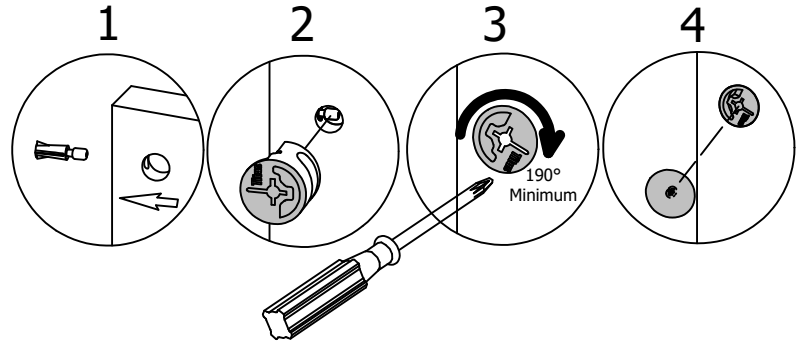

STEP 23

Assemble Panels

A186366I

Scan QR Code to Watch Video on:

H181468US

[3]

[3]

Have an assembly question or need a replacement part? Just call **1-800-950-4782**, we are here to help.