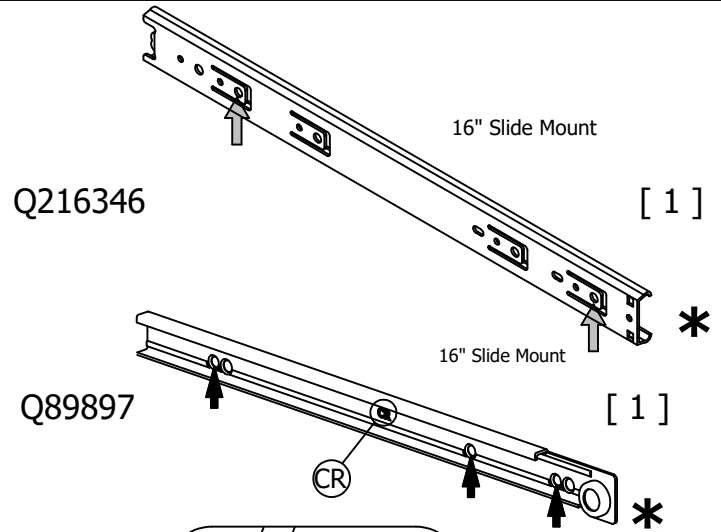

## Prepare Panel

A186366I

Scan QR Code to Watch Video on:

How to Separate and Install Drawer Slides

H218835 [ 3 ]  
(Black) #8 x .5"

H195734 [ 2 ]  
M6.3 X 13MM

H72988 [ 5 ]  
KD Bolt

Have an assembly question or need a replacement part? Just call **1-800-950-4782**, we are here to help.