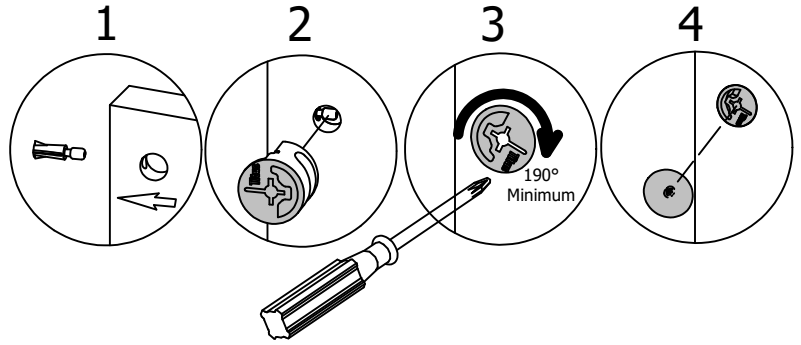

# Assemble Panels

A186366I

Scan QR Code to Watch Video on:

How to Tighten KD Cams

Team Lift

H181468US

[ 9 ]

[ 9 ]