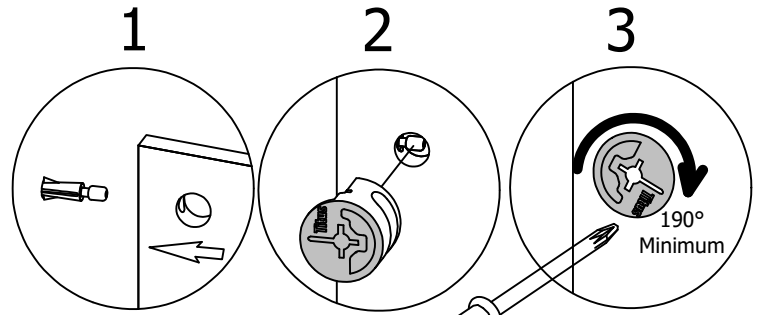

# Assemble Panels

A186366I

Scan QR Code to Watch Video on:

How to Tighten KD Cams

H181468US

[ 4 ]

Orientation  
Orientación  
L'orientation

Have an assembly question or need a replacement part? Just call **1-800-950-4782**, we are here to help.