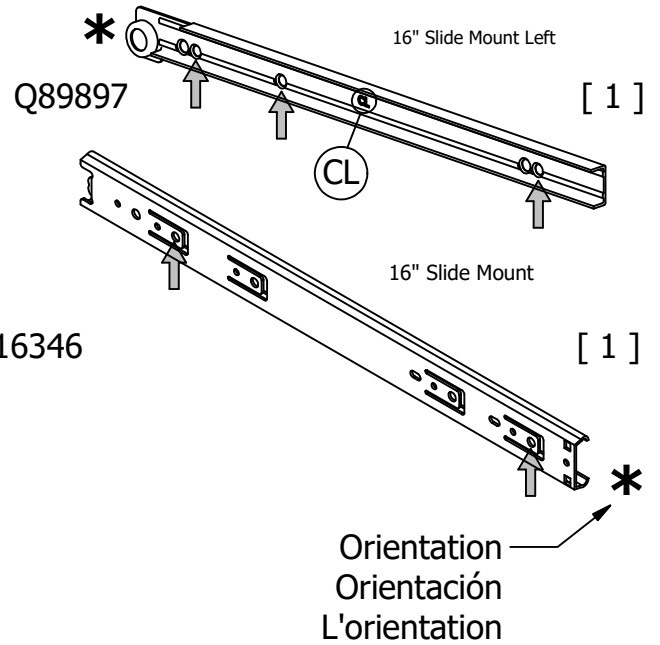

# Prepare Panel

A186366I

Scan QR Code to Watch Video on:

How to Separate and Install Drawer Slides

H72988  [ 2 ]  
KD Bolt

H218835  [ 3 ]  
(Black) #8 x .5"

H195734  [ 2 ]  
M6.3 X 13MM

Have an assembly question or need a replacement part? Just call **1-800-950-4782**, we are here to help.