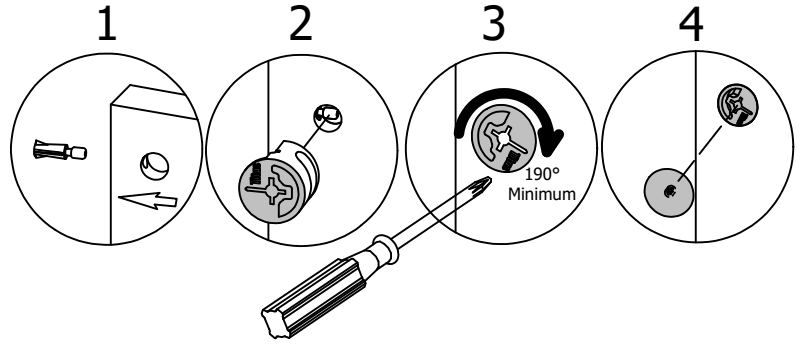

STEP 43

Assemble Panels

A186366I

Scan QR Code to Watch Video on:

How to Tighten KD Cams

H181468US

KD Cam3000

[9]

Cover Cap

[5]

Team Lift

Have an assembly question or need a replacement part? Just call **1-800-950-4782**, we are here to help.