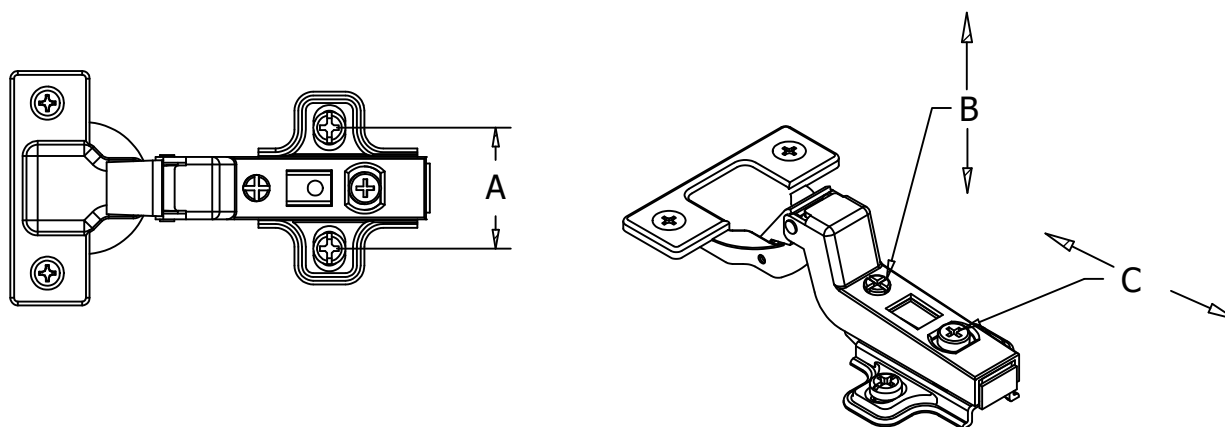

Scan QR Code to Watch Video on:

How to Adjust Door Hinges

OR  
O  
OU

Have an assembly question or need a replacement part? Just call **1-800-950-4782**, we are here to help.

Door Adjustment  
Ajustement des portes  
Ajuste de la puerta