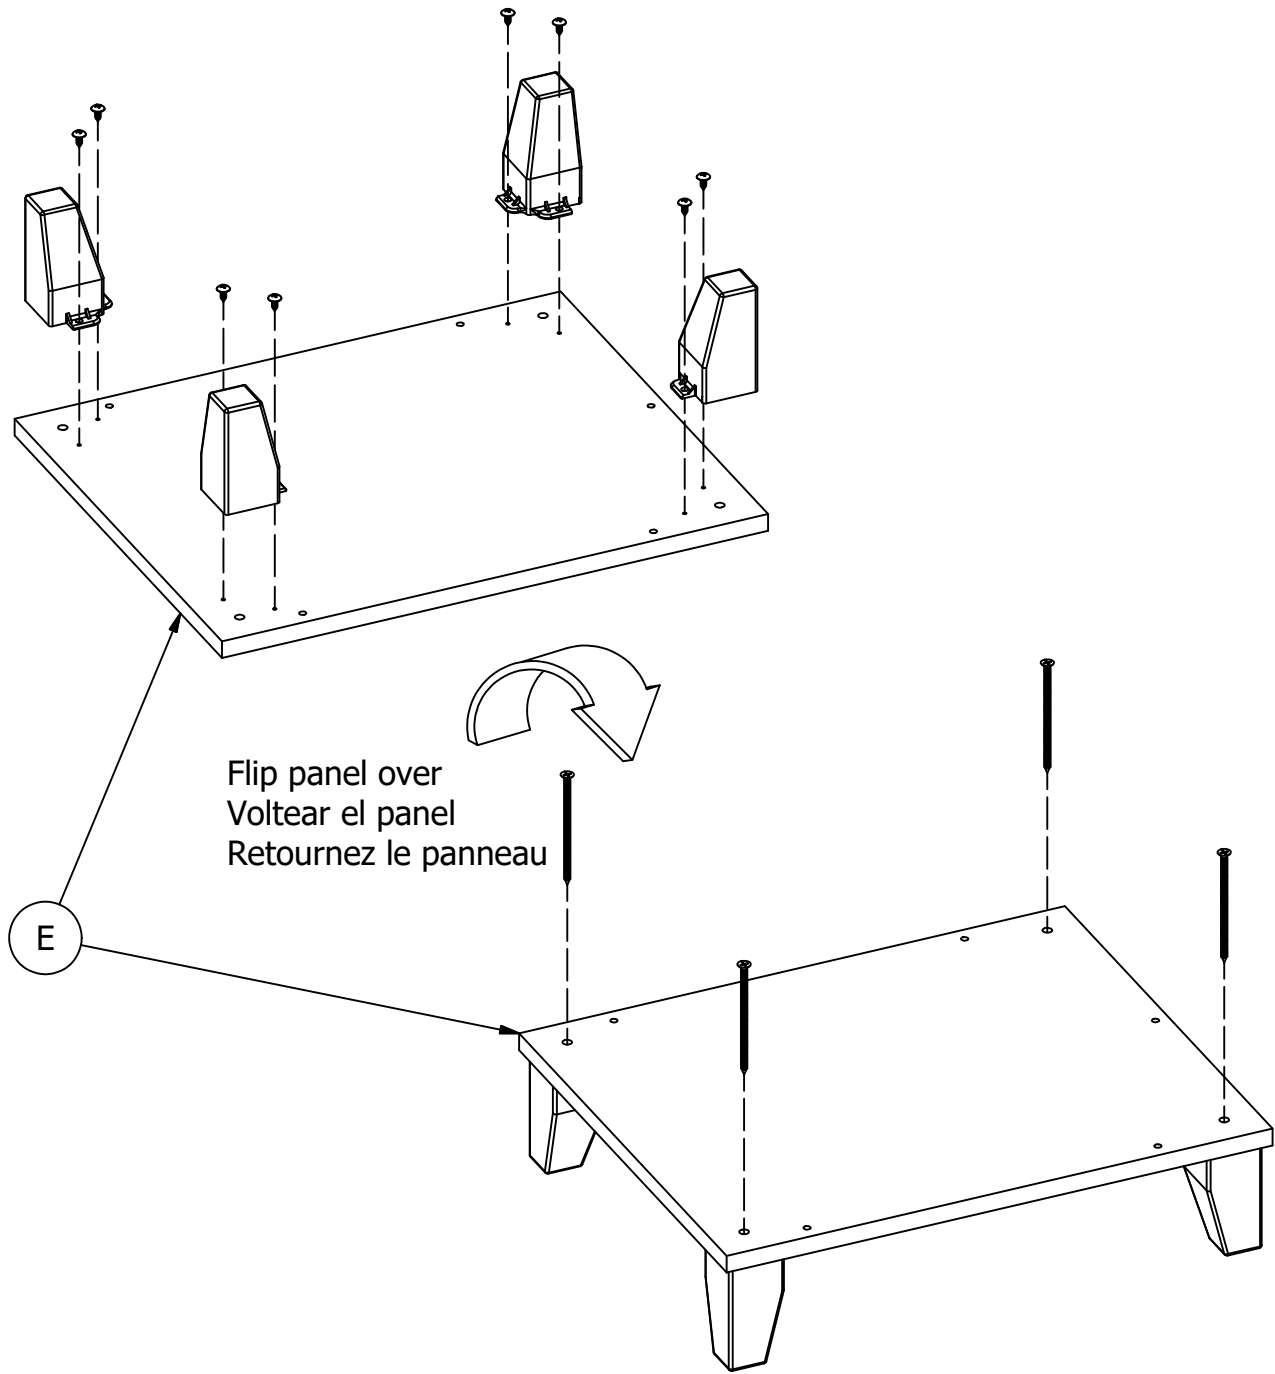

H143460 [4]
#12 x 4"

[4]
Foot

H35251 [8]
#10 x 1/2"

Have an assembly question or need a replacement part? Just call
1-800-950-4782, we are here to help.