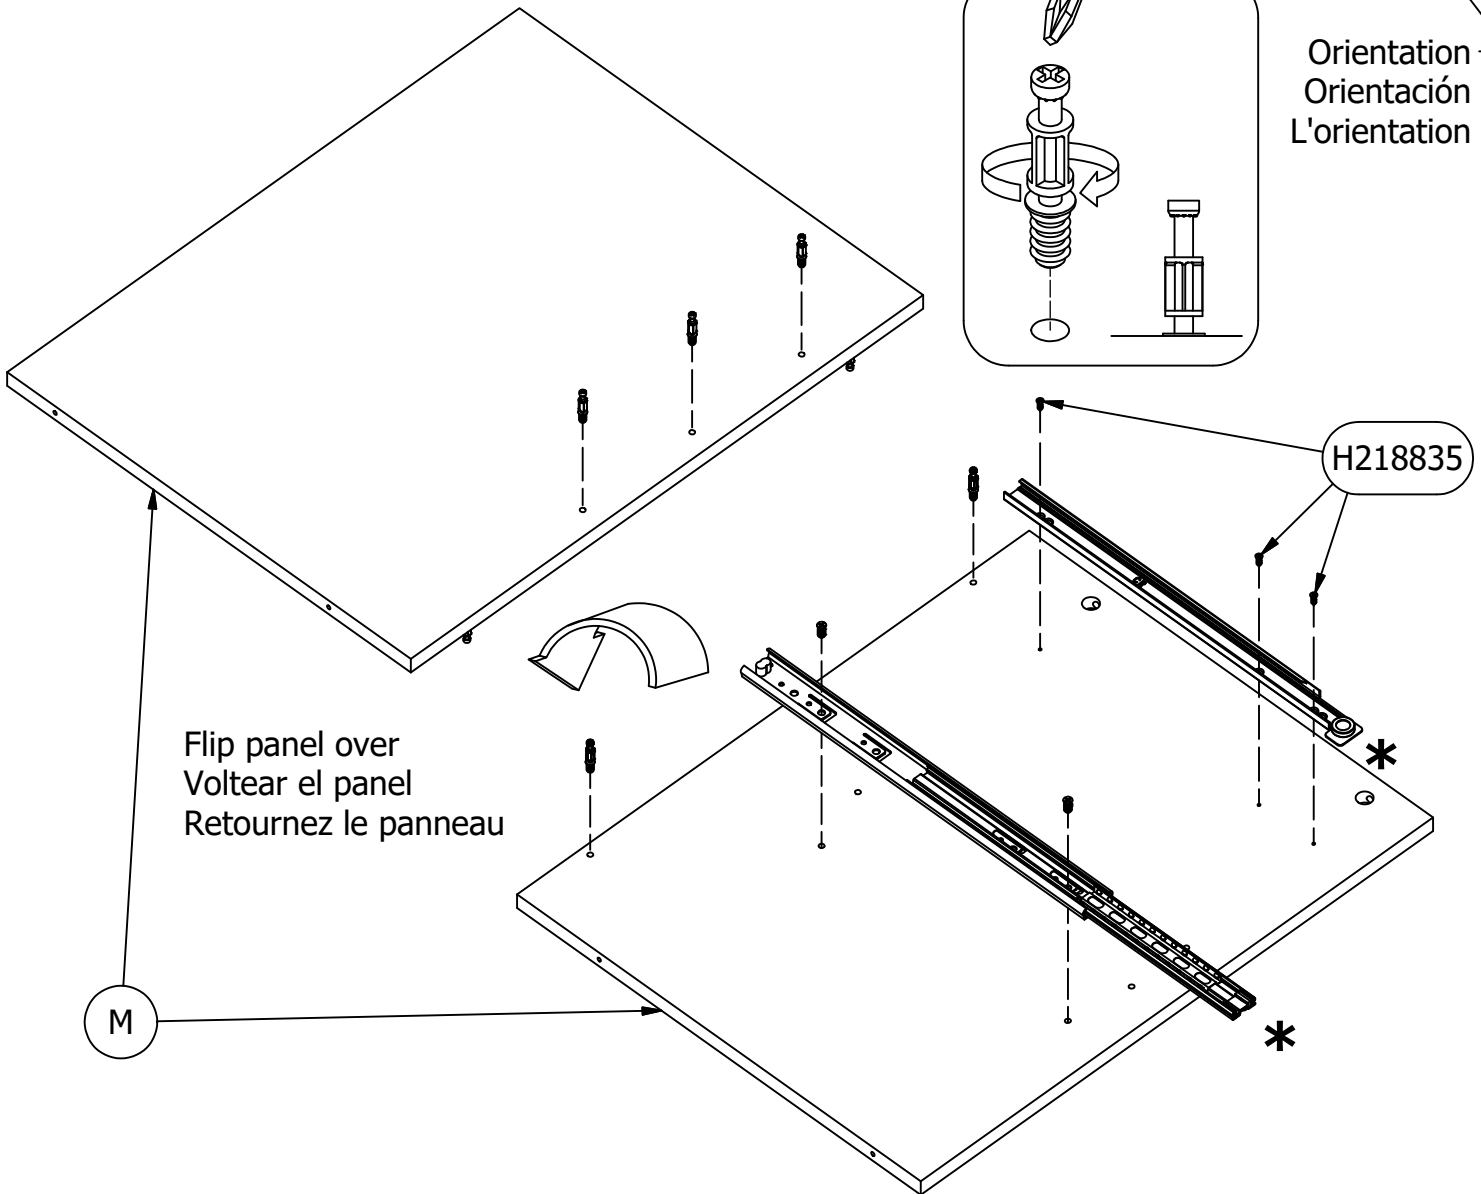

## Prepare Panel

A186366I

Scan QR Code to Watch Video on:

How to Separate and Install Drawer Slides

H218835 [ 3 ]  
(Black) #8 x .5"

H195734 [ 2 ]  
M6.3 X 13MM

H72988 [ 5 ]  
KD Bolt

Have an assembly question or need a replacement part? Just call **1-800-950-4782**, we are here to help.