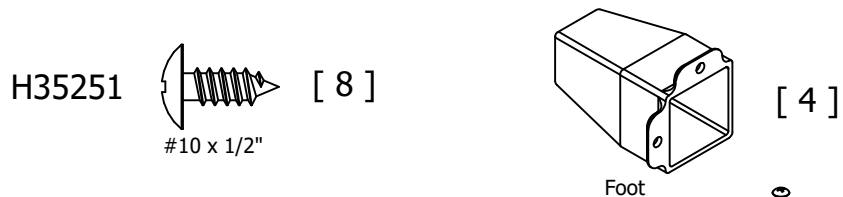

Flip panel over
Voltear el panel
Retournez le panneau

Have an assembly question or need a replacement part? Just call
1-800-950-4782, we are here to help.