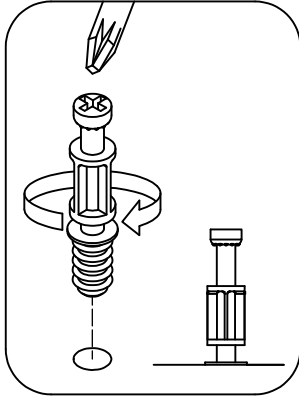

# Prepare Panel

A186366I

H72988

[ 7 ]

KD Bolt

Have an assembly question or need a replacement part? Just call  
**1-800-950-4782**, we are here to help.

Scan QR Code to Watch Video on:

How to Tighten KD Cams