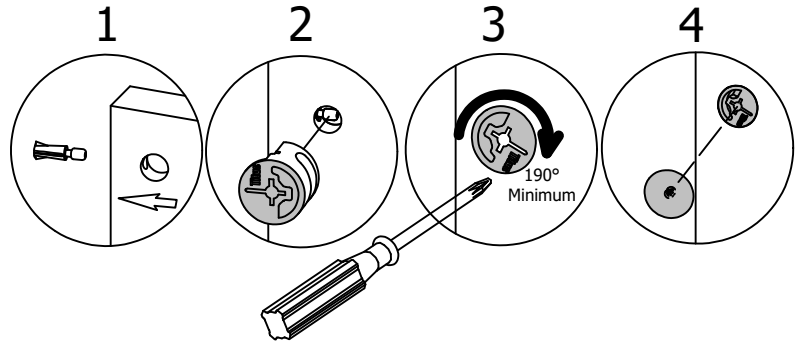

Have an assembly question or need a replacement part? Just call **1-800-950-4782**, we are here to help.