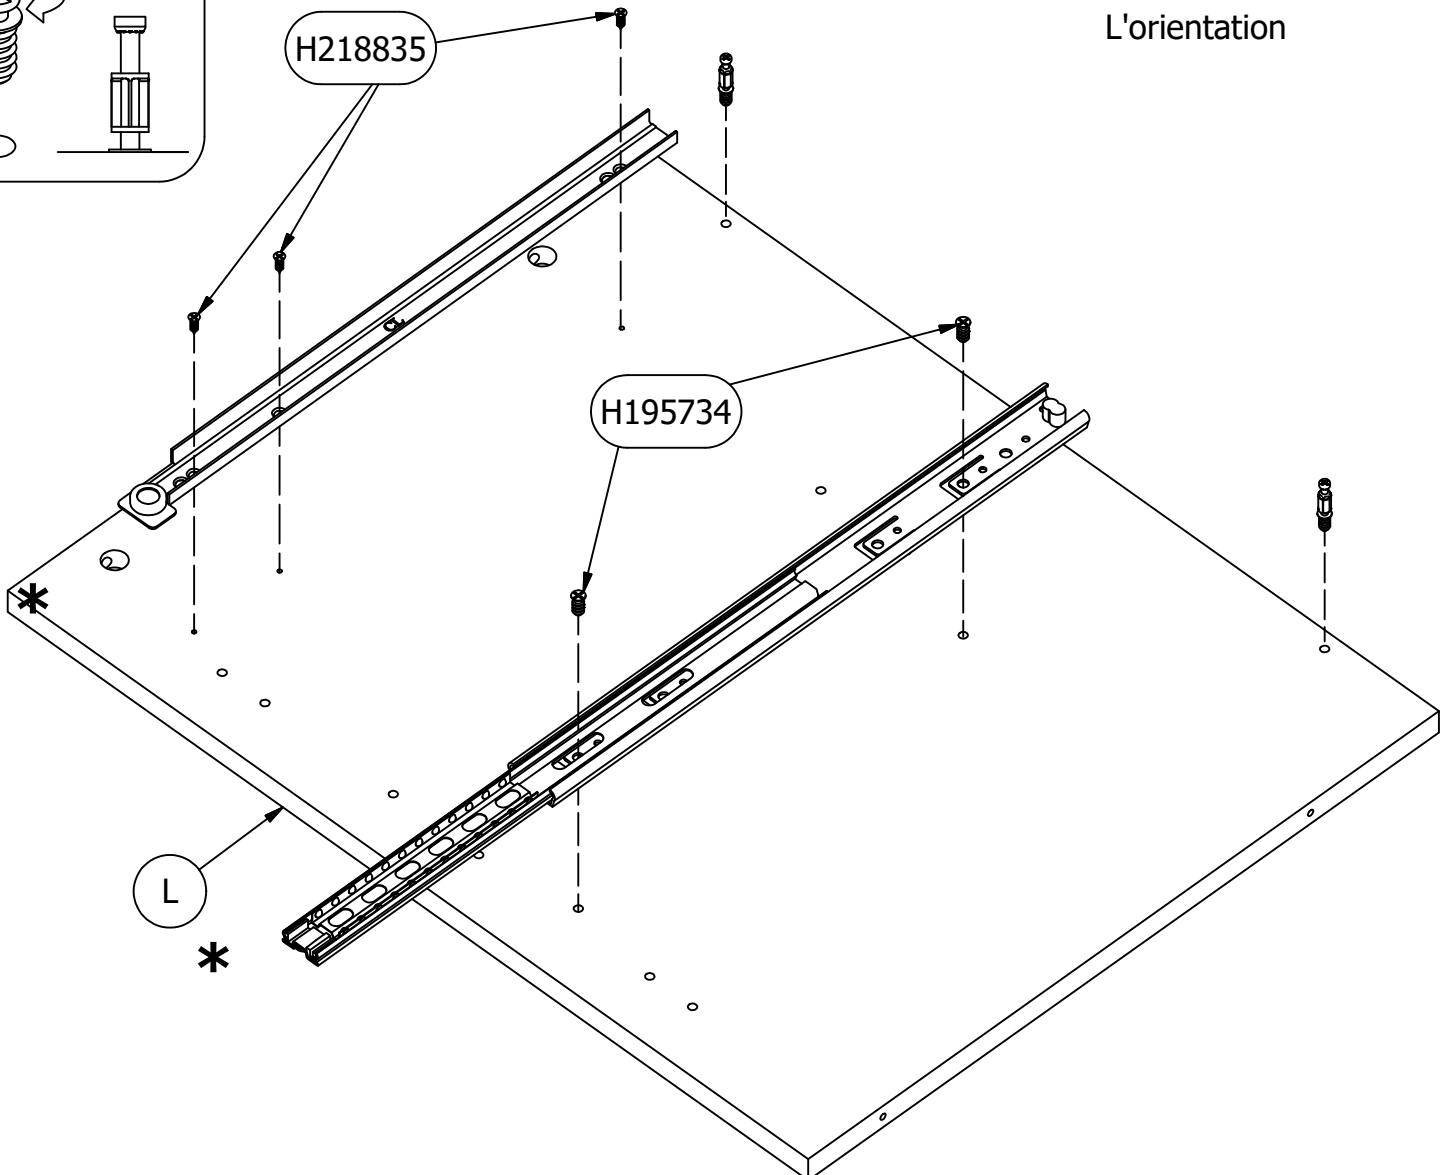

# Prepare Panel

A186366I

Scan QR Code to Watch Video on:

How to Separate and Install Drawer Slides

H72988  [ 2 ]  
KD Bolt

H218835  [ 3 ]  
(Black) #8 x .5"

H195734  [ 2 ]  
M6.3 X 13MM

Have an assembly question or need a replacement part? Just call **1-800-950-4782**, we are here to help.