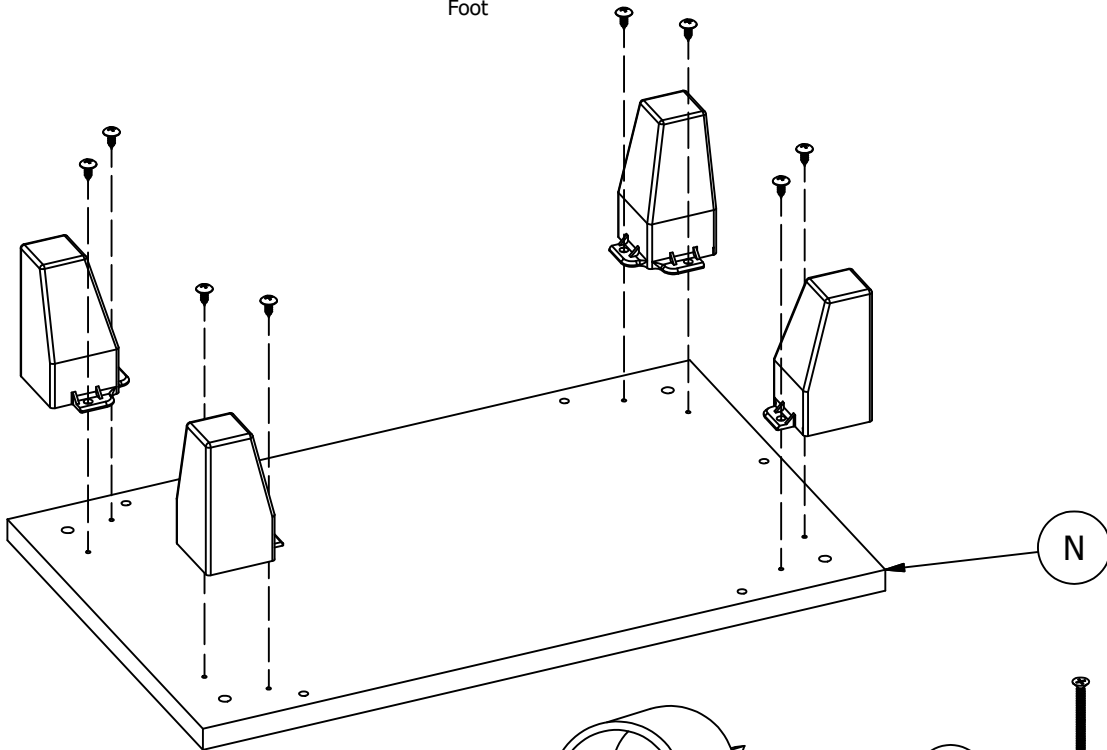

Flip panel over
Voltear el panel
Retournez le panneau

Have an assembly question or need a replacement part? Just call
1-800-950-4782, we are here to help.