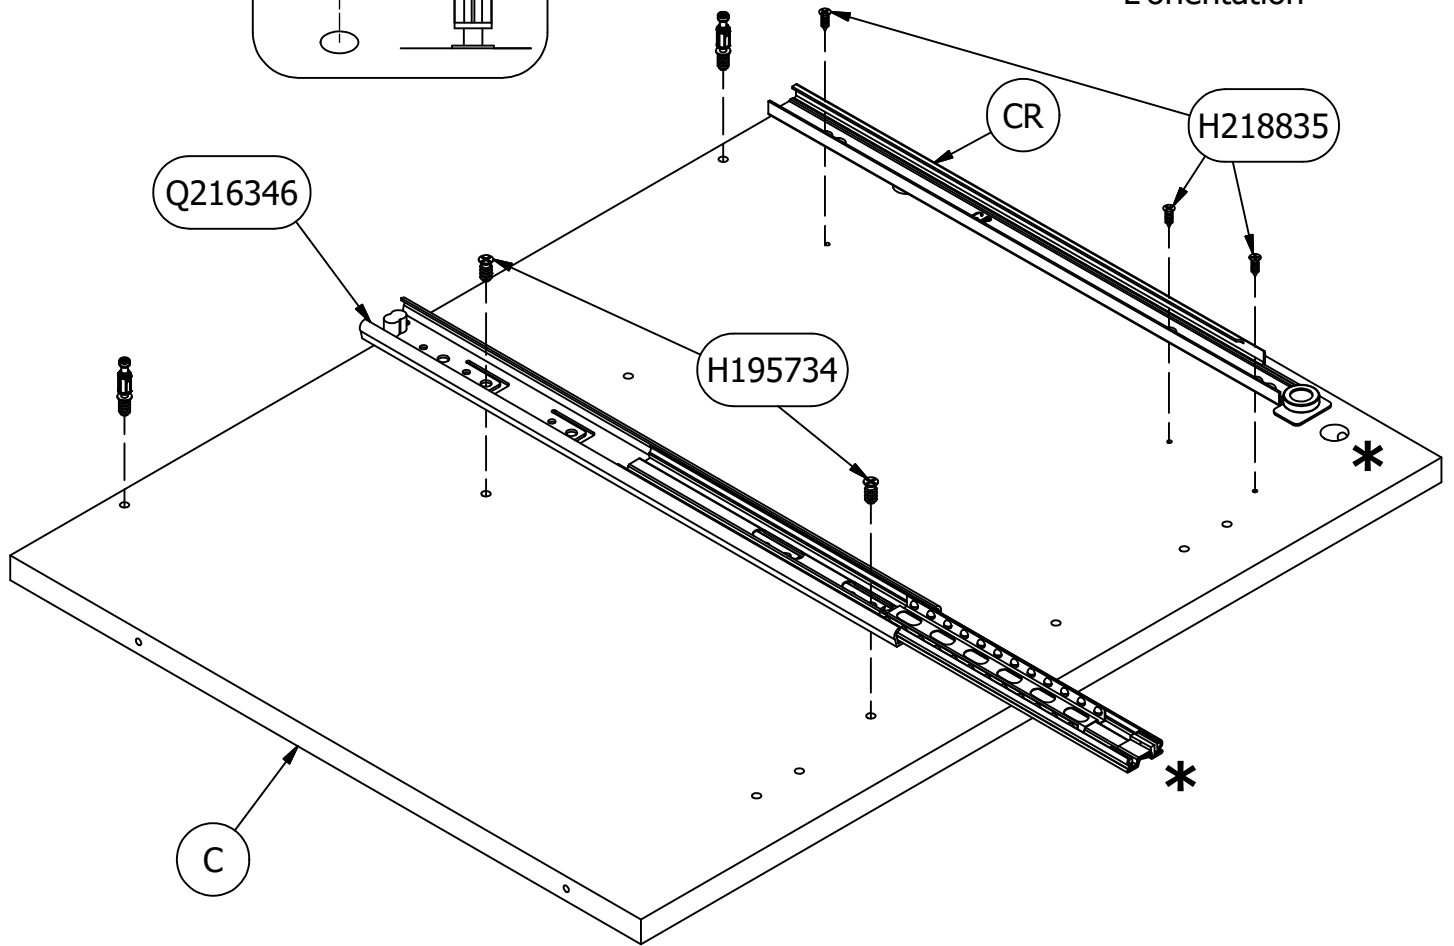

## Prepare Panel

A186366I

Scan QR Code to Watch Video on:

How to Separate and Install Drawer Slides

H218835 [ 3 ]  
(Black) #8 x .5"

H195734 [ 2 ]  
M6.3 X 13MM

H72988 [ 2 ]  
KD Bolt

Have an assembly question or need a replacement part? Just call **1-800-950-4782**, we are here to help.