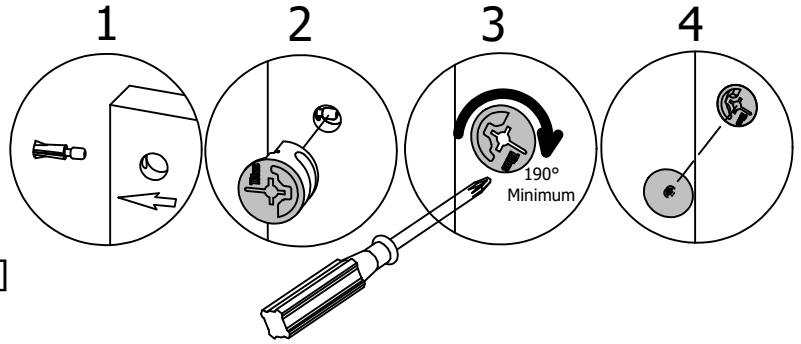

H181468US

KD Cam3000

[3]

[3]

Cover Cap