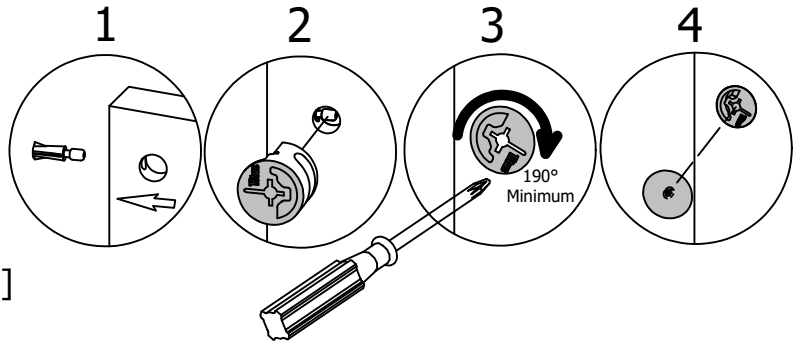

Orientation
Orientación
L'orientation

Have an assembly question or need a replacement part? Just call **1-800-950-4782**, we are here to help.