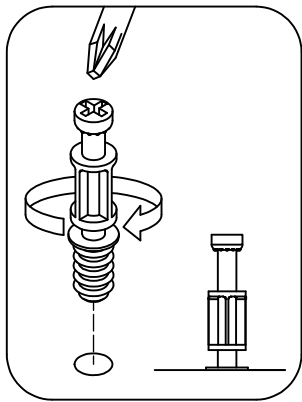

# Prepare Panel

A186366I

Scan QR Code to Watch Video on:

How to Separate and Install Drawer Slides

H72988  [ 2 ]  
KD Bolt

H218835  [ 3 ]  
(Black) #8 x .5"

H195734  [ 2 ]  
M6.3 X 13MM

Have an assembly question or need a replacement part? Just call **1-800-950-4782**, we are here to help.