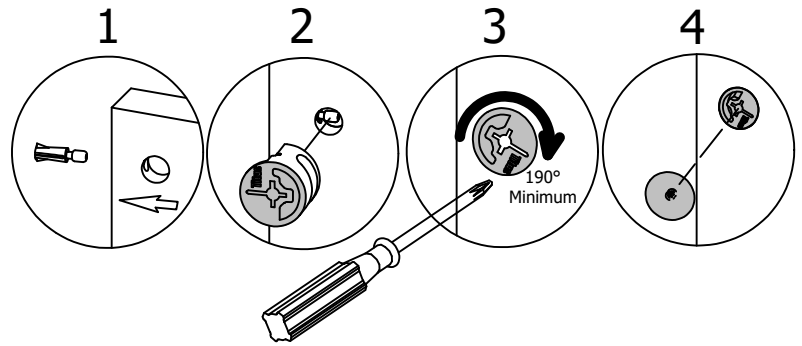

Have an assembly question or need a replacement part? Just call **1-800-950-4782**, we are here to help.