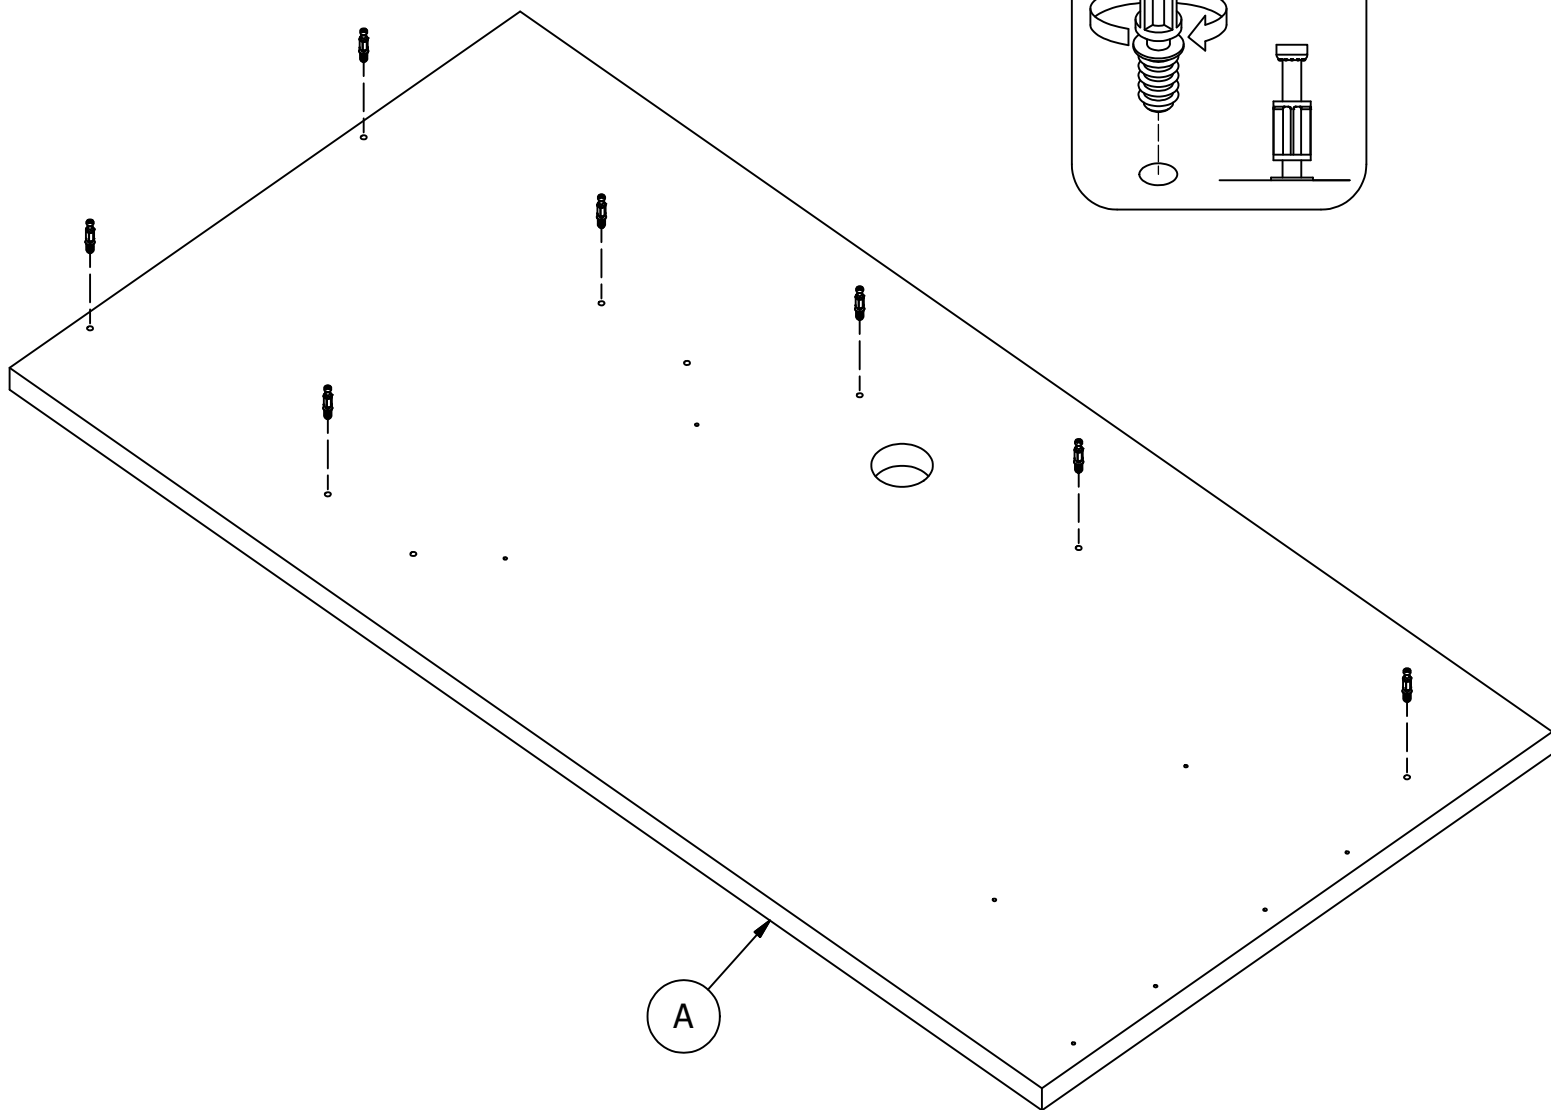

H72988

[7]

KD Bolt

Have an assembly question or need a replacement part? Just call **1-800-950-4782**, we are here to help.