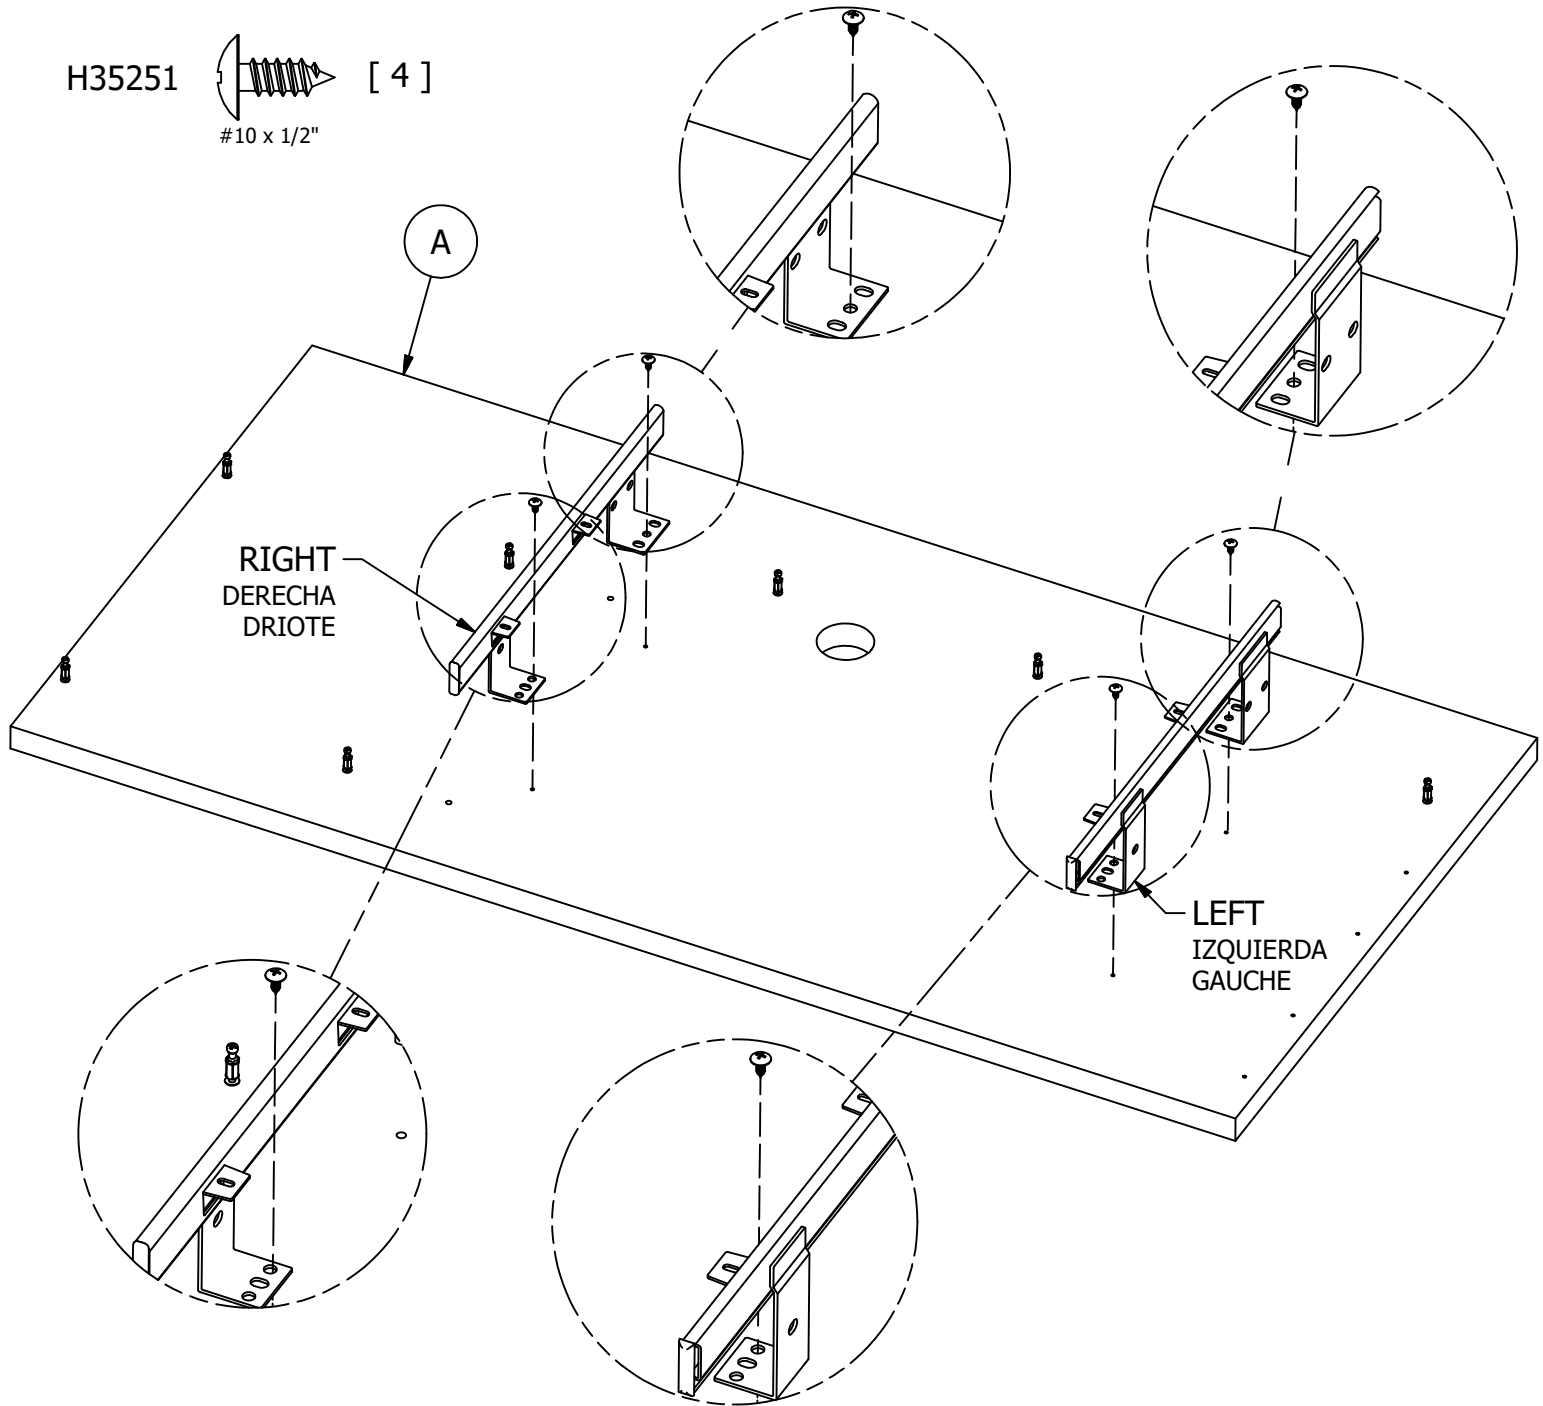

STEP 45

Attach Hardware

A186366I

Have an assembly question or need a replacement part? Just call **1-800-950-4782**, we are here to help.