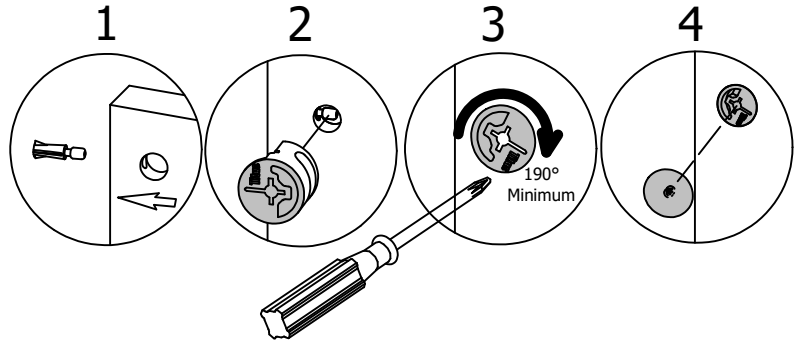

STEP 41

Assemble Panels

A186366I

Scan QR Code to Watch Video on:

How to Tighten KD Cams

H181468US

KD Cam3000

Cover Cap

[6]

[6]

Have an assembly question or need a replacement part? Just call **1-800-950-4782**, we are here to help.